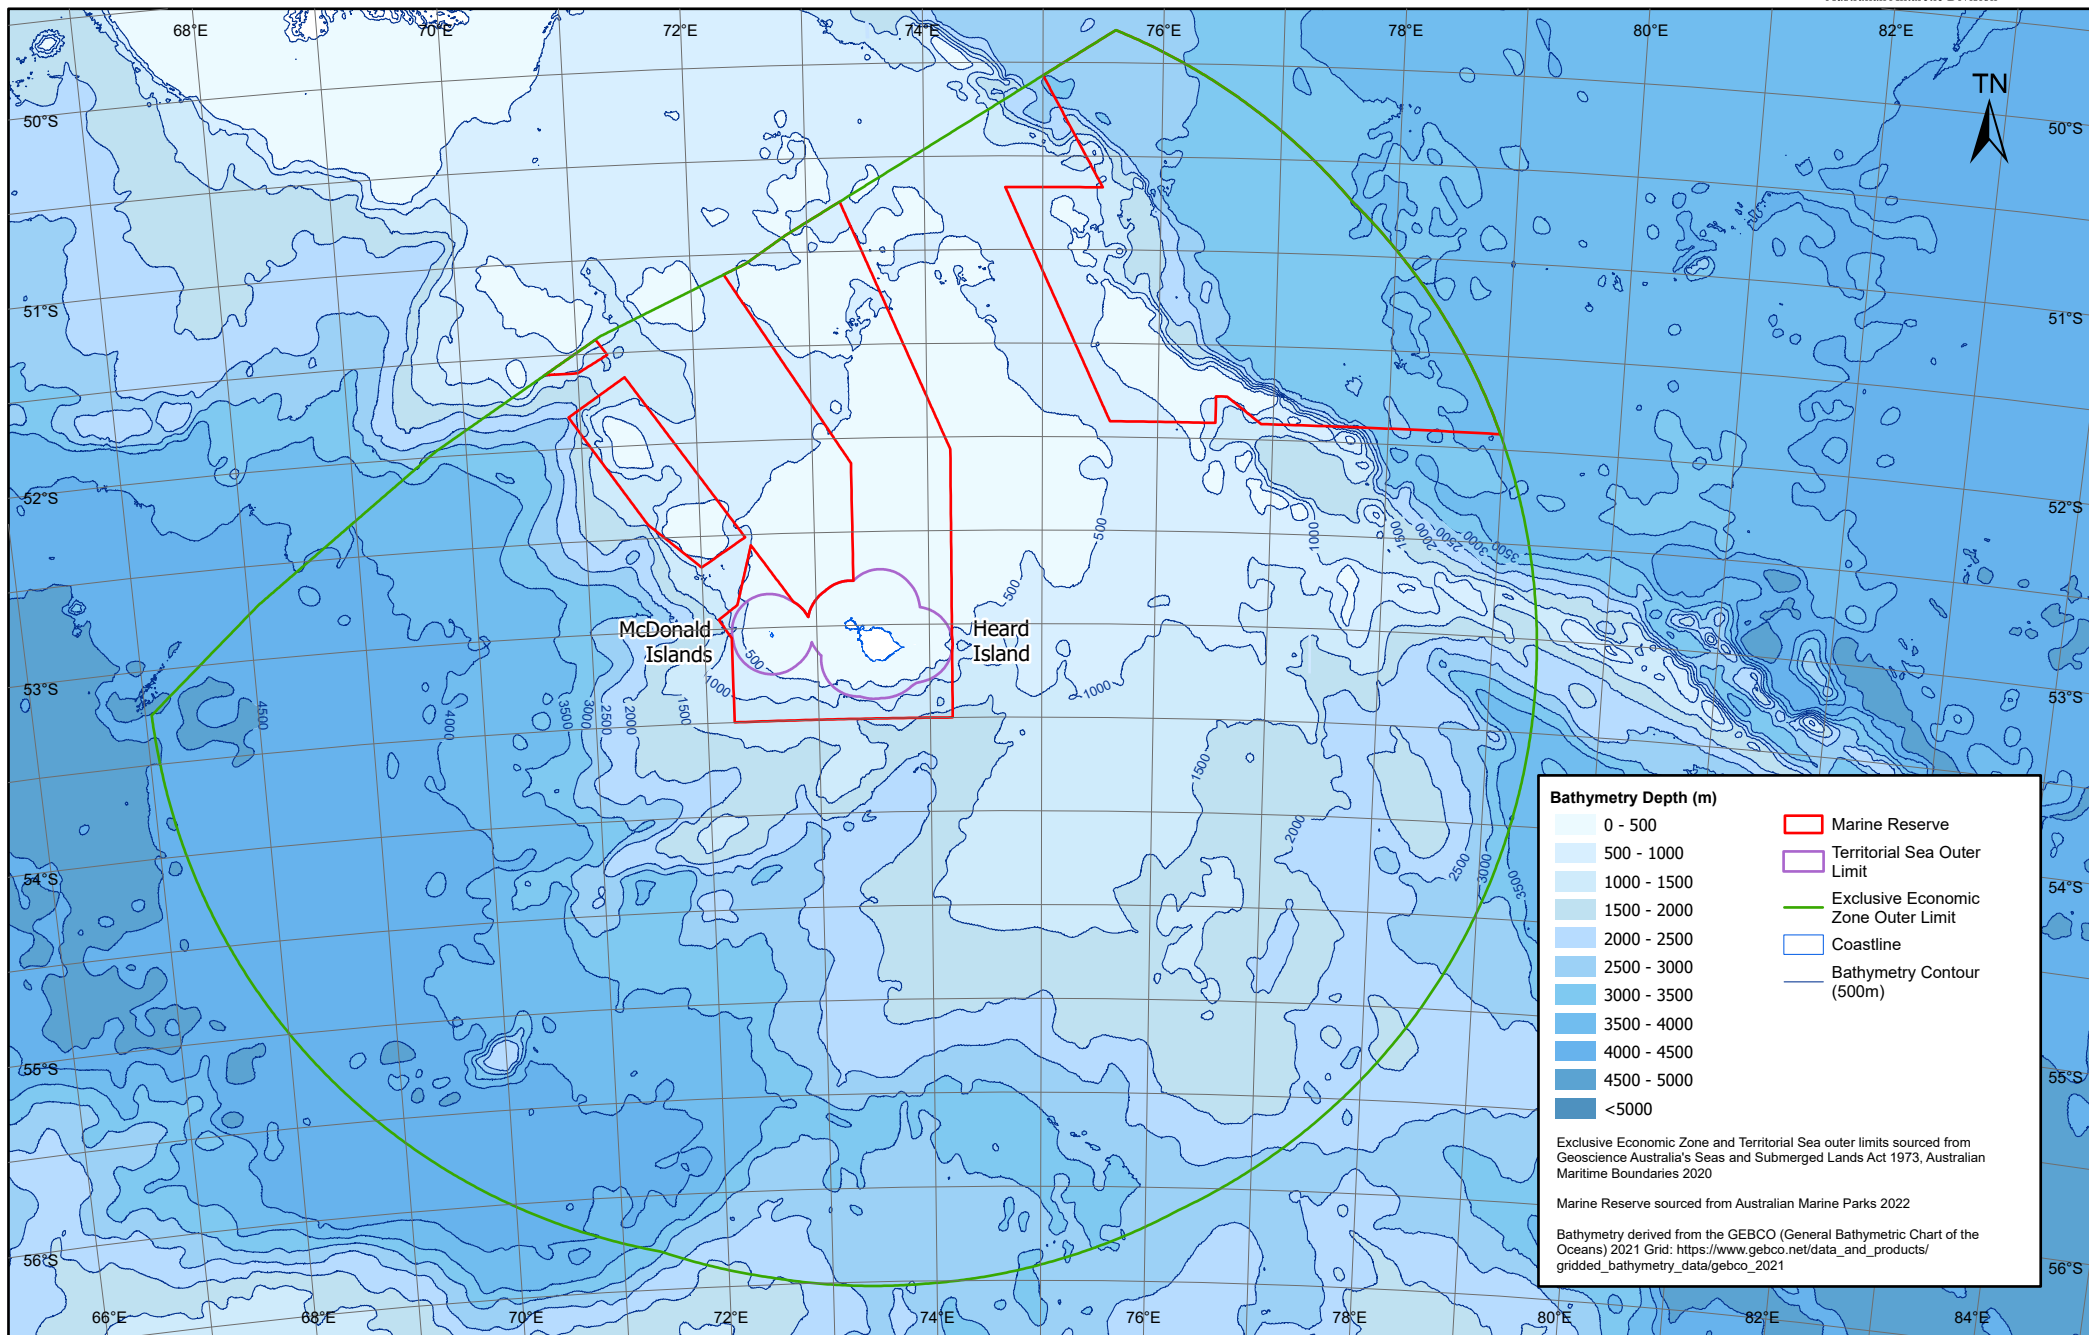

Heard Island and McDonald Islands Marine Reserve and Exclusive Economic Zone

Horizontal Datum: WGS84
 Projection: Gnomonic
 Centred on 74°51'E, 51°40'S
 Produced by the Australian Antarctic Data Centre, Sept 2023

Map available at: <http://data.aad.gov.au/aadc/mapcat/>
 Map Catalogue No. 16014
 © Commonwealth of Australia 2023