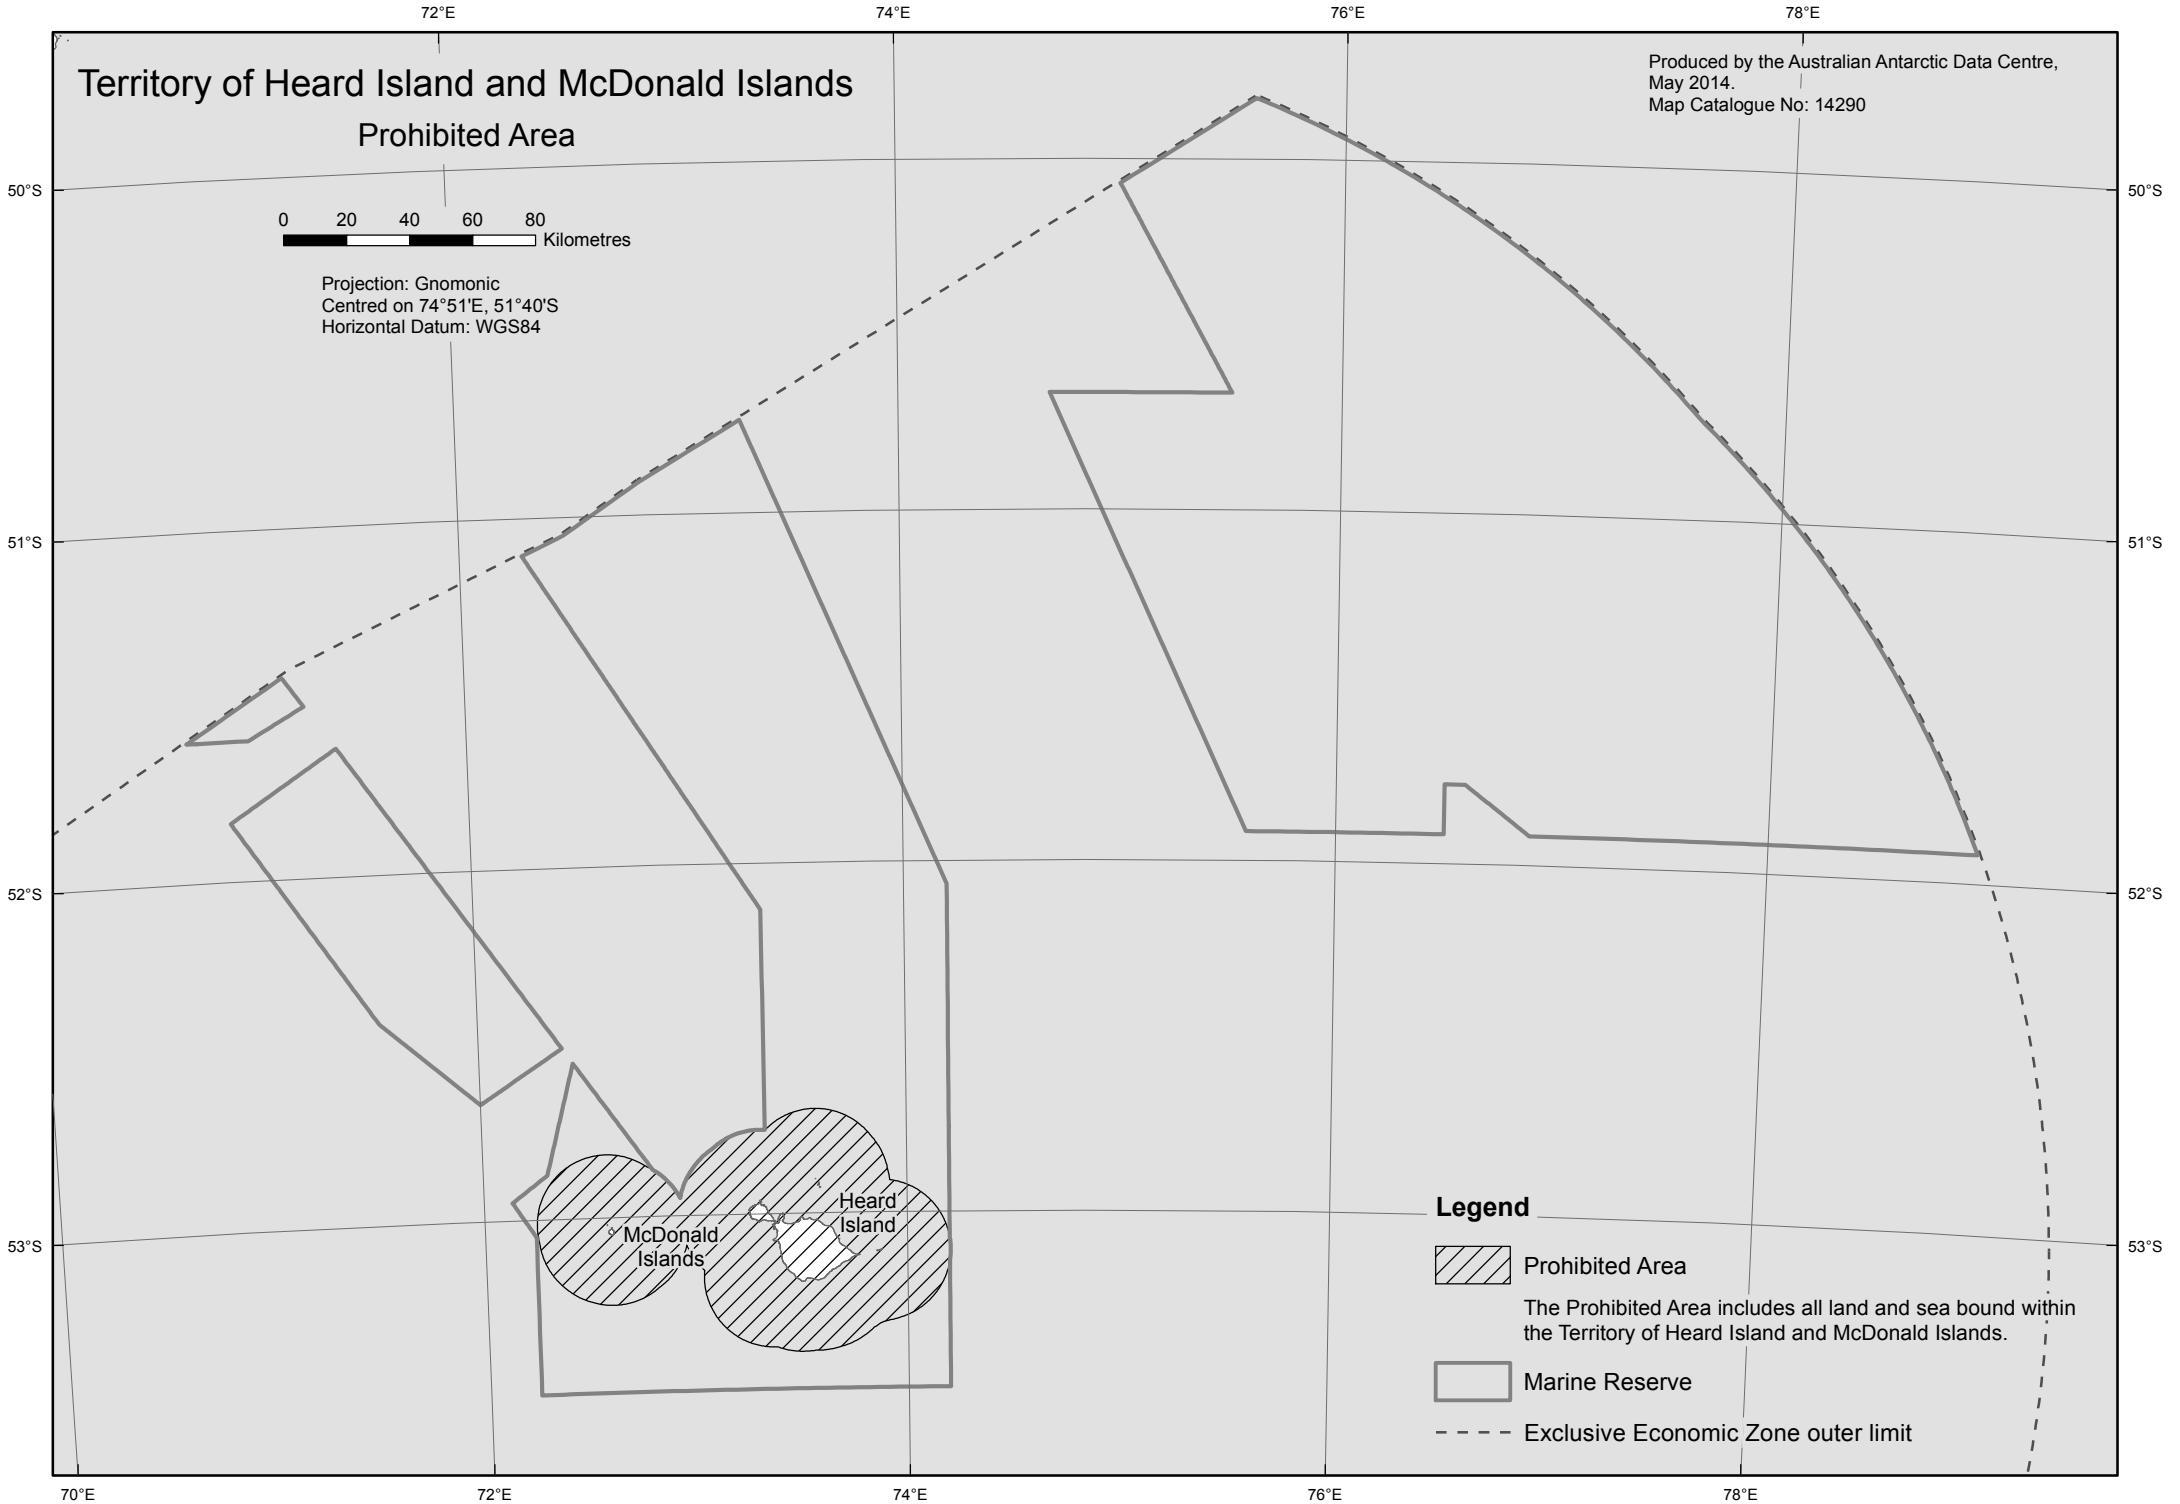

# Territory of Heard Island and McDonald Islands

Produced by the Australian Antarctic Data Centre,  
May 2014.  
Map Catalogue No: 14290

## Prohibited Area

Projection: Gnomonic  
Centred on 74°51'E, 51°40'S  
Horizontal Datum: WGS84

### Legend

-  Prohibited Area  
The Prohibited Area includes all land and sea bound within the Territory of Heard Island and McDonald Islands.
-  Marine Reserve
-  Exclusive Economic Zone outer limit

70°E 72°E 74°E 76°E 78°E 50°S 51°S 52°S 53°S