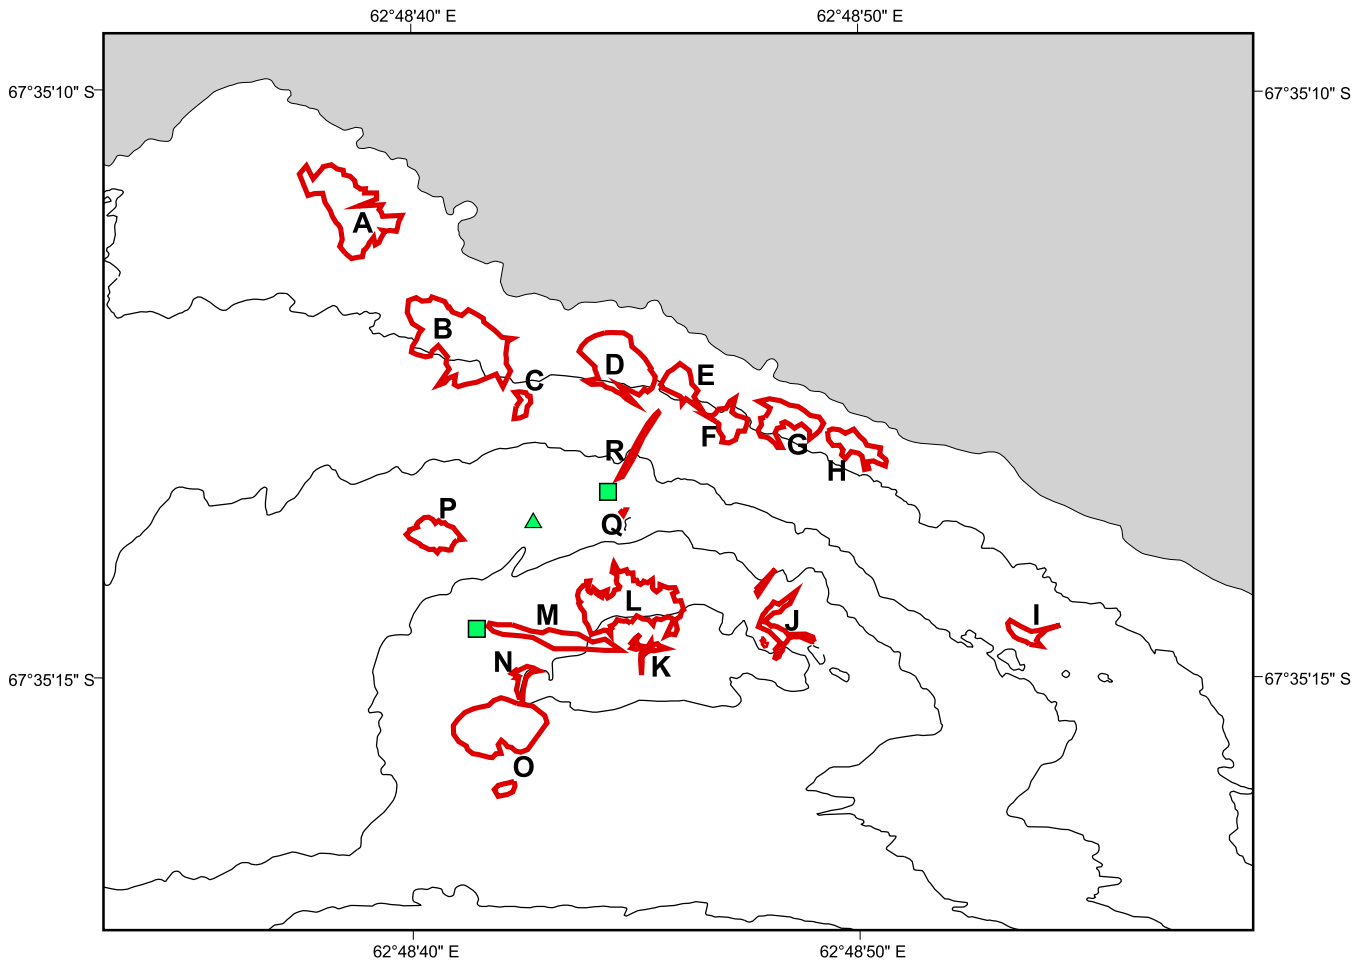

Adélie penguin subcolonies Béchervaise Island

Legend

-  Penguin subcolony boundary (1999/2000)
-  Contour (5 metre interval)
-  Automatic penguin monitoring station
-  Penguin monitoring hide