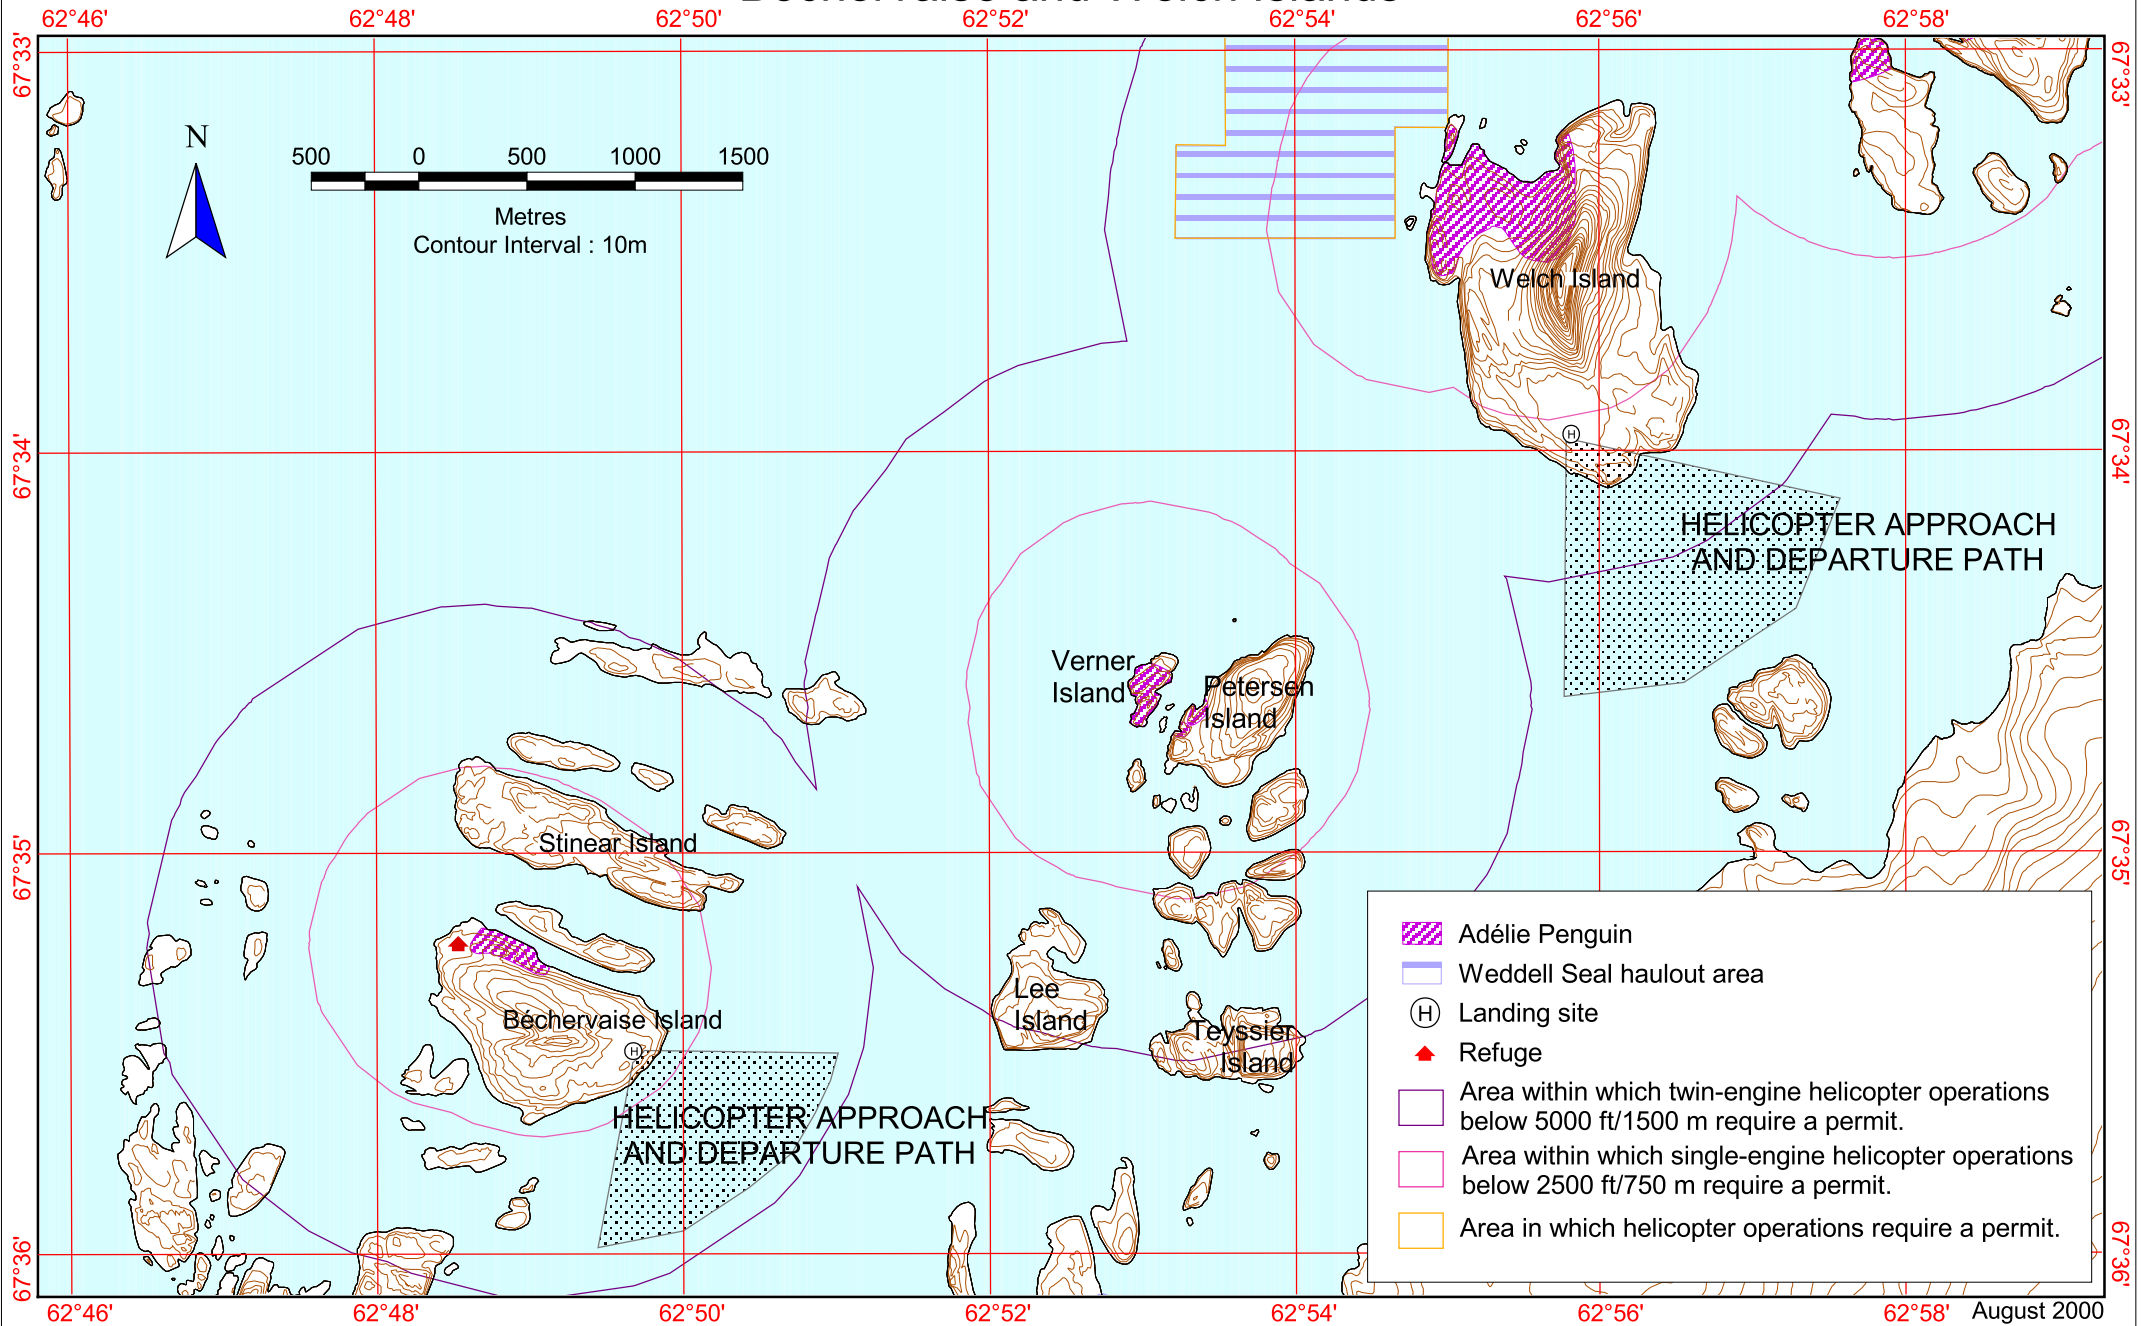

Béchervaise and Welch Islands

- Adélie Penguin
- Weddell Seal haulout area
- Landing site
- Refuge
- Area within which twin-engine helicopter operations below 5000 ft/1500 m require a permit.
- Area within which single-engine helicopter operations below 2500 ft/750 m require a permit.
- Area in which helicopter operations require a permit.