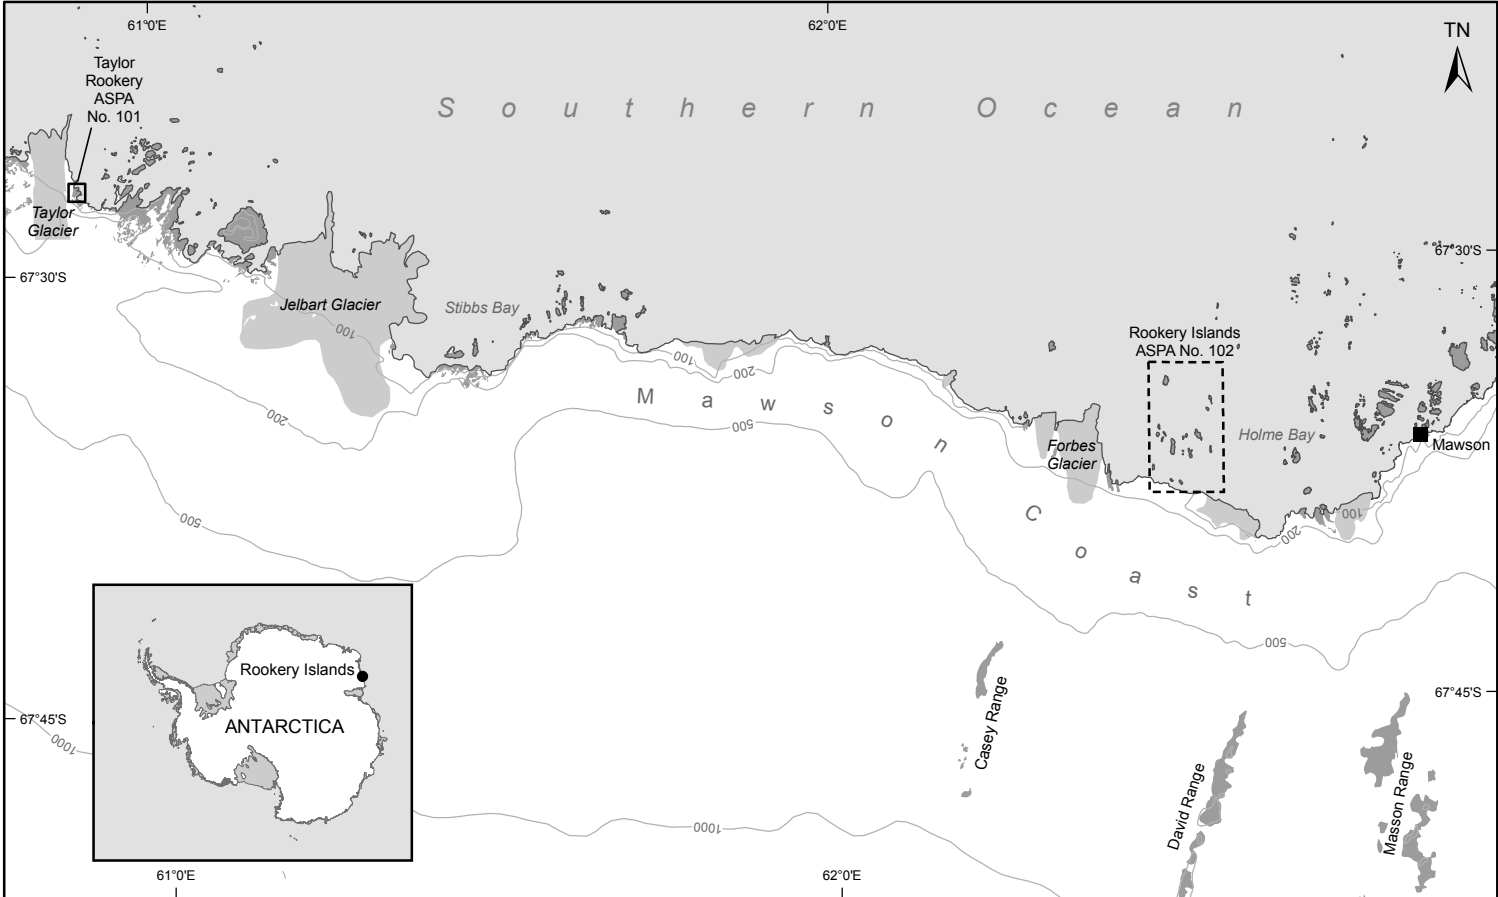

# Map A: Antarctic Specially Protected Area No 102, Rookery Islands, Holme Bay, Mac.Robertson Land, East Antarctica

- Station
- Ice-free area
- Glacier
- Rookery Islands ASPA No. 102  
The islands within this area
- Contour (metres)
- Taylor Rookery ASPA No. 101

Horizontal Datum: WGS84  
 Projection: UTM Zone 41