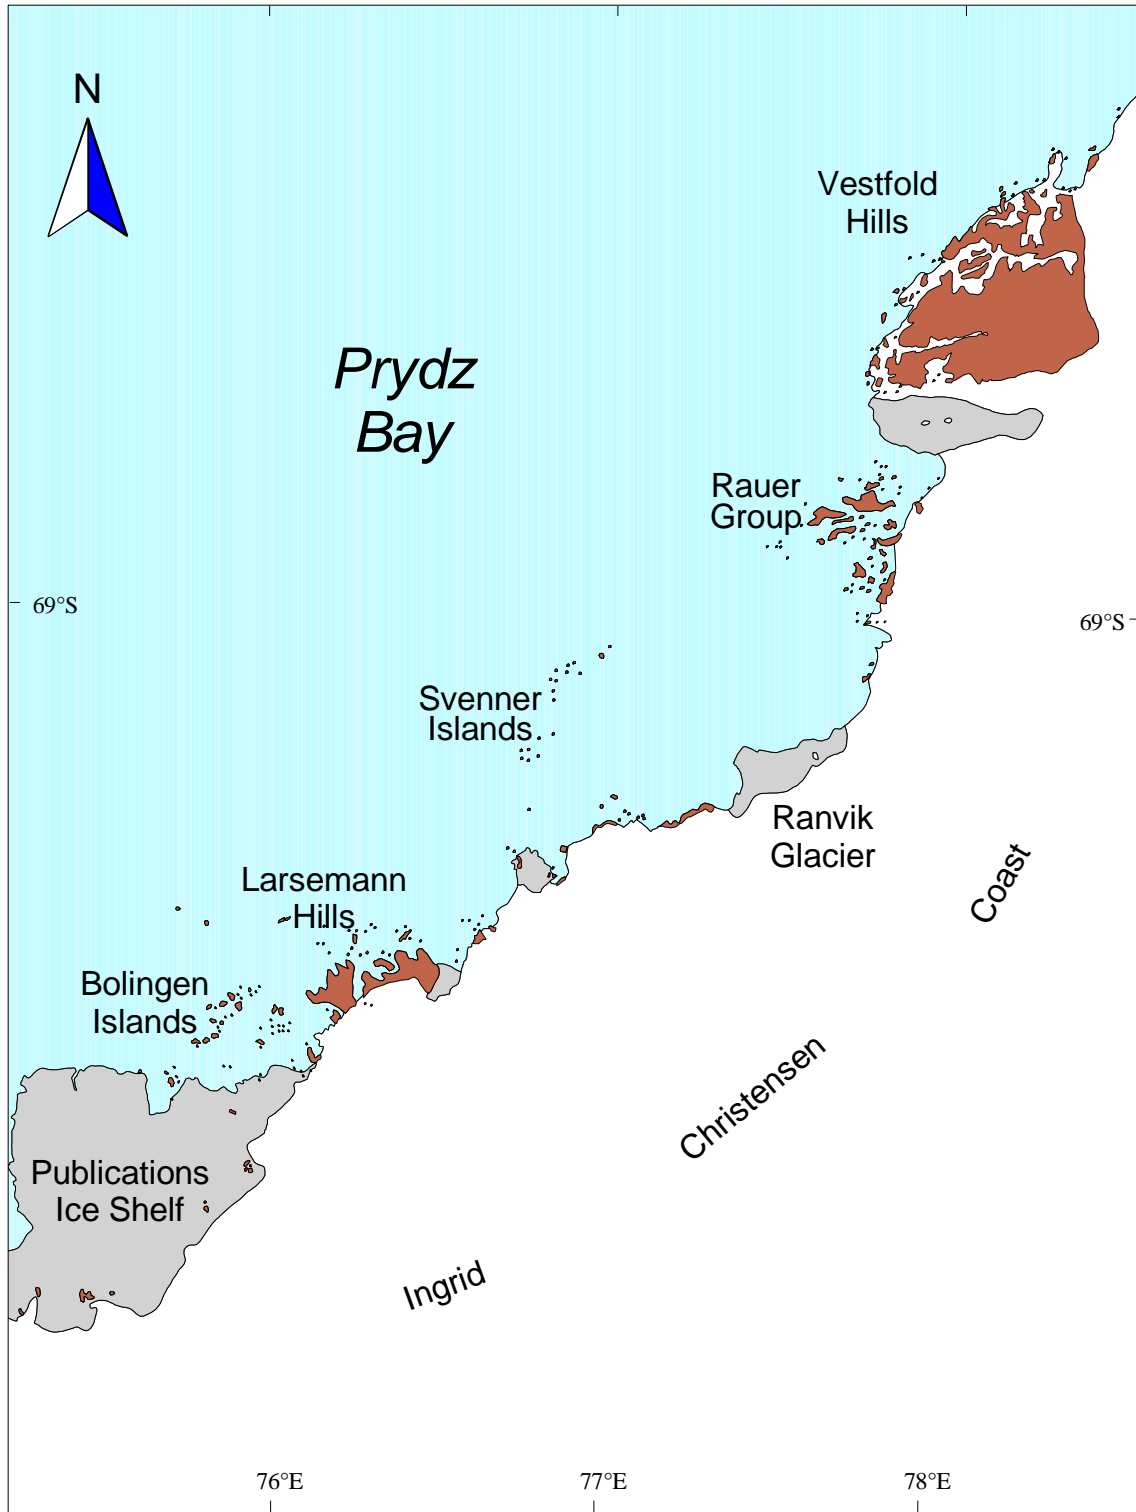

# Larsemann Hills - Vestfold Hills

Produced by the Australian  
Antarctic Data Centre,  
January 1998

Universal Mercator Projection Zone 43