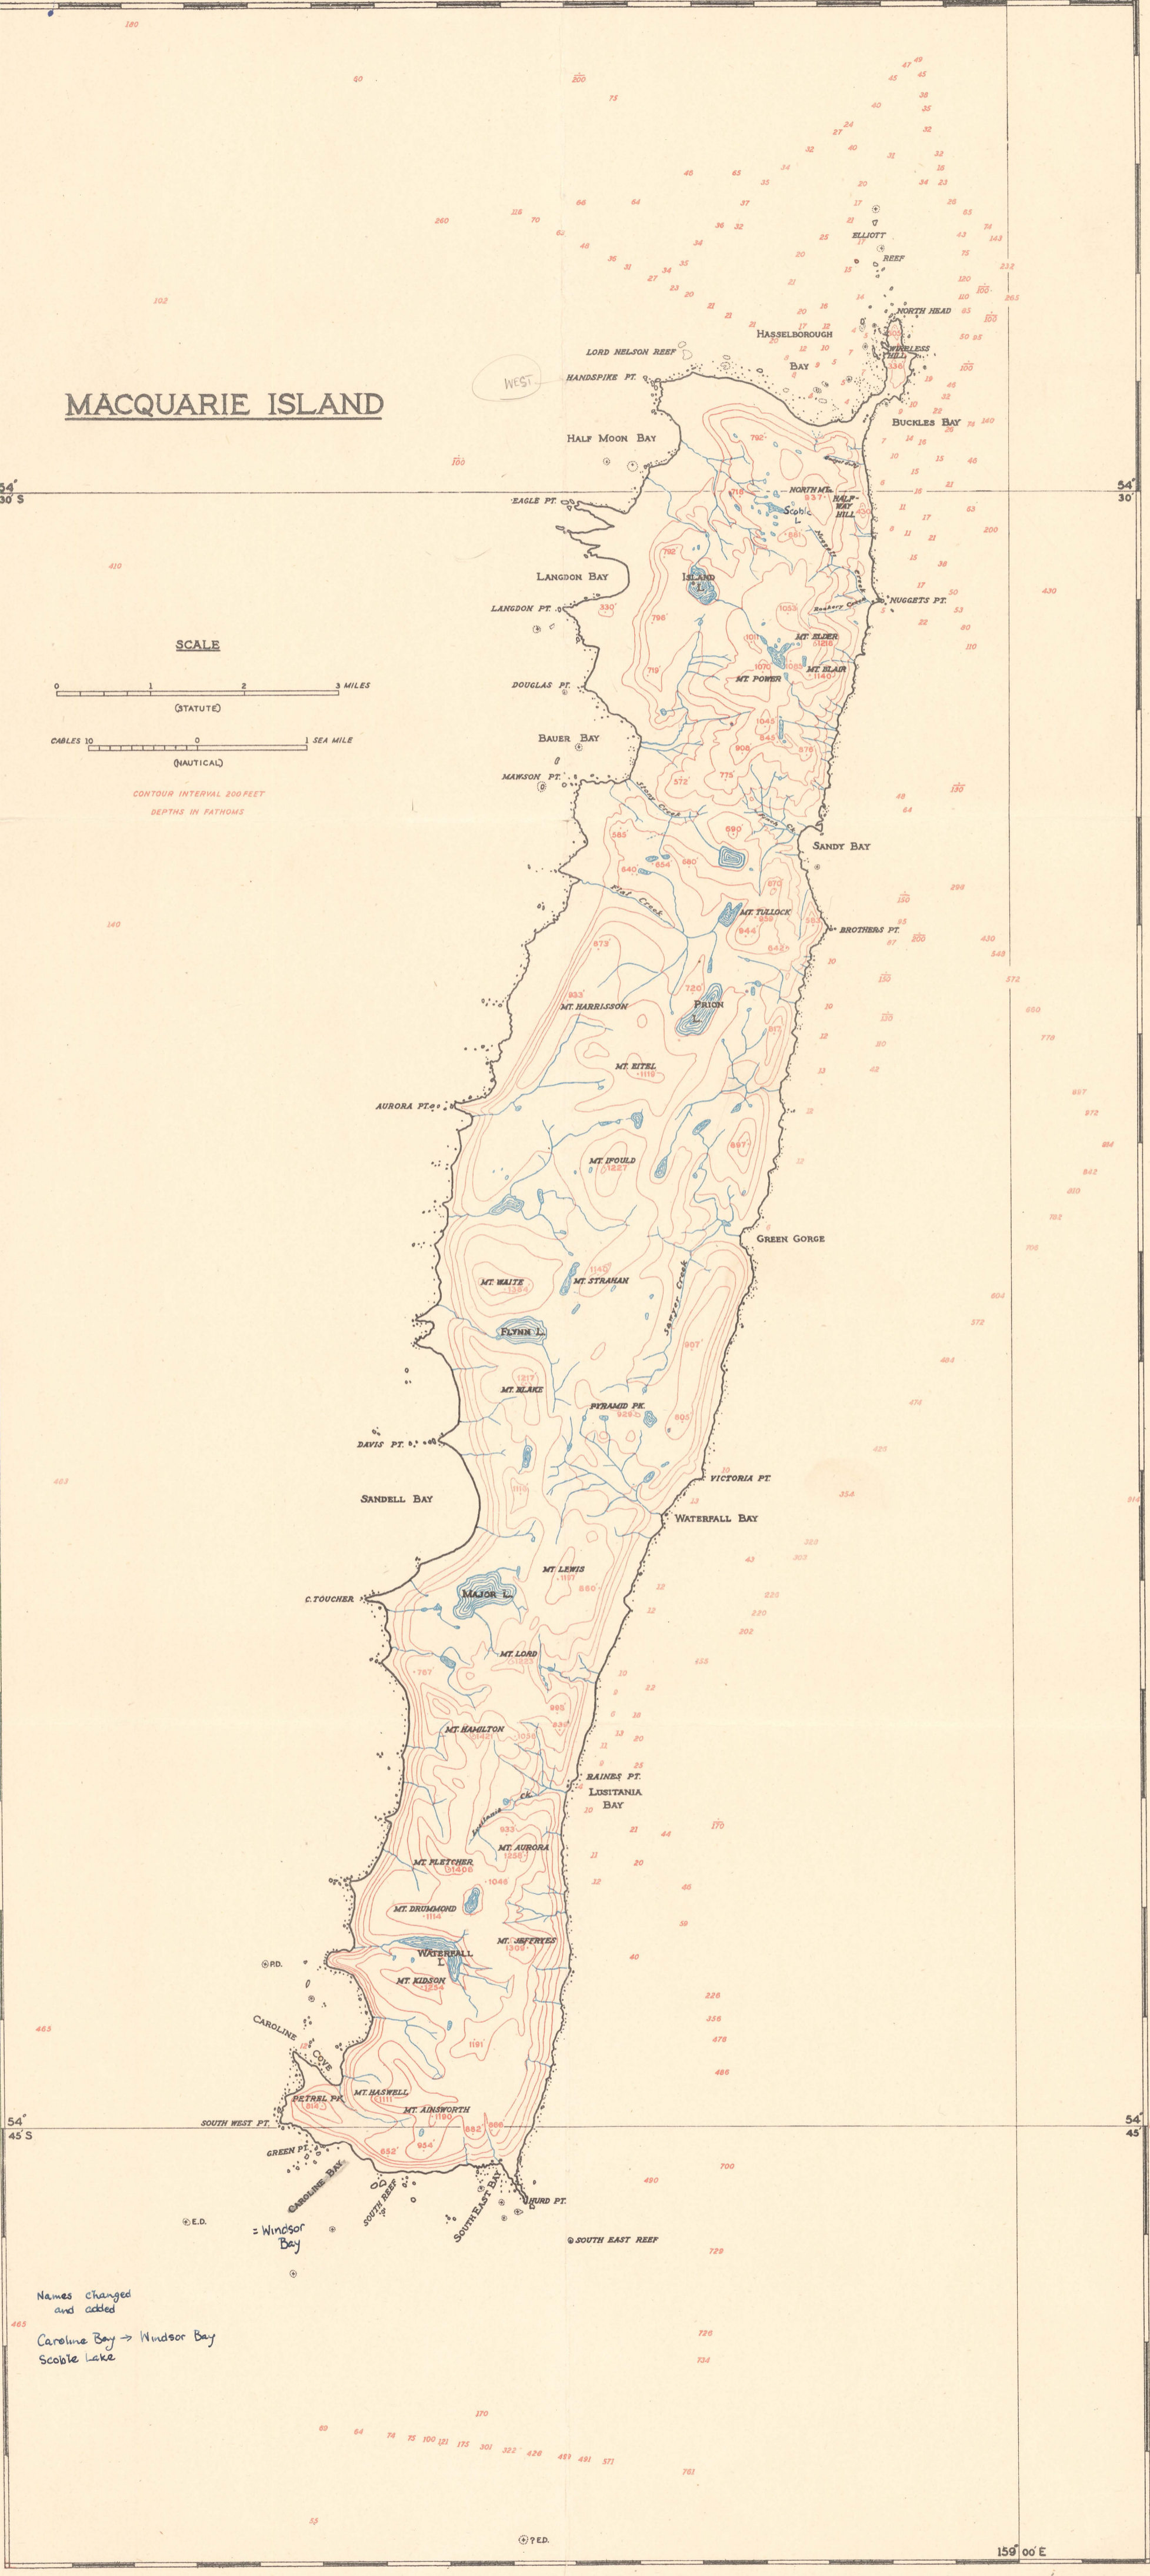

# MACQUARIE ISLAND

WEST

## SCALE

CONTOUR INTERVAL 200 FEET  
DEPTHS IN FATHOMS

Names changed  
and added  
Caroline Bay → Windsor Bay  
Scoble Lake