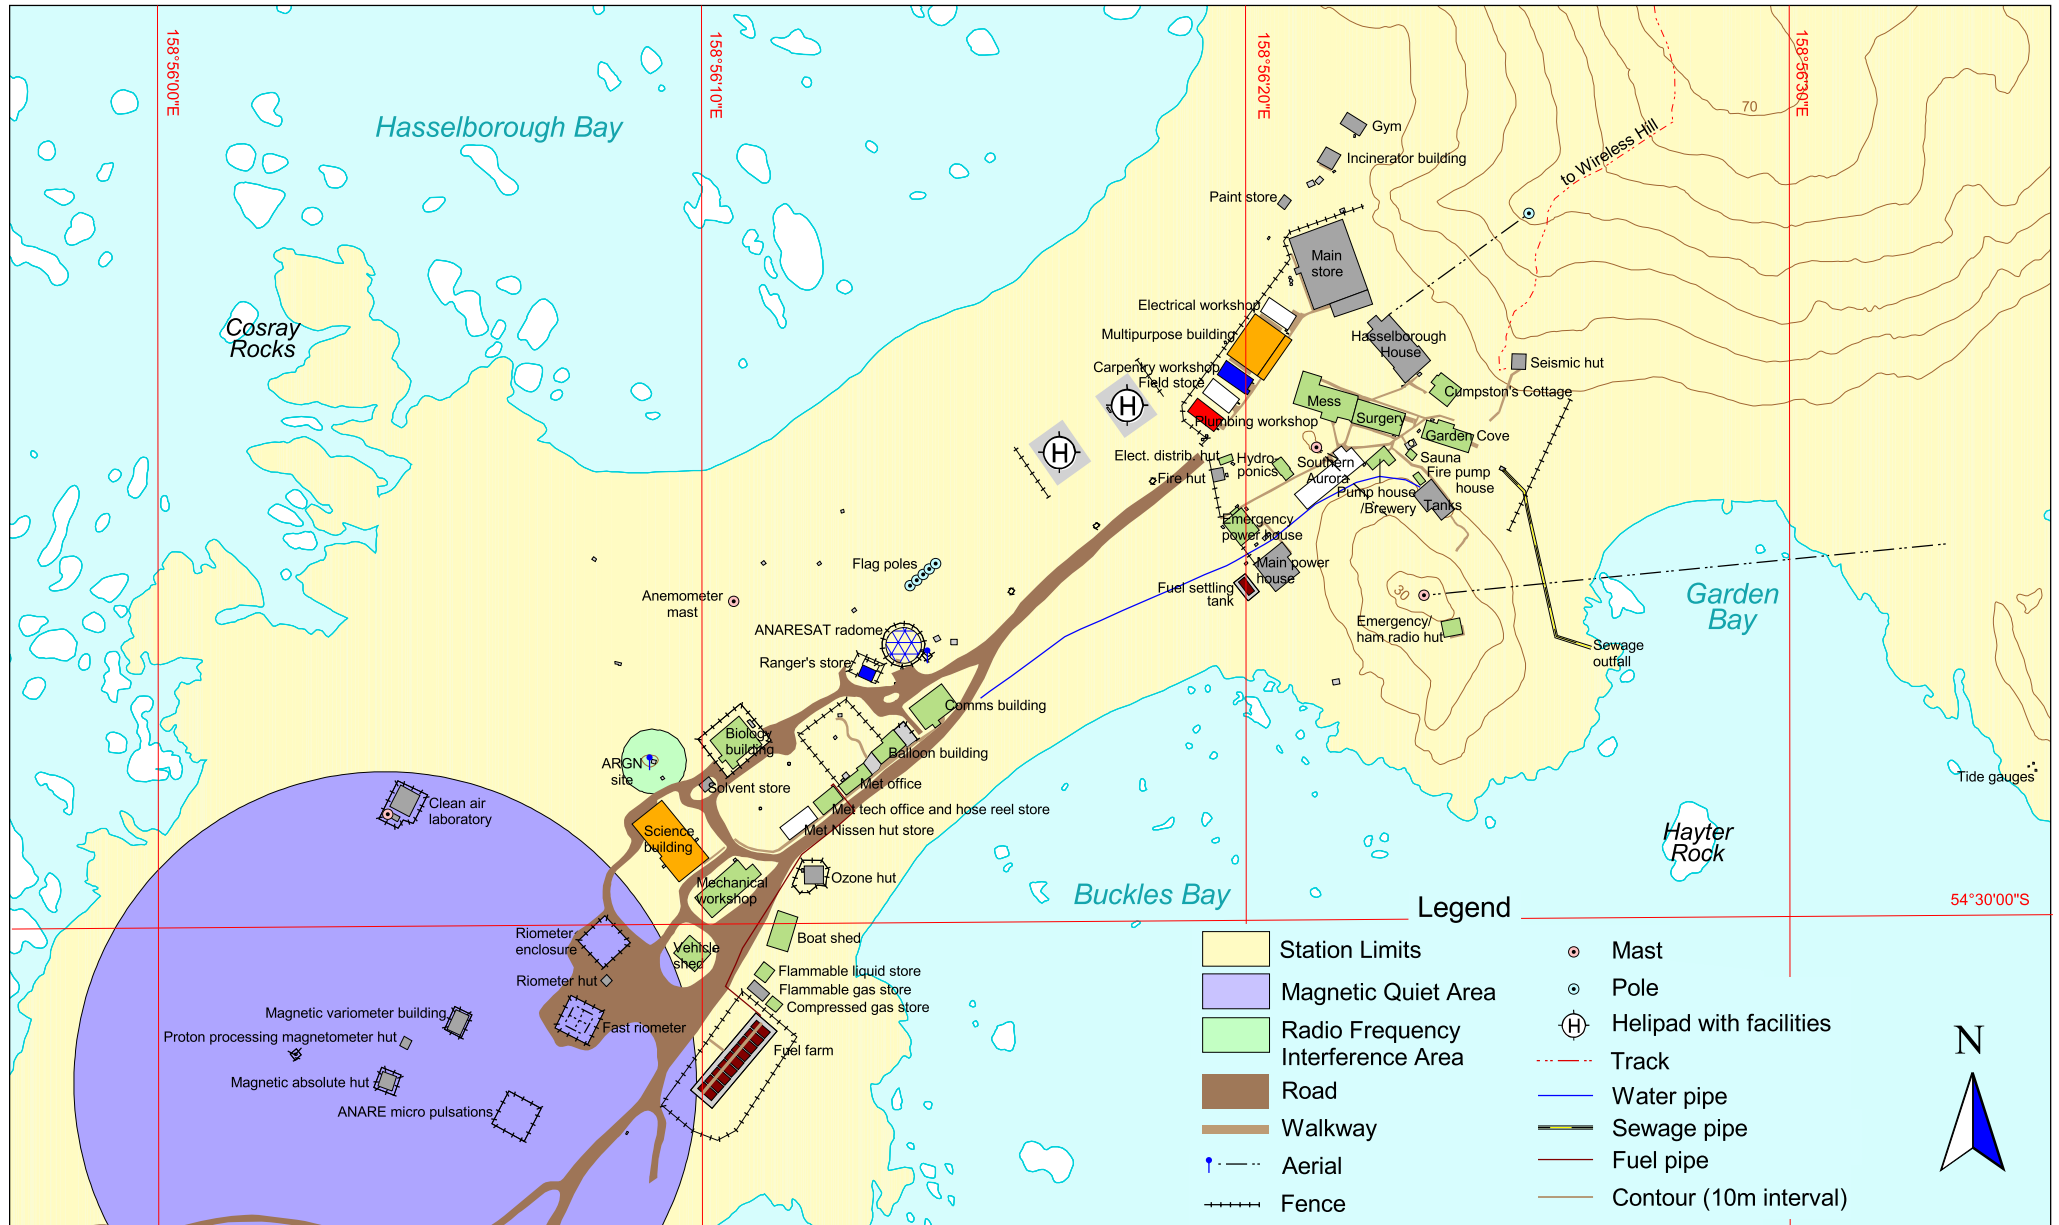

# MACQUARIE ISLAND

## BUILDINGS & STRUCTURES

Australian Government  
Department of the Environment and Heritage  
Australian Antarctic Division

Horizontal Datum: WGS84  
Projection: UTM Zone 57

0 50 100 150 Metres

Produced by the Australian Antarctic Data Centre,  
March 2004. Map Catalogue No: 13056