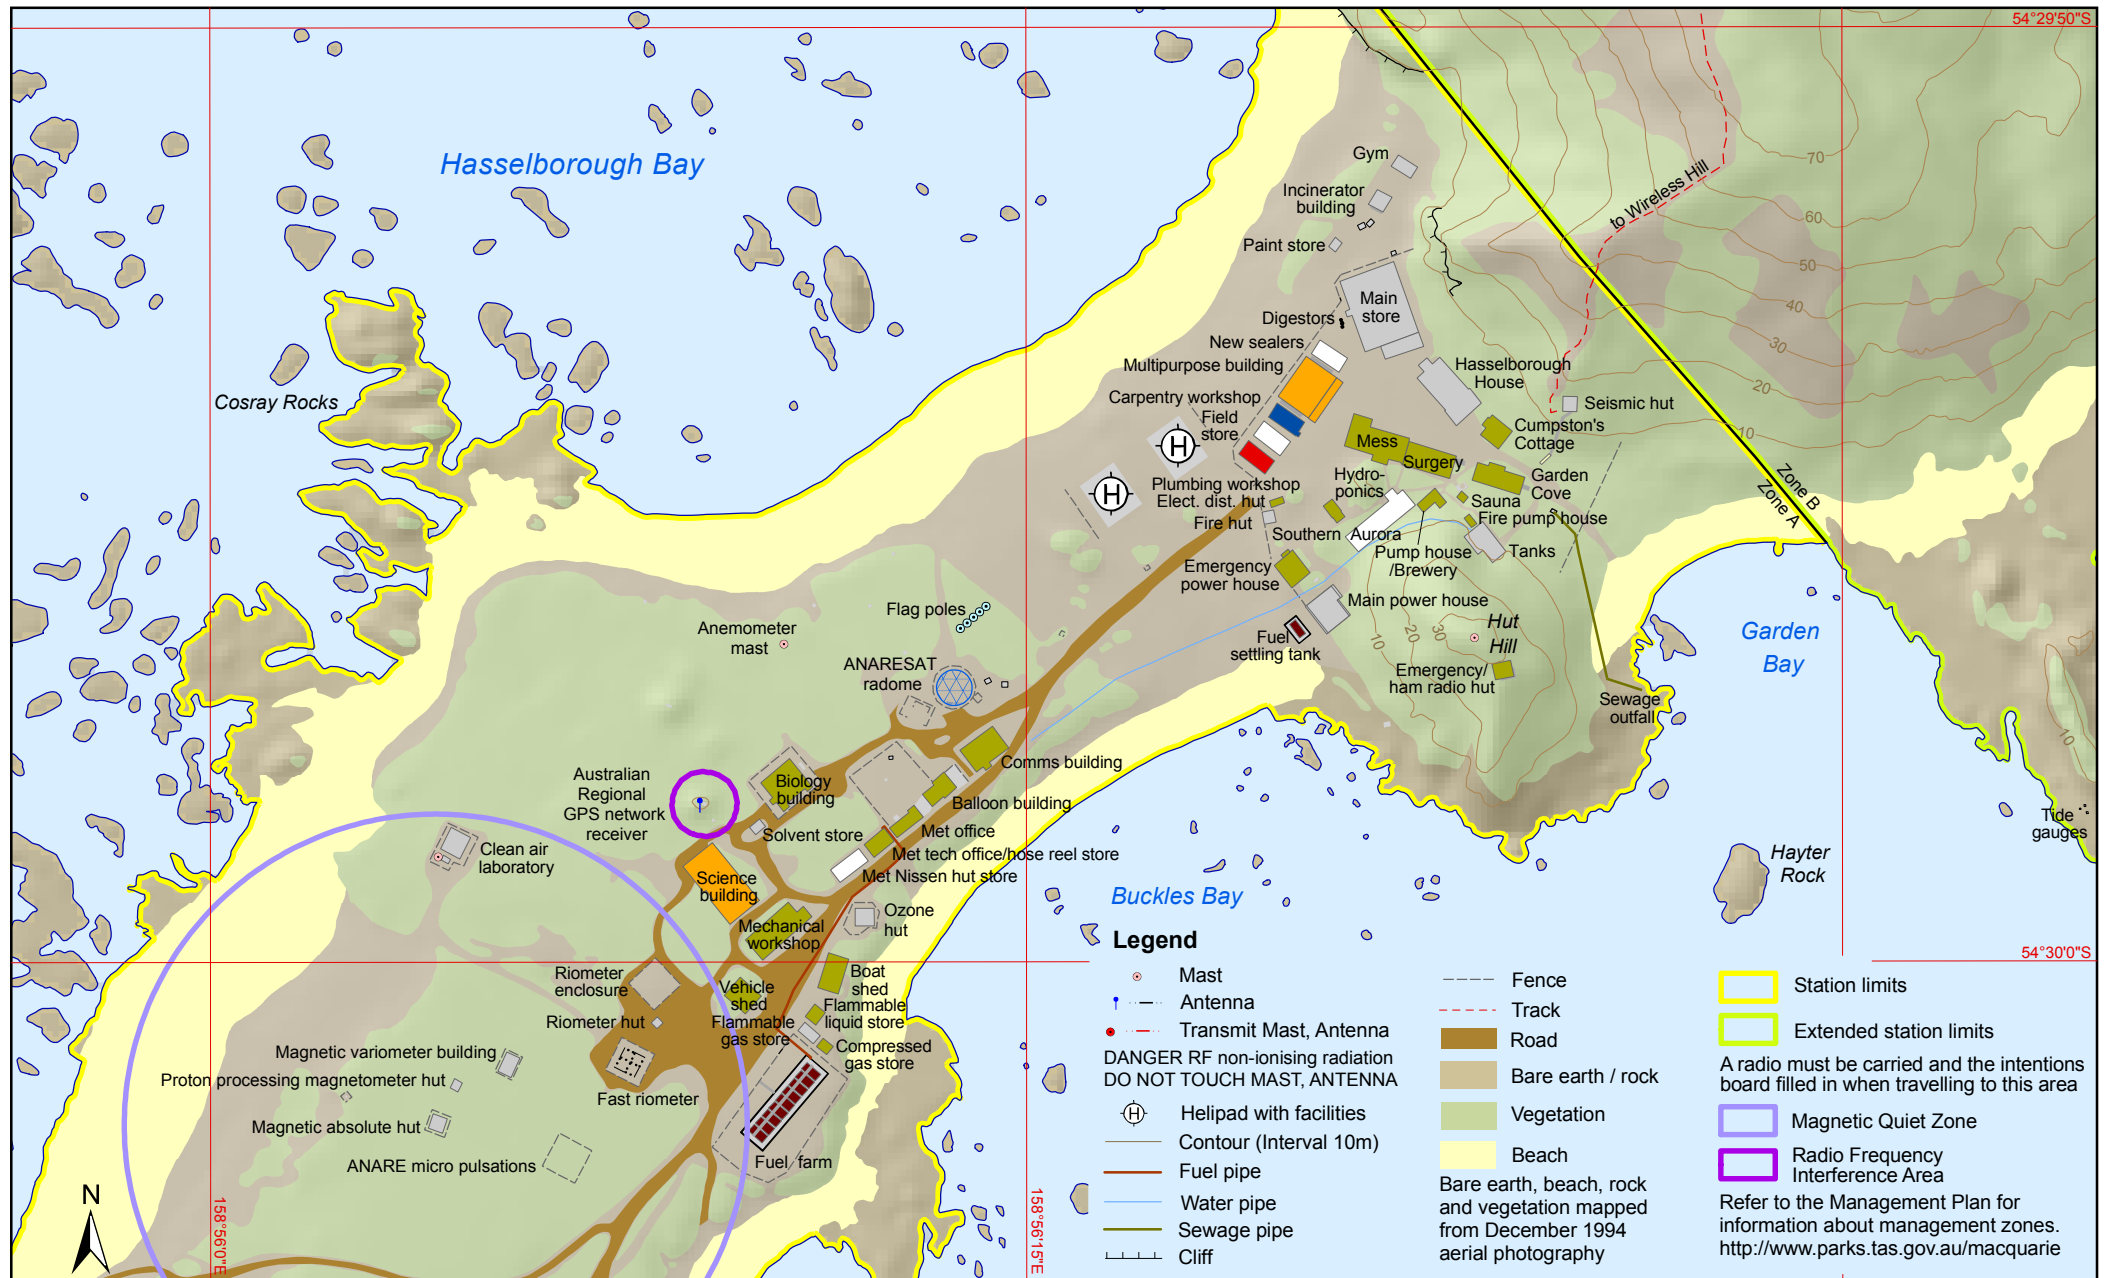

# MACQUARIE ISLAND BUILDINGS AND STRUCTURES

Australian Government  
Department of the Environment, Water, Heritage and the Arts  
Australian Antarctic Division

Horizontal Datum: WGS84  
Projection: UTM Zone 57

Produced by the Australian Antarctic Data Centre, June 2008  
Map available at: <http://aadc-maps.aad.gov.au/aadc/mapcat/>  
Map Catalogue No. 13444