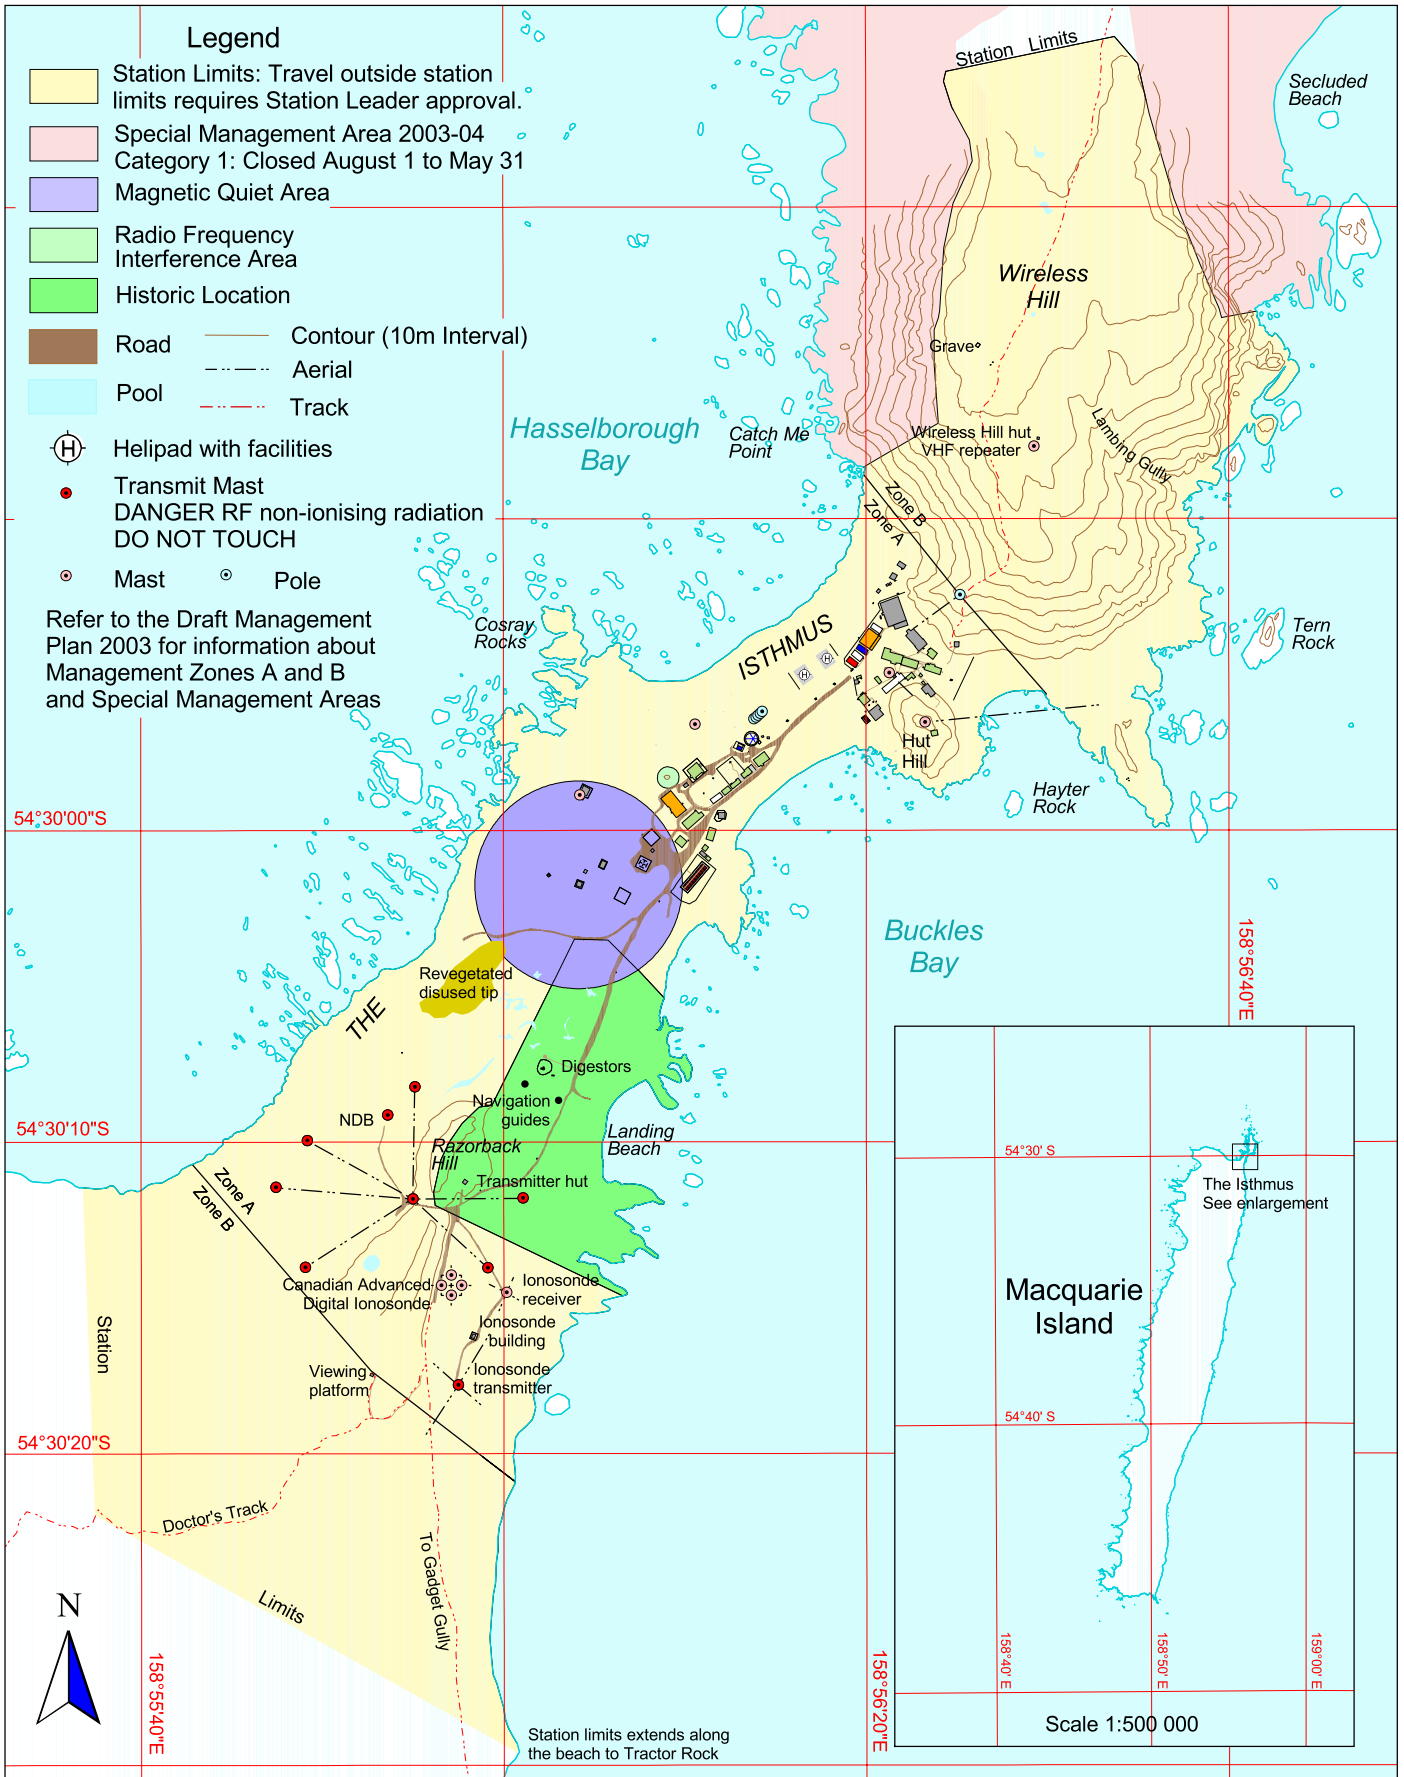

MACQUARIE ISLAND

Australian Government
 Department of the Environment and Heritage
 Australian Antarctic Division

STATION AREA MAP

Horizontal Datum: WGS84
 Projection: UTM Zone 57

0 100 200 300 Metres

Produced by the Australian Antarctic Data Centre,
 March 2004. Map Catalogue No: 13055