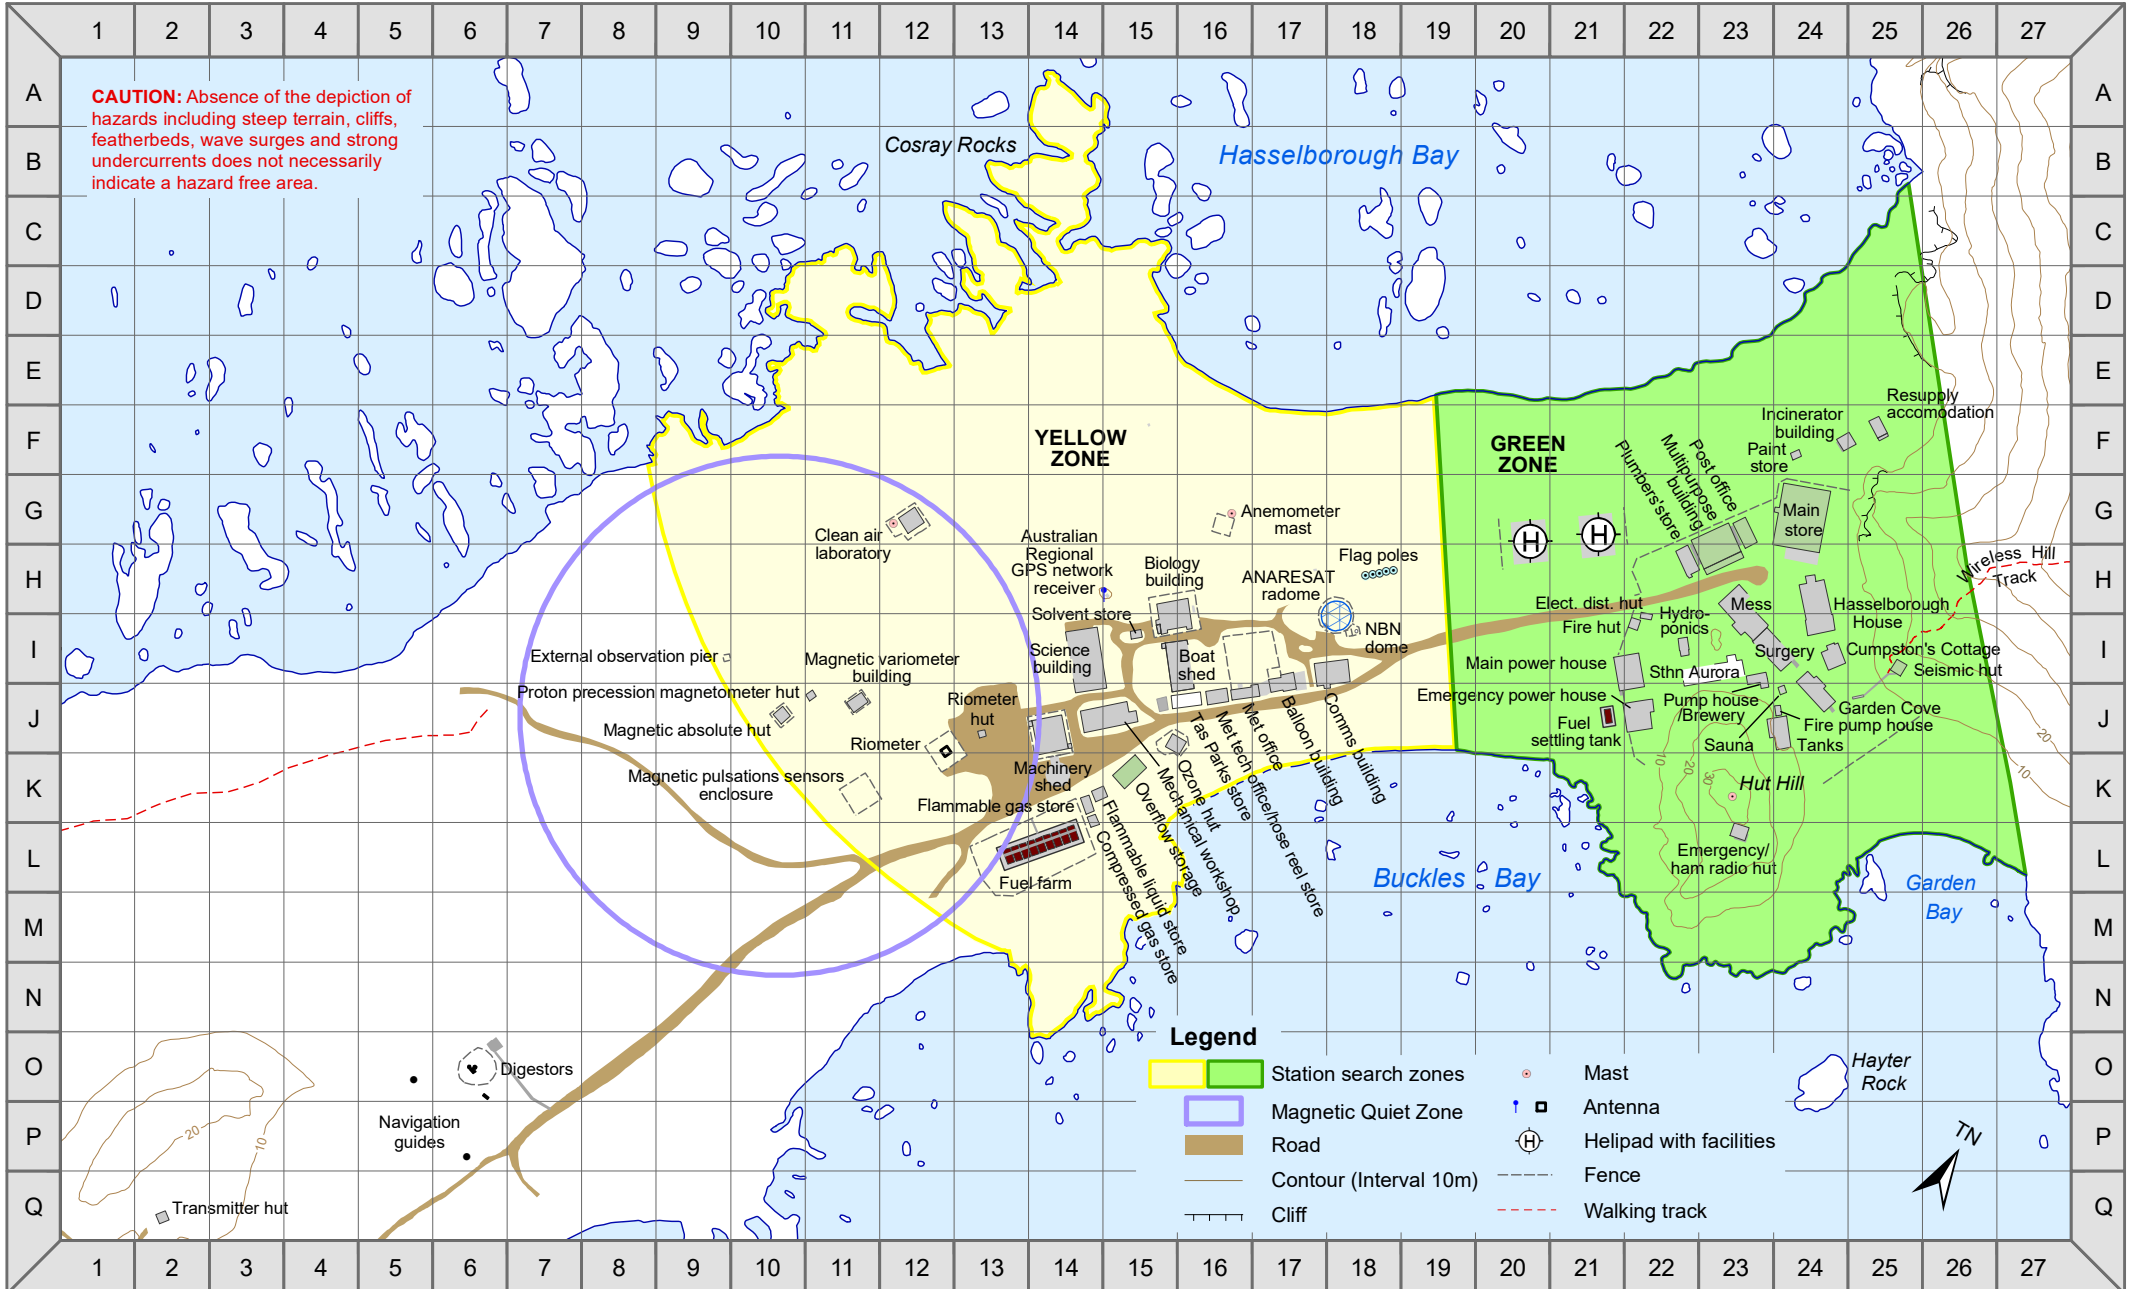

MACQUARIE ISLAND

STATION SEARCH ZONES

Australian Government
Department of the Environment and Energy
Australian Antarctic Division

Horizontal Datum: WGS84
Projection: UTM Zone 57
Produced by the Australian Antarctic Data Centre, July 2018

Map available at: <http://data.aad.gov.au/aadc/mapcat/>
Map Catalogue No. 14677
© Commonwealth of Australia 2018