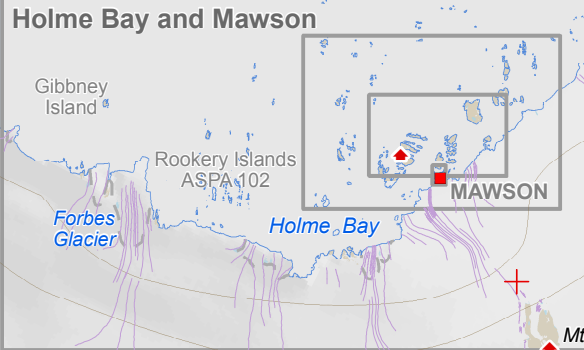

Mac.Robertson Land Coast and Mawson

- Legend**
- Year-round station
 - ◆ Refuge
 - 🐧 Emperor penguin colony
 - Coastline
 - Contour (200m interval)
 - - - Grounding line
 - Glacier flow line
 - Ice covered area
 - Exposed rock
 - Lake
 - map name Extent of larger scale map in series