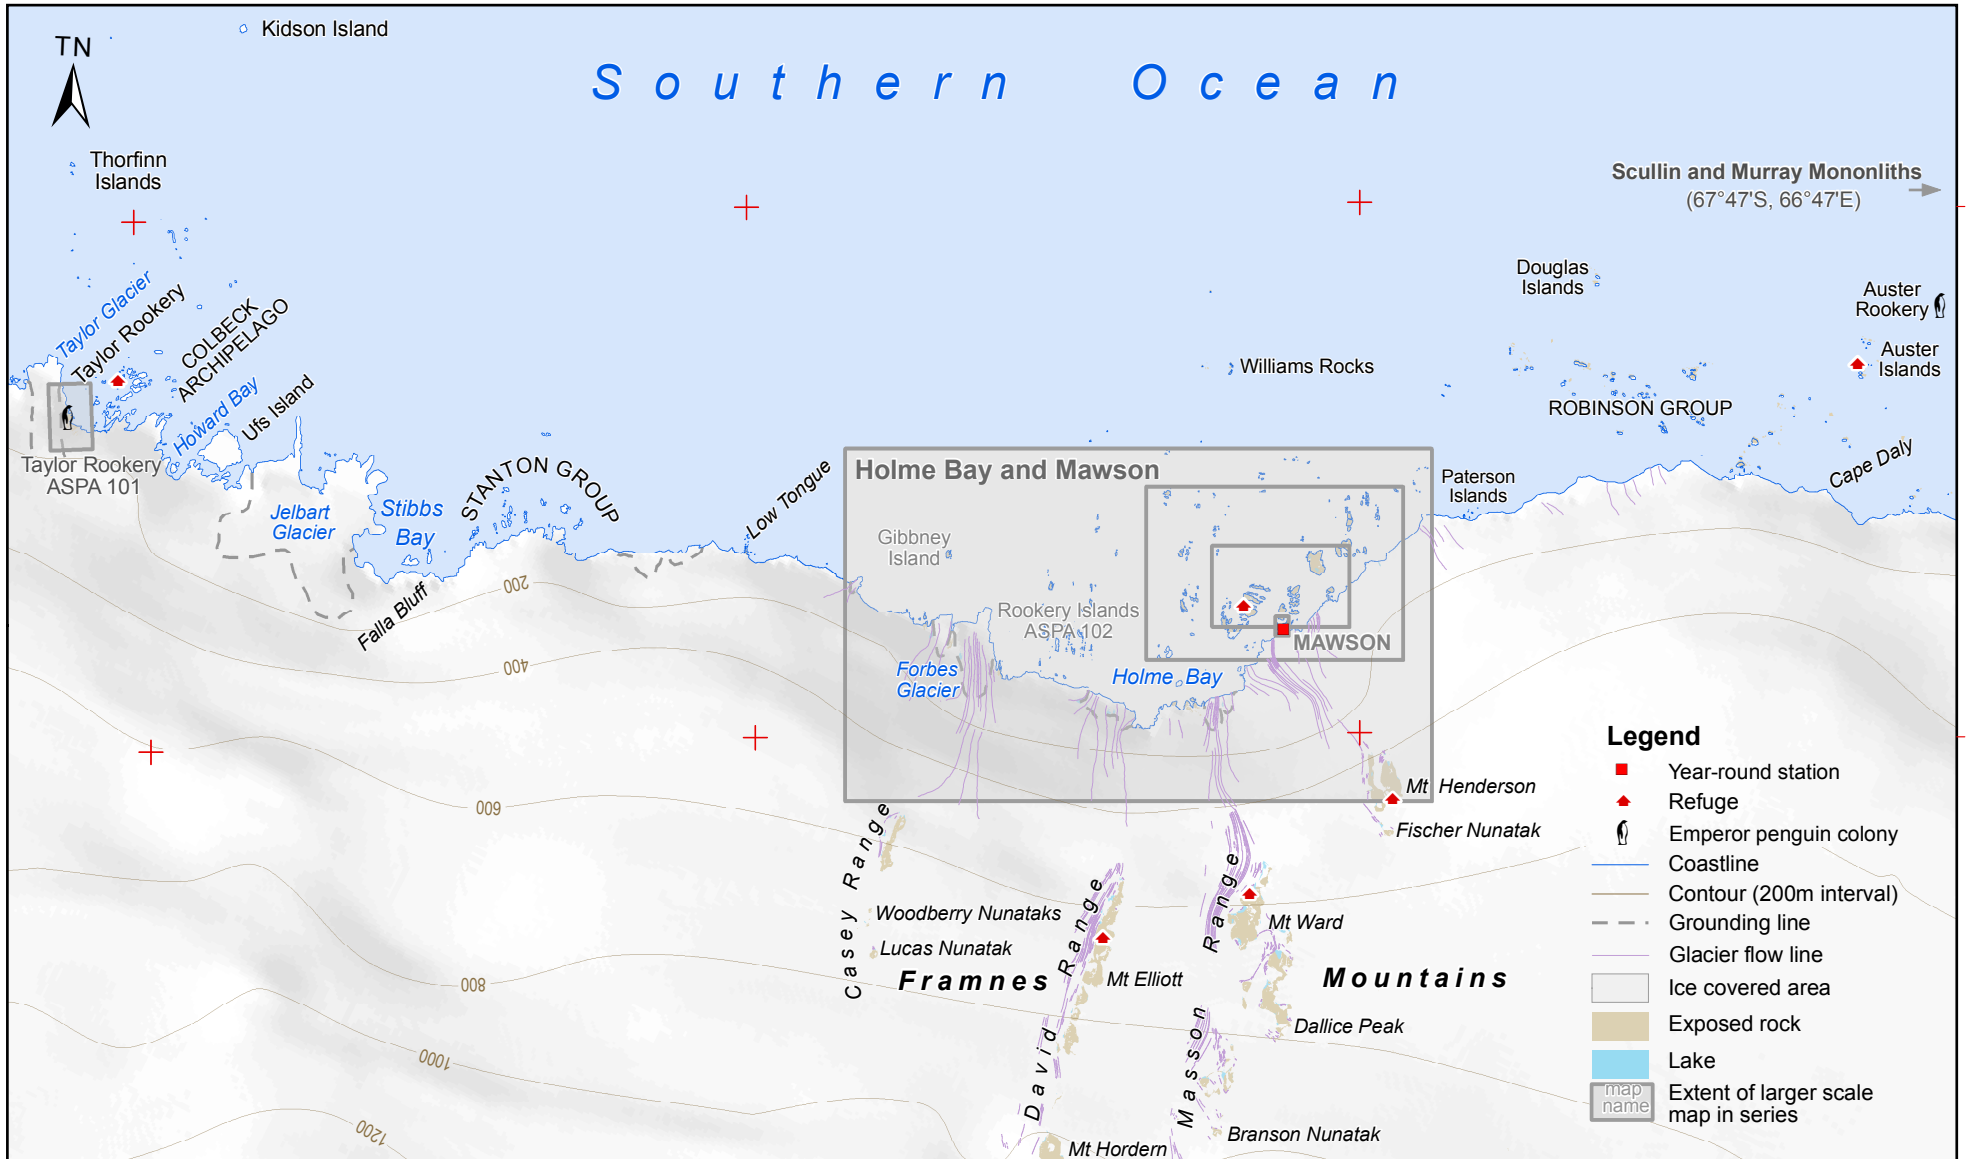

Mac.Robertson Land Coast and Mawson

- Legend**
- Year-round station
 - ◆ Refuge
 - 🐧 Emperor penguin colony
 - Coastline
 - Contour (200m interval)
 - - - Grounding line
 - Glacier flow line
 - Ice covered area
 - Exposed rock
 - Lake
 - map name Extent of larger scale map in series