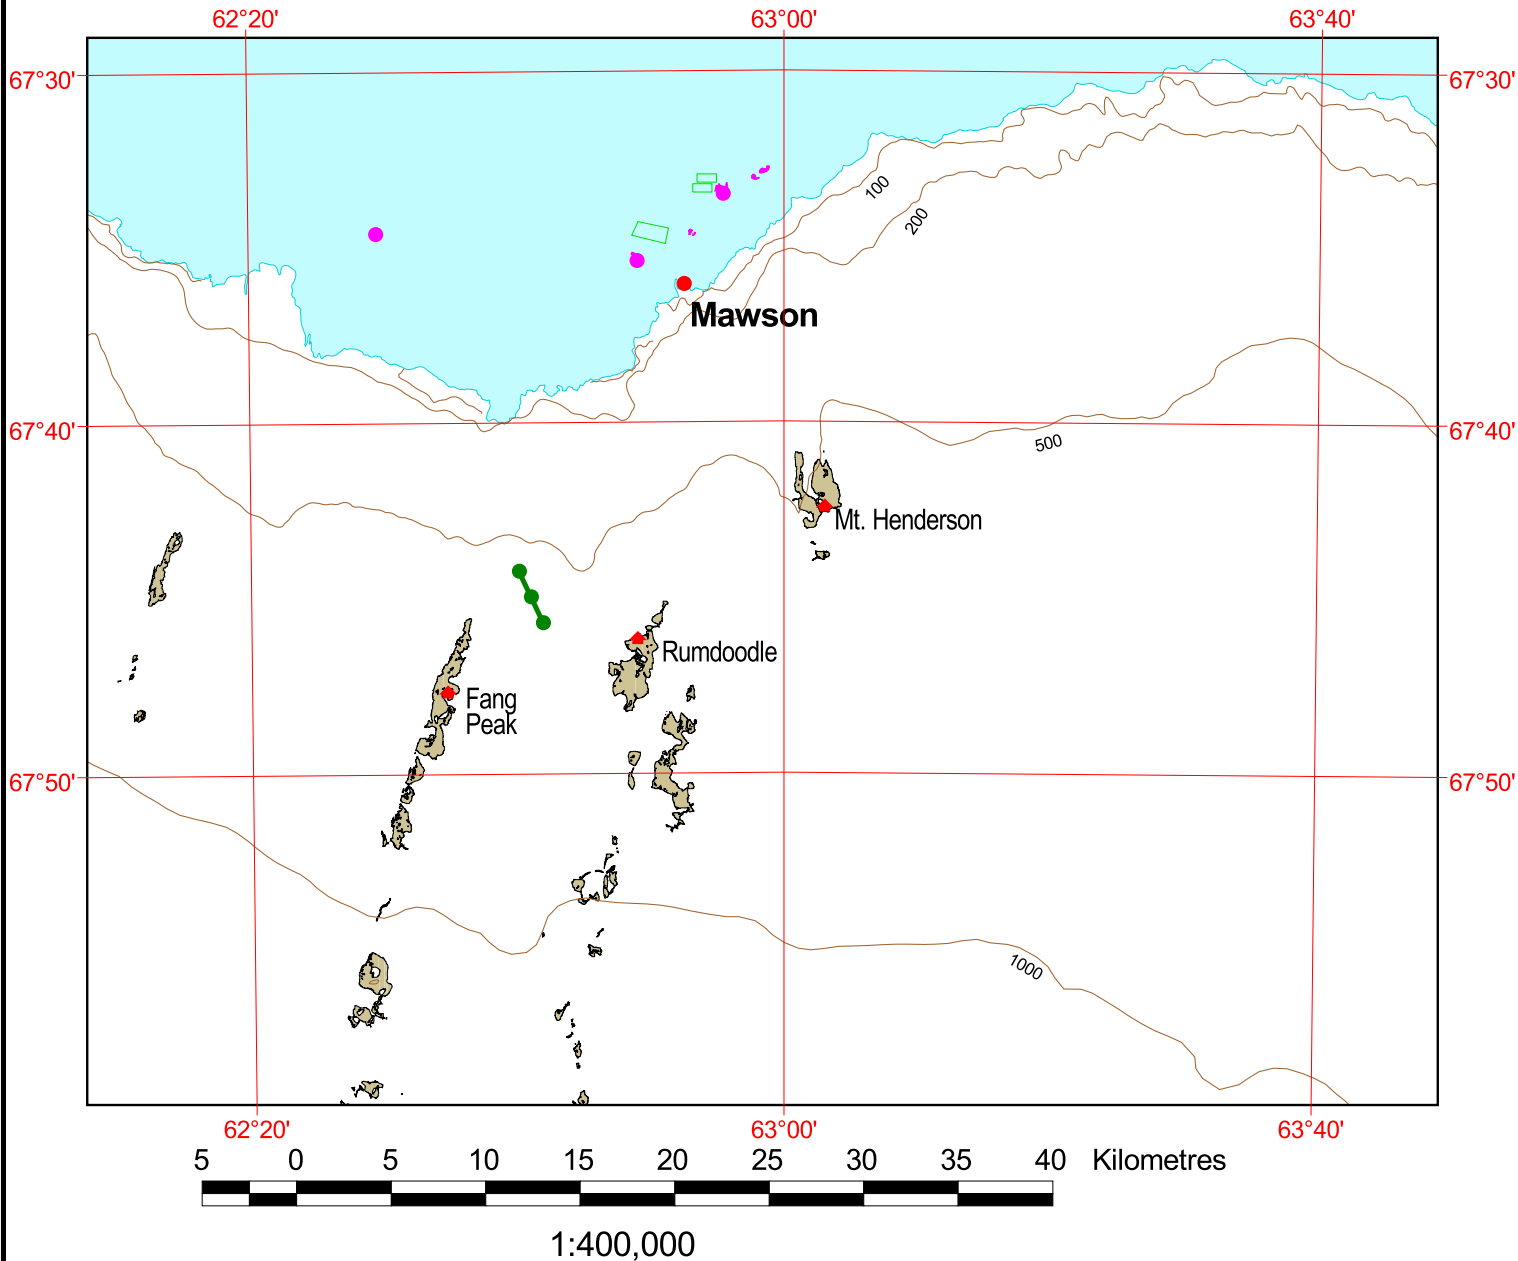

# Air Transport Scoping Study - Mawson

Produced by the Australian  
Antarctic Data Centre  
July 1999

- Known weddell Seal haul-out sites
- Known Adélie Penguin breeding colonies
- Potential airstrip site
- Permanent station
- Refuge
- Contour (metres)

NOTE: The inclusion of known flora and fauna data does not imply that this information is complete

Projection: UTM zone 41  
Horizontal Datum: WGS84  
Vertical Datum: Mean Sea Level