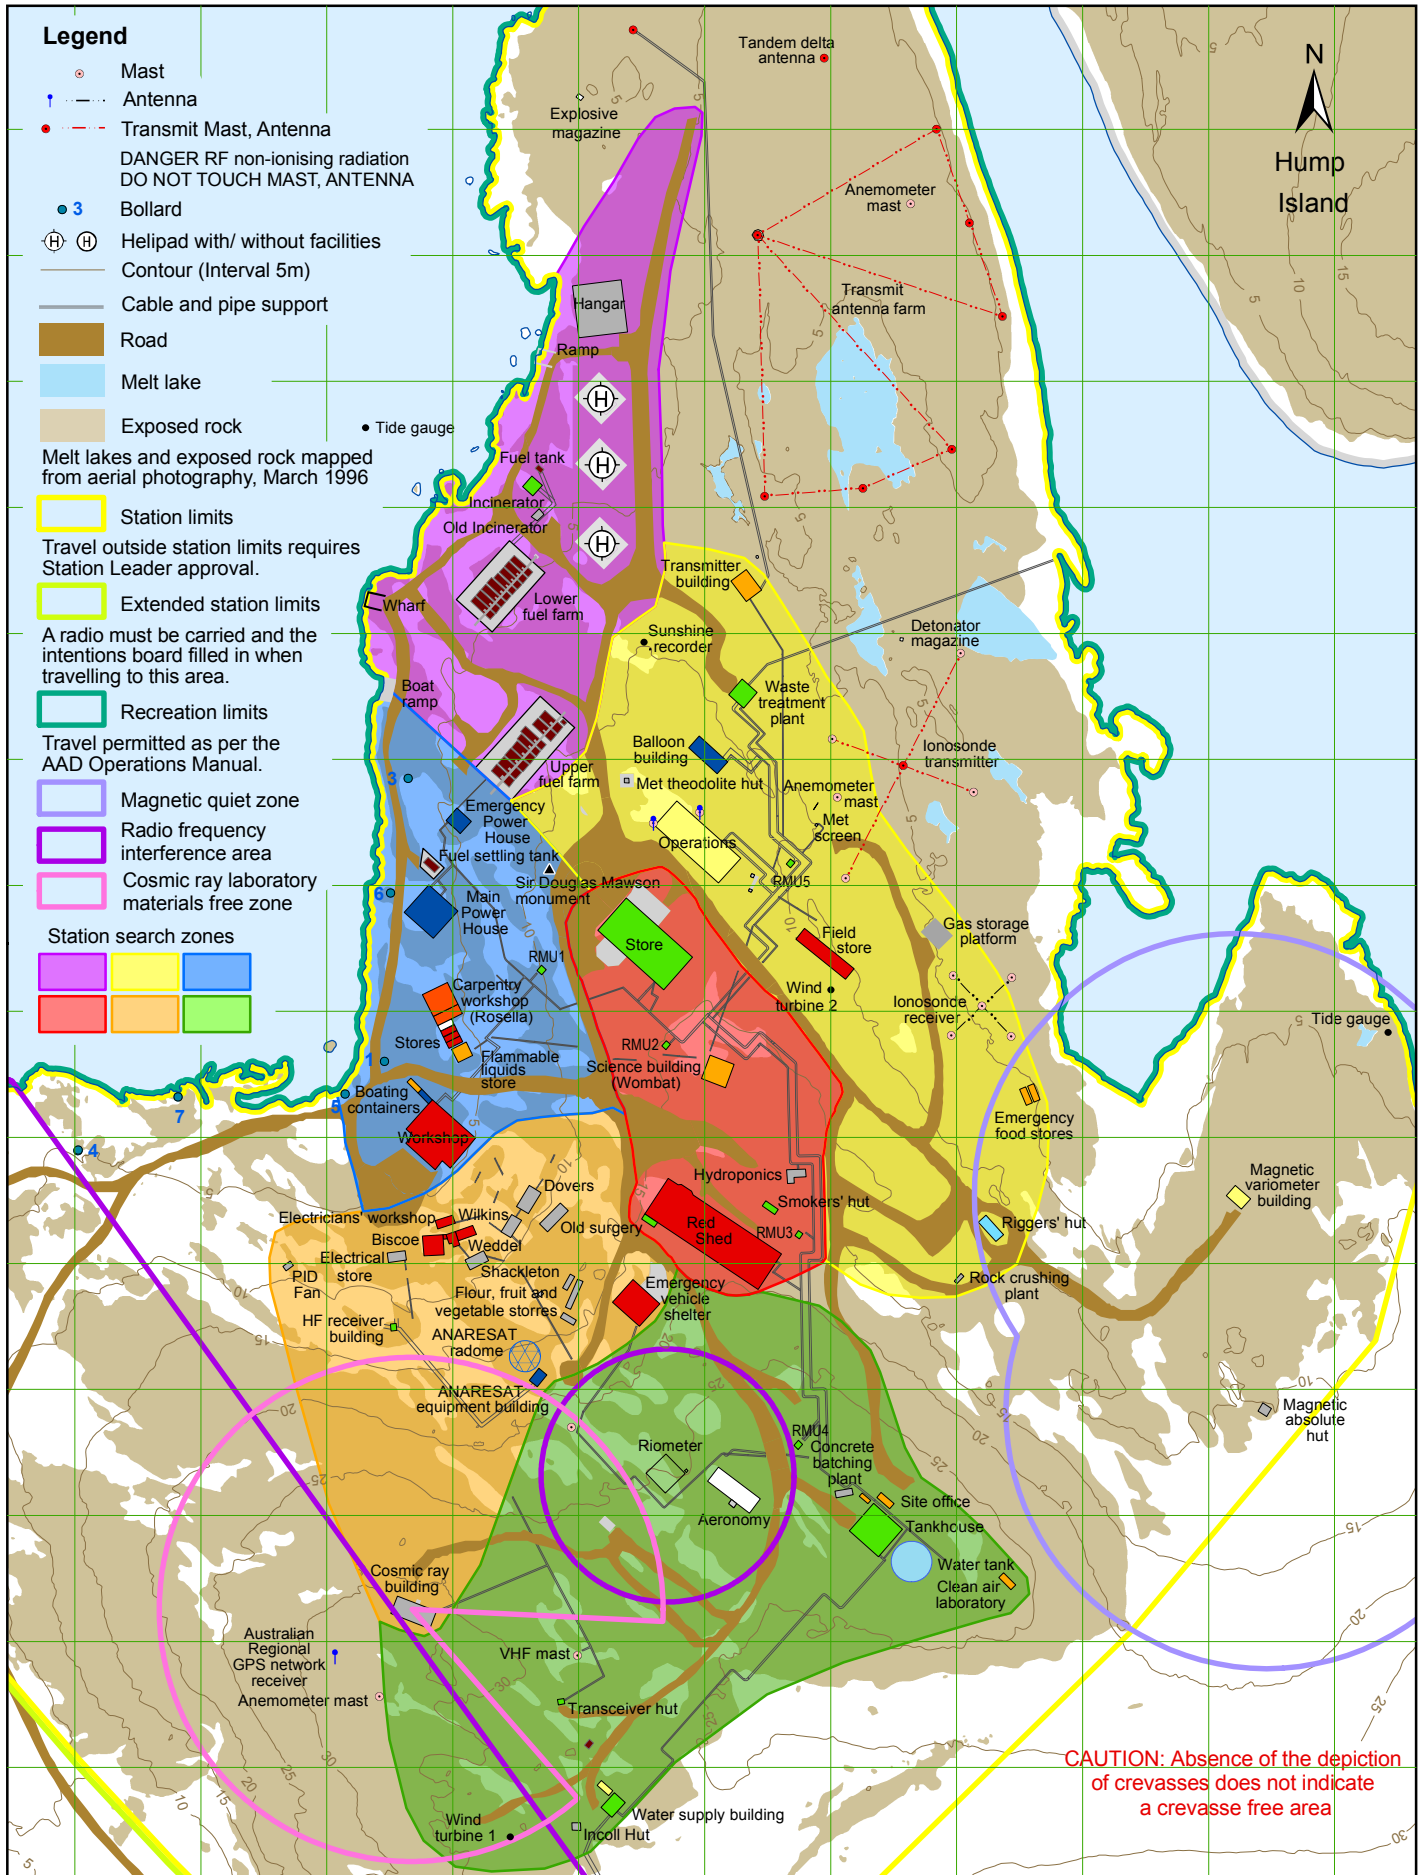

MAWSON

STATION SEARCH ZONES

Australian Government
 Department of the Environment,
 Water, Heritage and the Arts
 Australian Antarctic Division

Horizontal Datum: WGS84
 Projection: UTM Zone 41
 Grid: UTM Zone 41, 50 metre interval

Produced by the Australian Antarctic Data Centre, Sep 2008
 Map available at: <http://data.aad.gov.au/aadc/mapcat/>
 Map Catalogue No. 13522