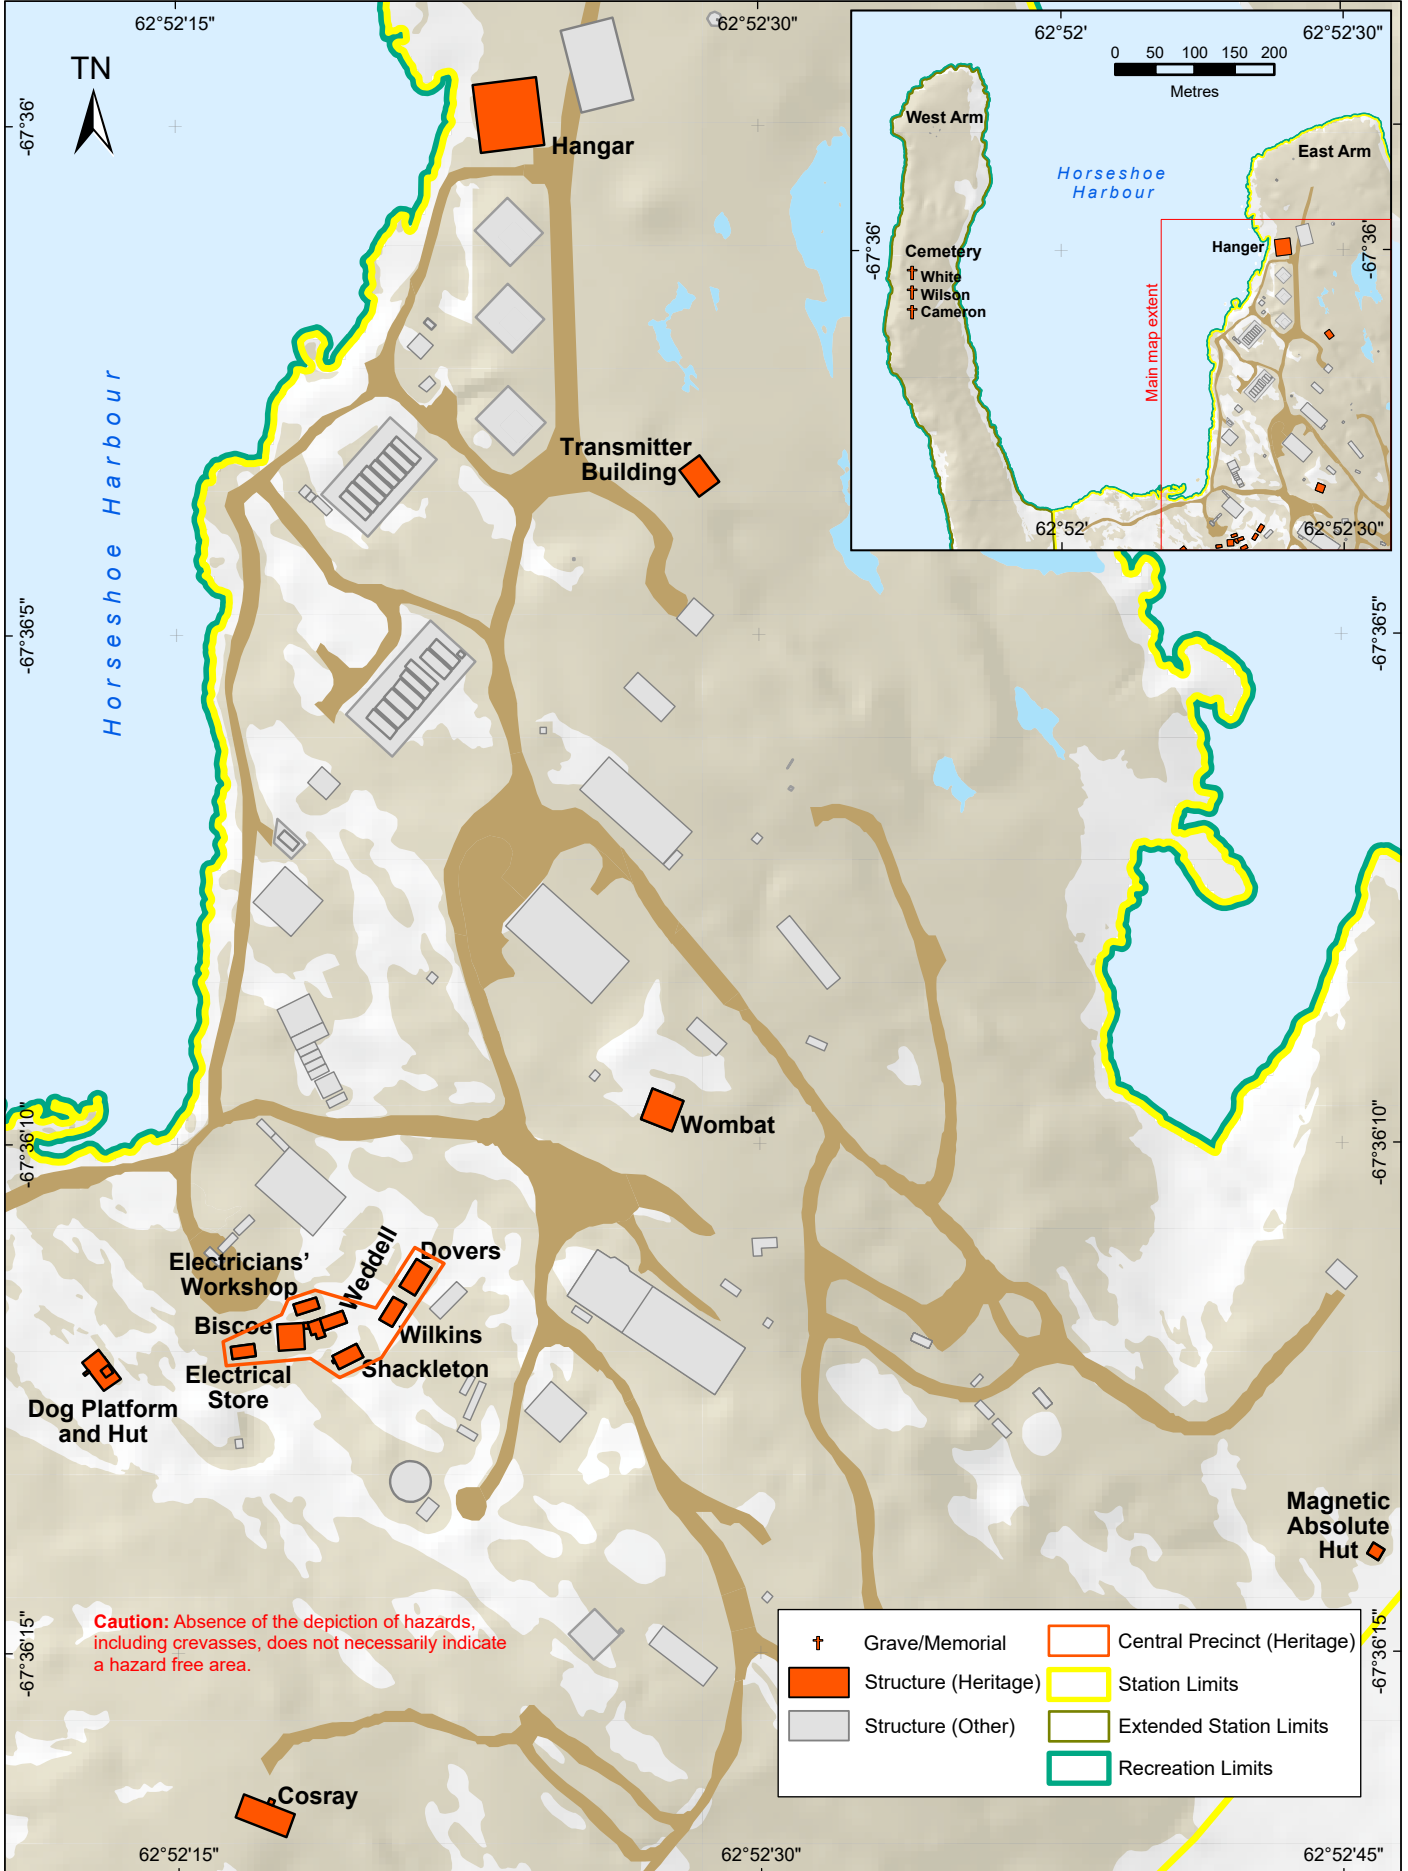

MAWSON STATION HERITAGE

Caution: Absence of the depiction of hazards, including crevasses, does not necessarily indicate a hazard free area.

†	Grave/Memorial	Orange outline	Central Precinct (Heritage)
Orange square	Structure (Heritage)	Yellow outline	Station Limits
Grey square	Structure (Other)	Green outline	Extended Station Limits
		Blue outline	Recreation Limits