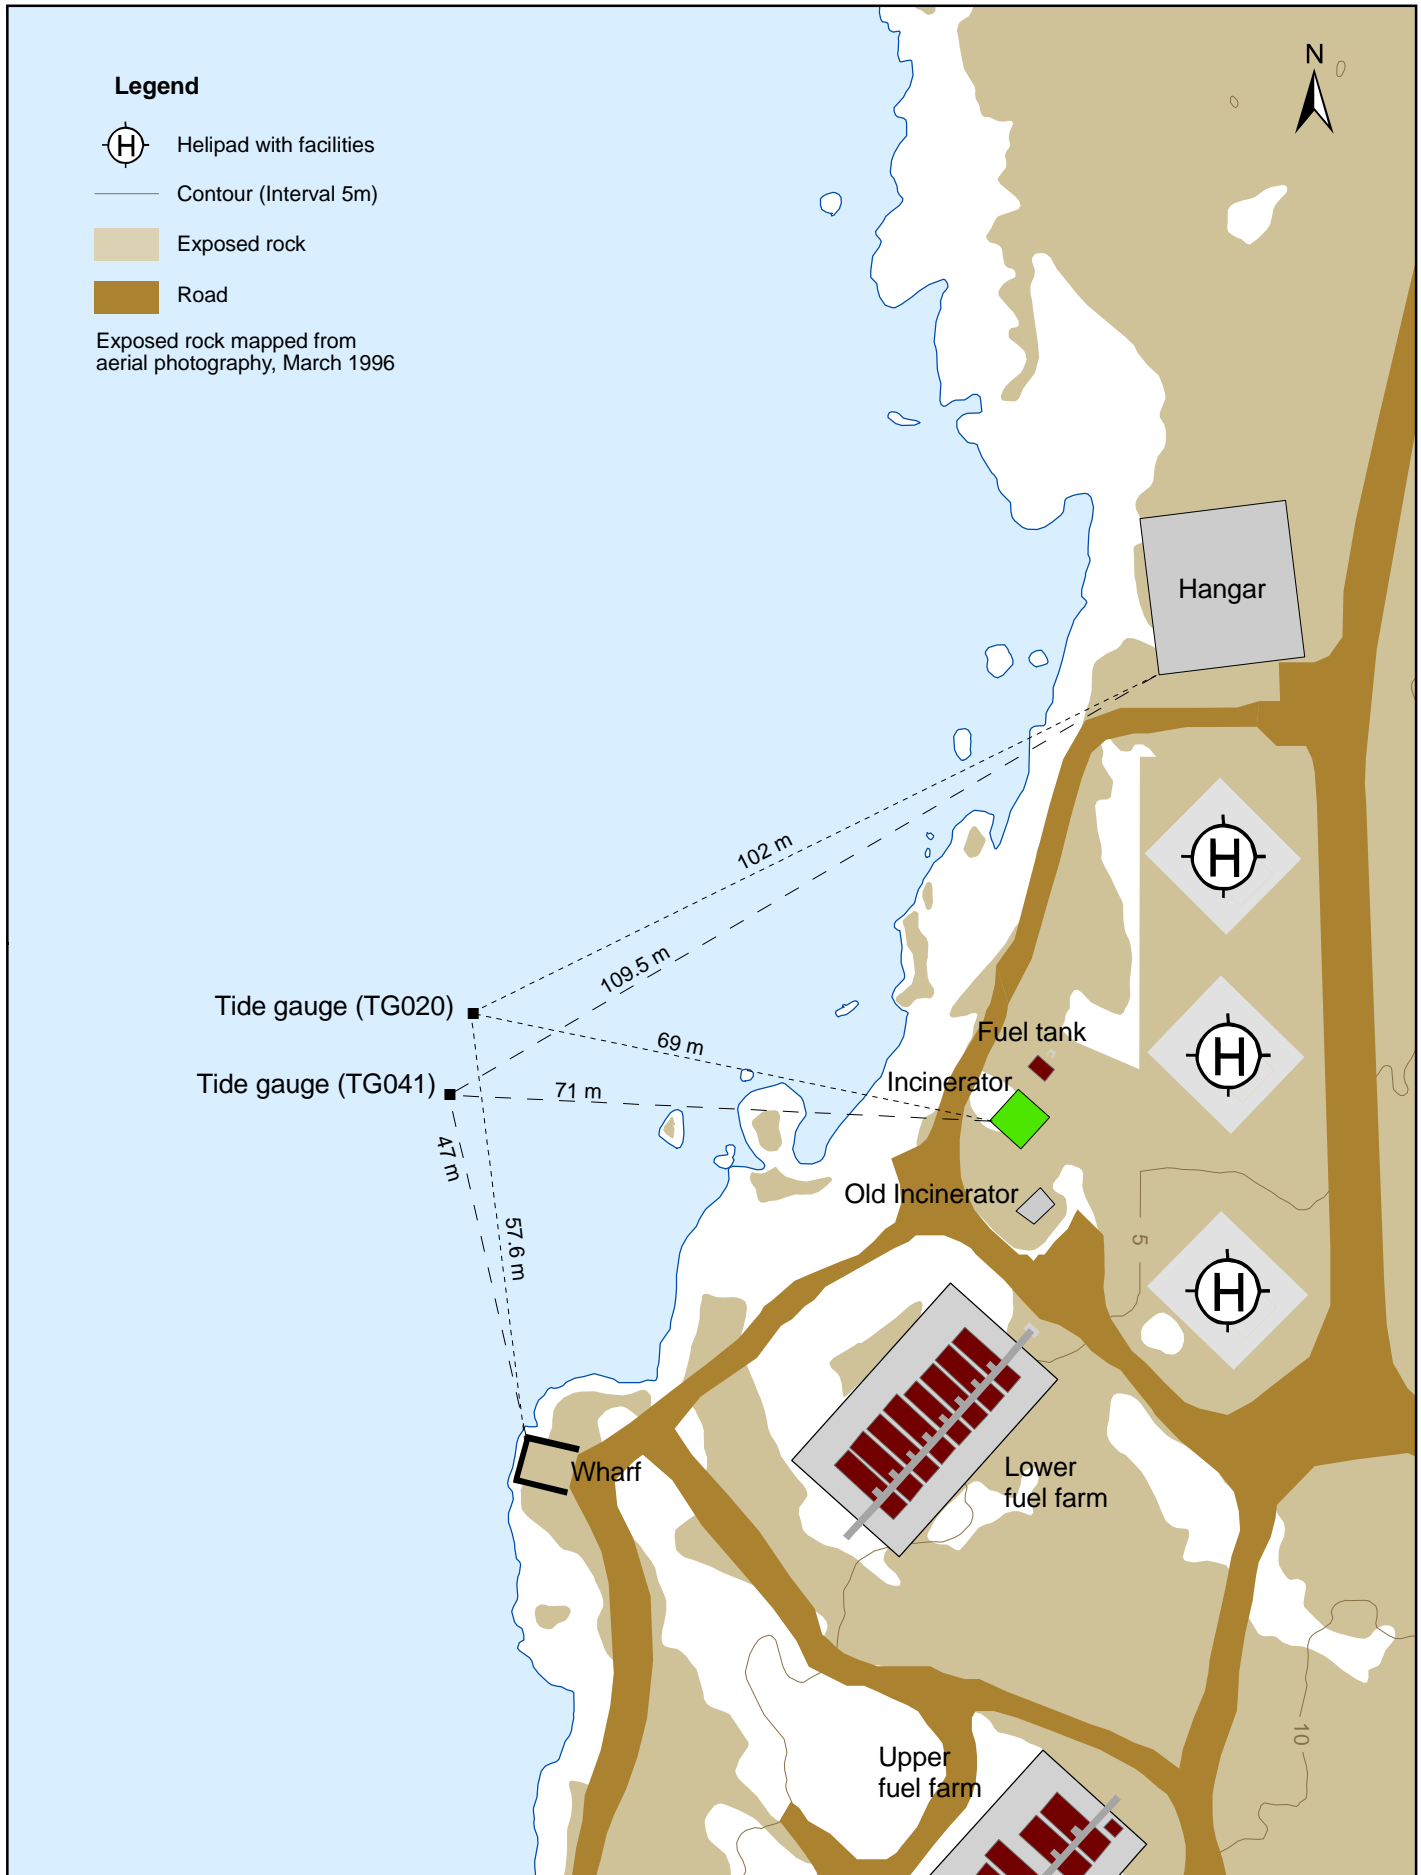

MAWSON

TIDE GAUGE LOCATIONS

Australian Government
Department of the Environment
Water, Heritage and the Arts
Australian Antarctic Division

Horizontal Datum: WGS84
Projection: UTM Zone 41

Produced by the Australian Antarctic Data Centre, May 2009
Map available at: <http://data.aad.gov.au/aadc/mapcat/>
Map Catalogue No. 13639