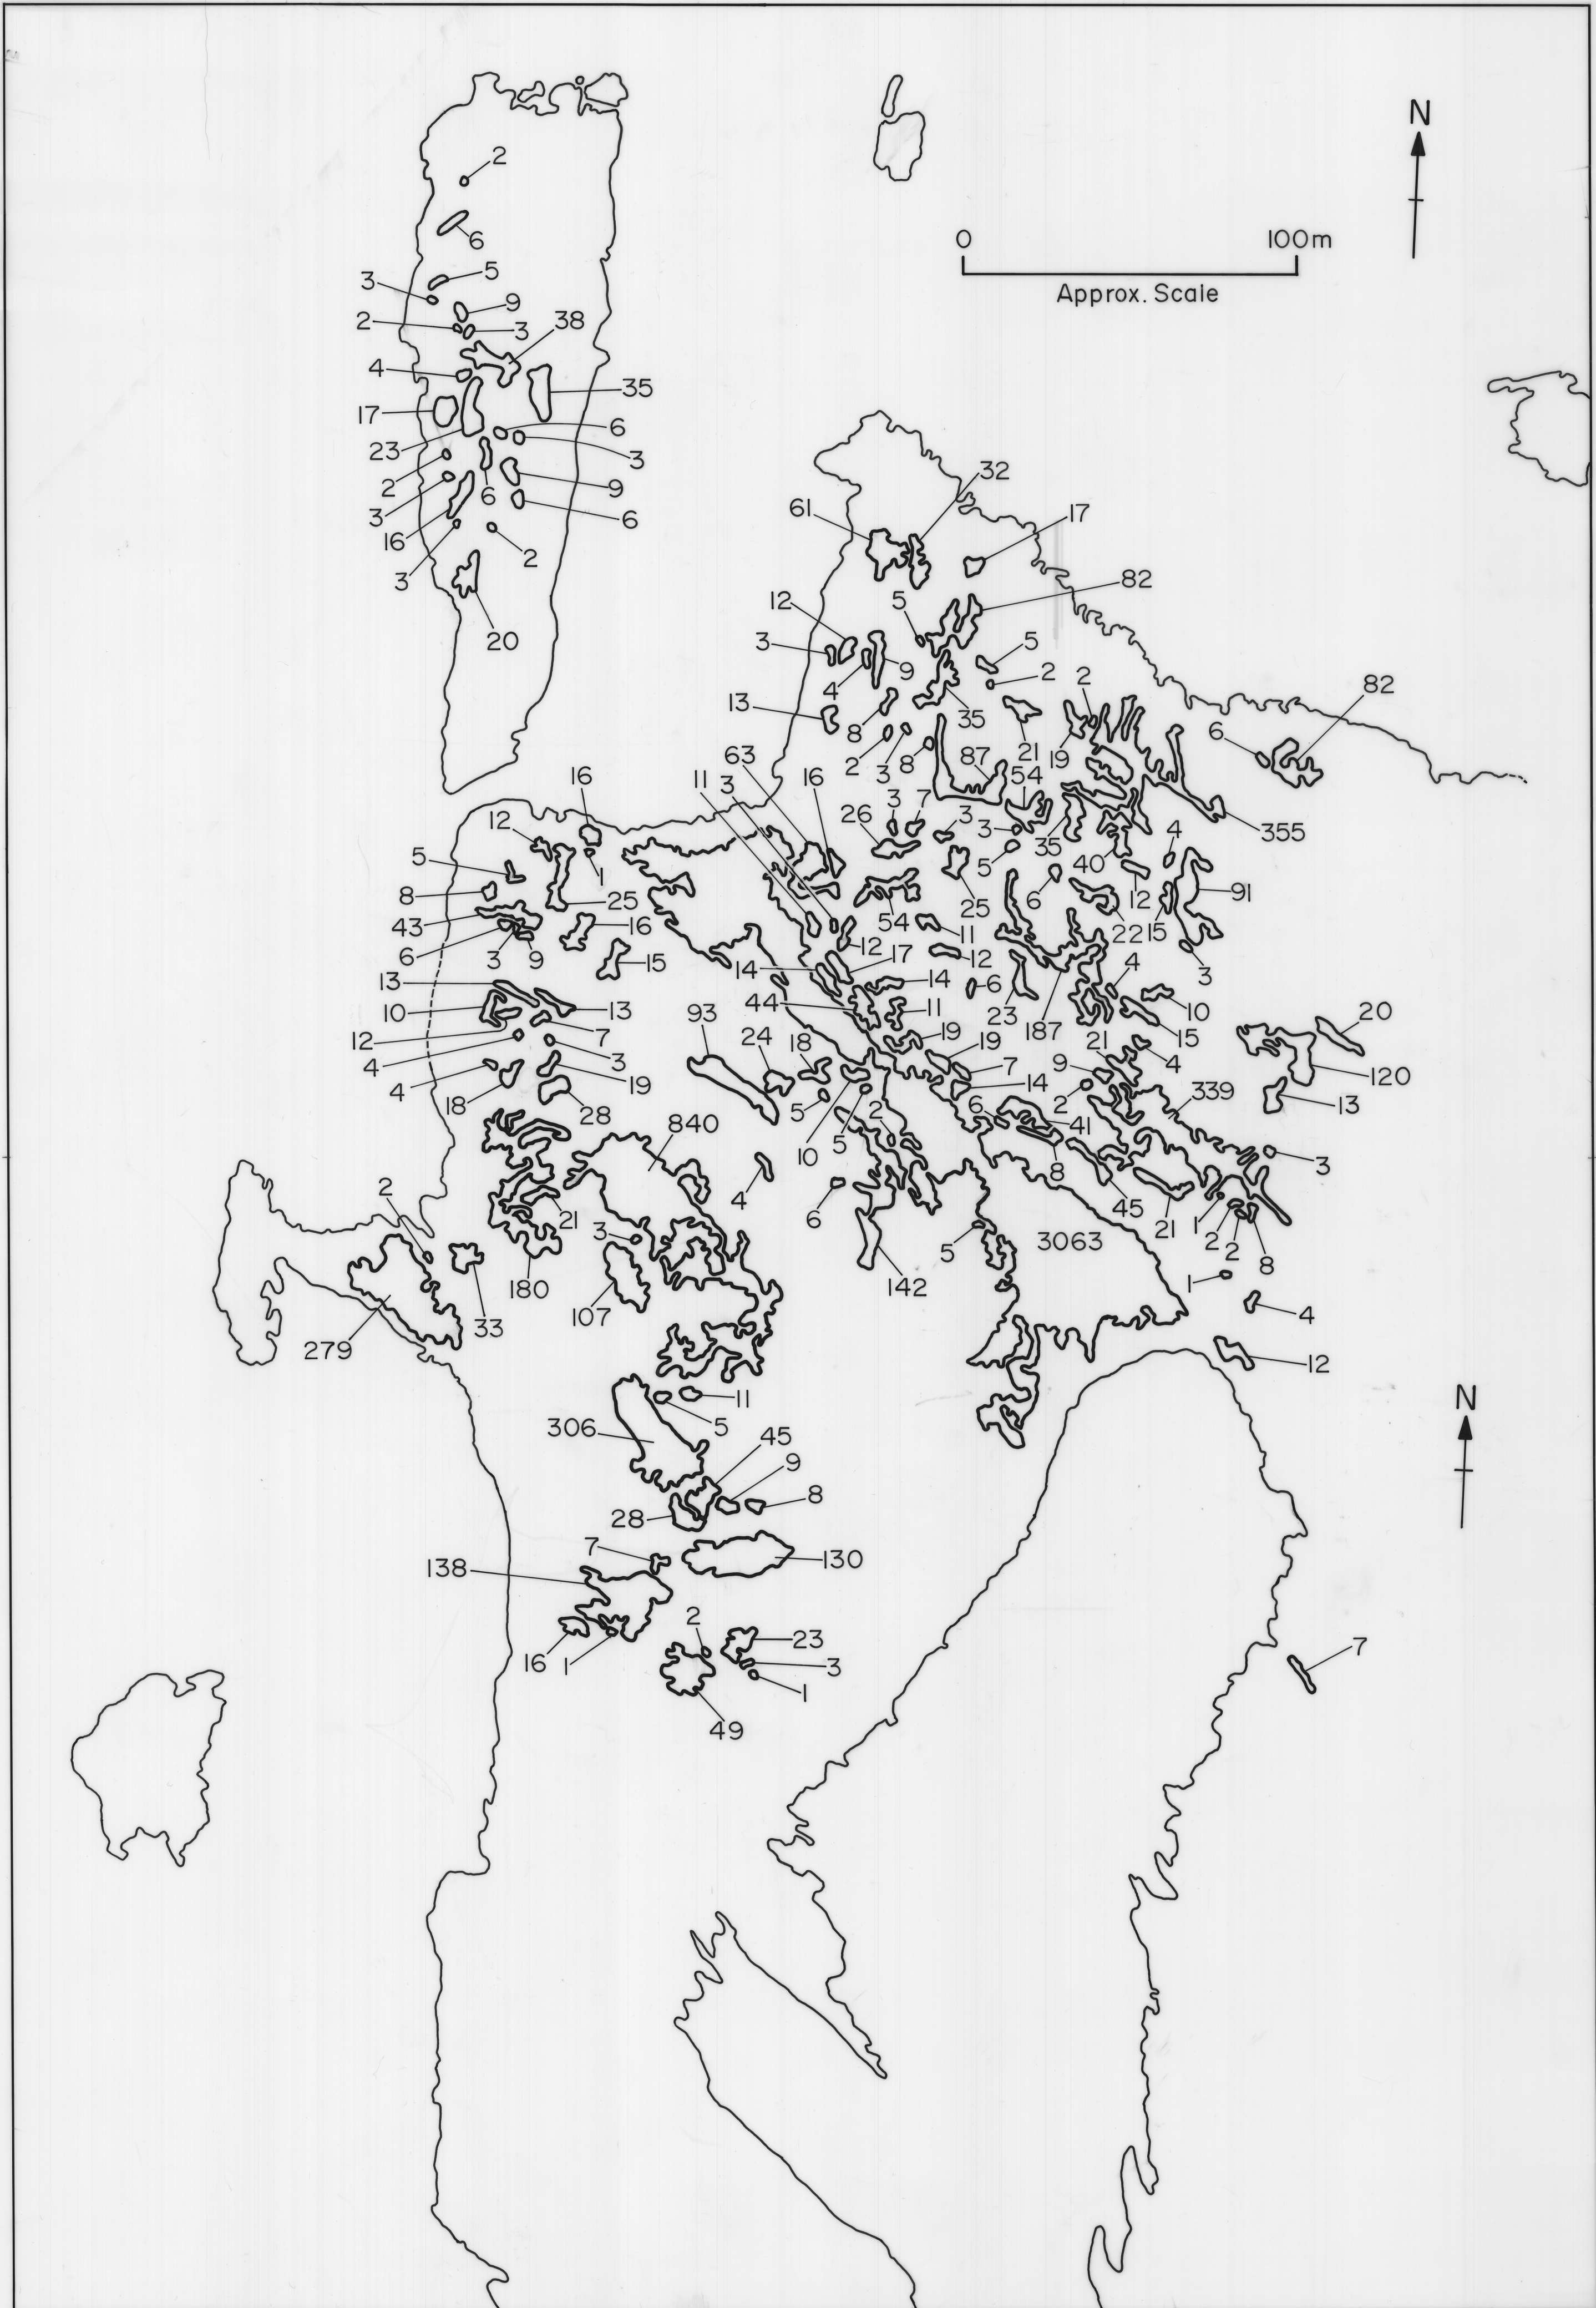

9-45 → 10-30
10-45 → 12-20
1-15 → 2-45
J.L. 2.
6.5.89.
2 hrs 30 mins
+ 3 hrs 50 mins

Sheet 13. Welch Island (1 of 2) 20.12.88.