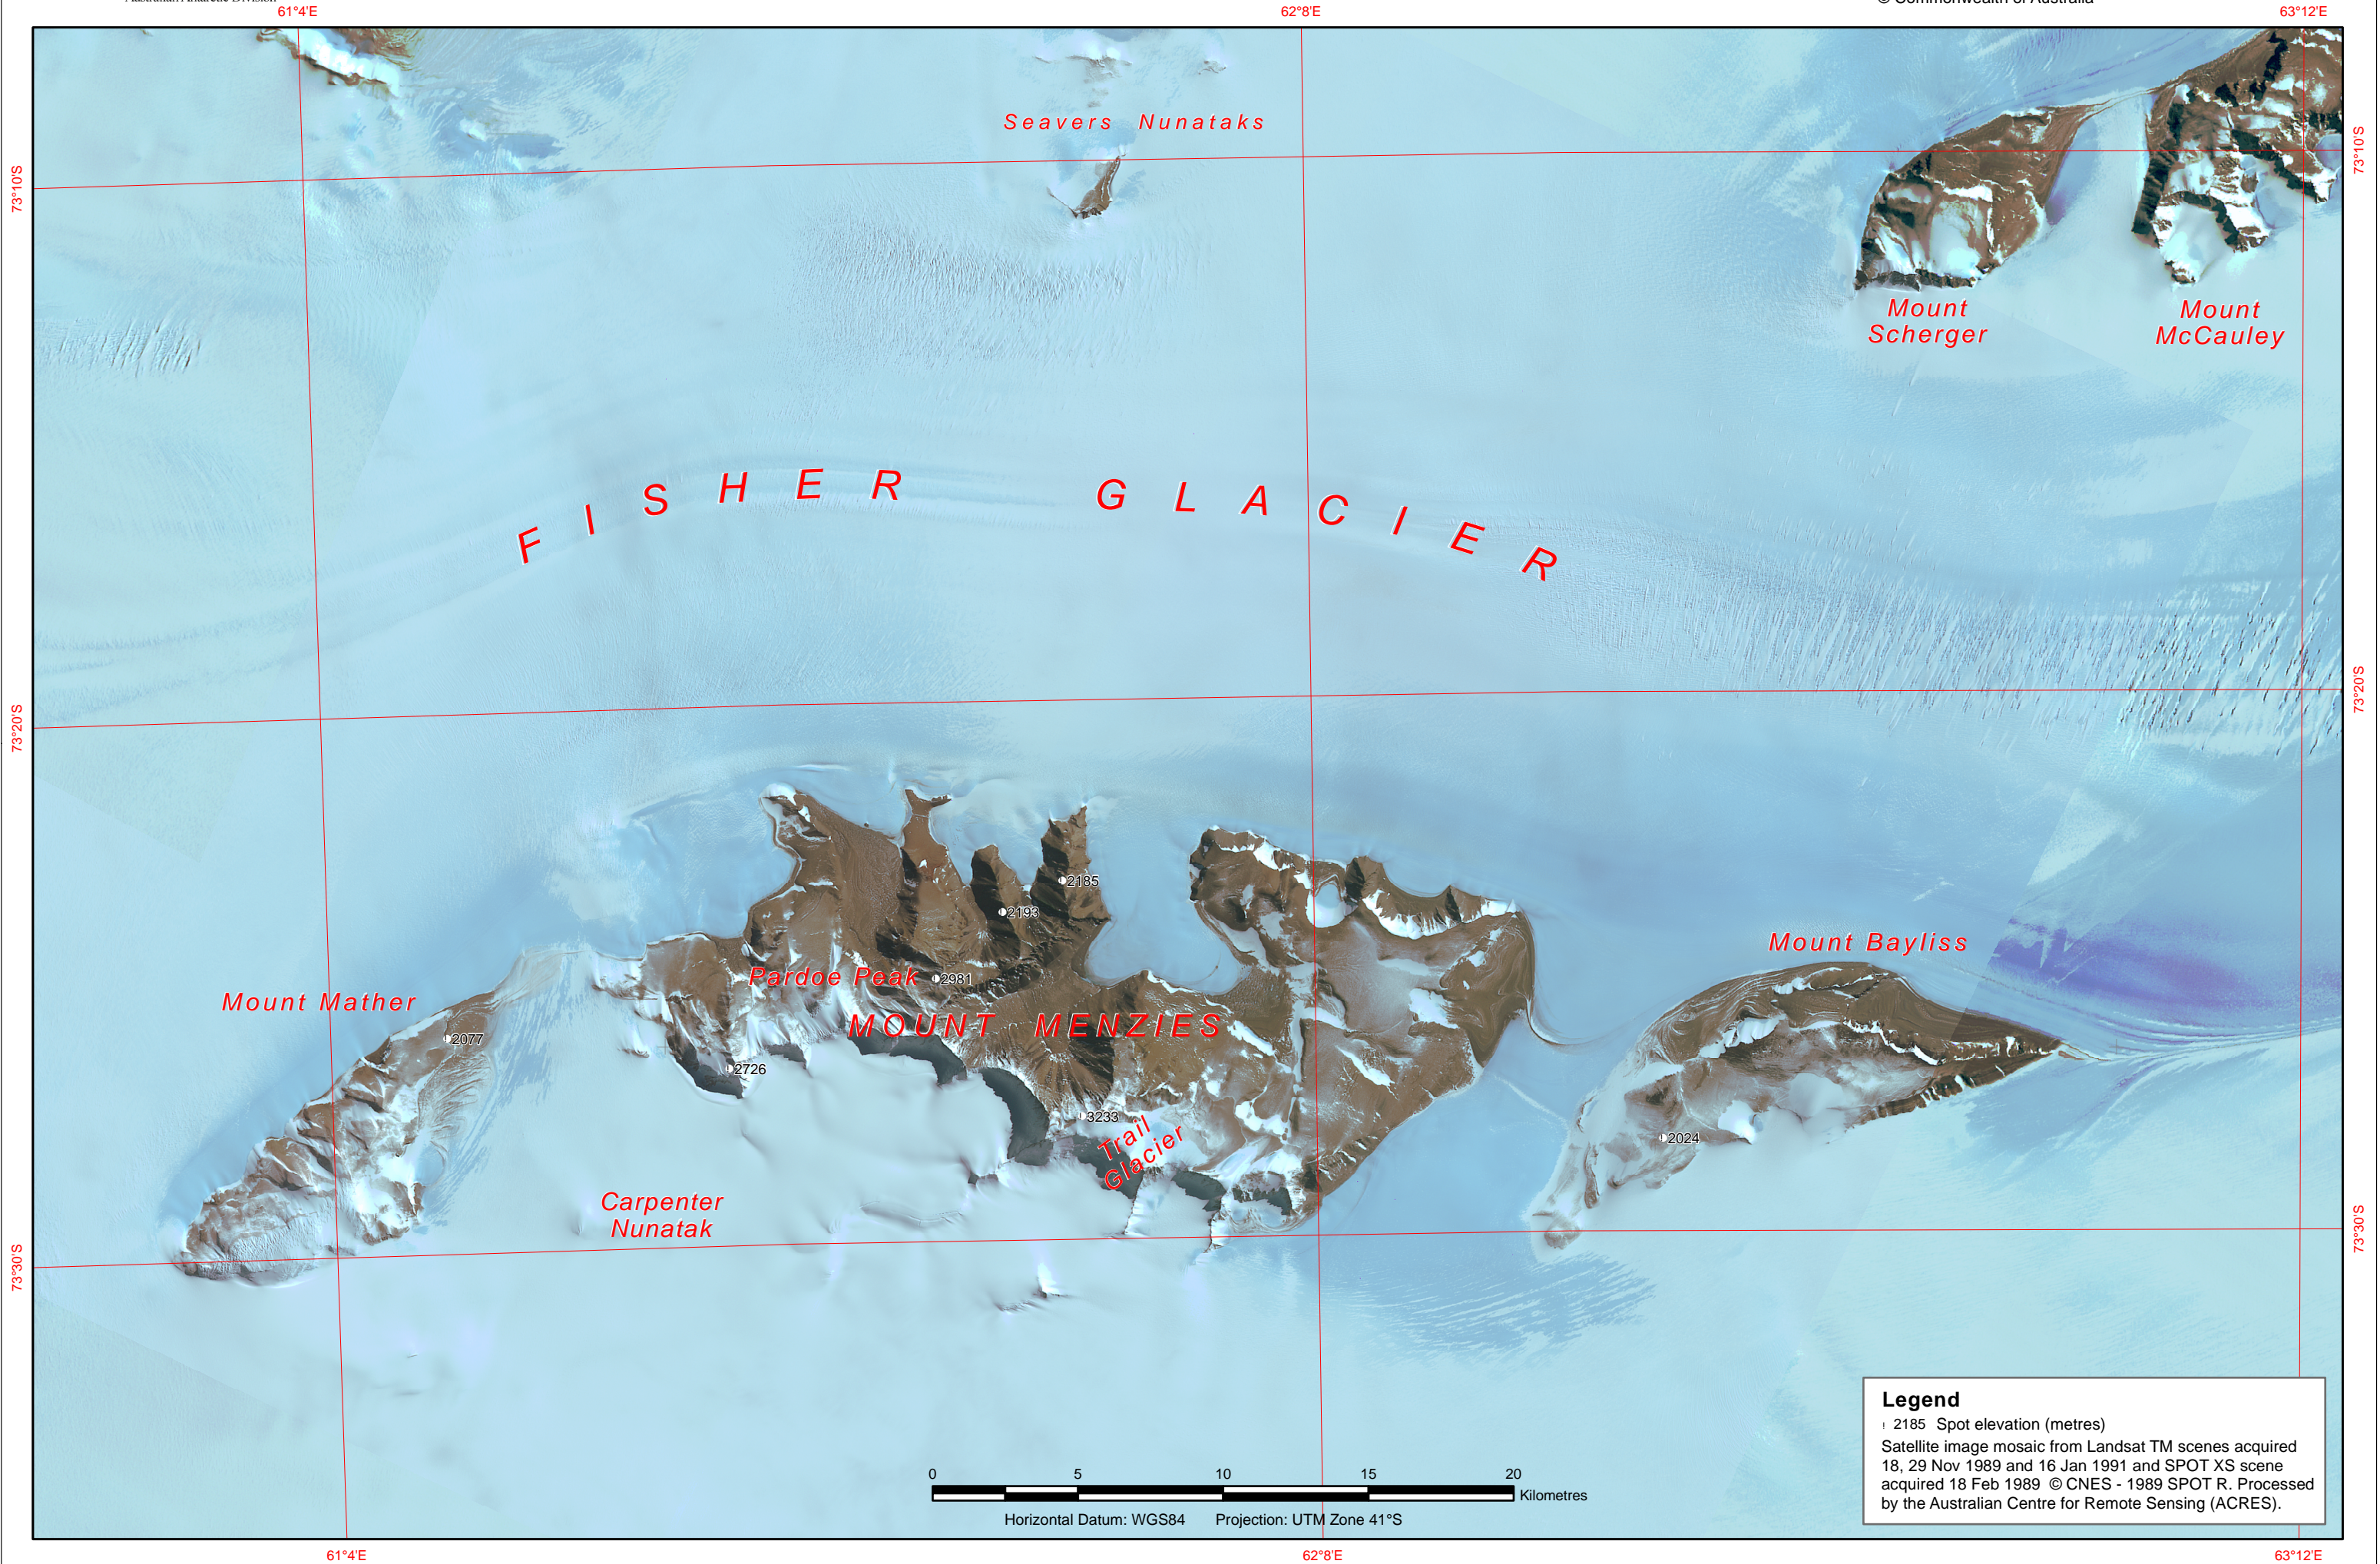

Mount Menzies

Legend
| 2185 Spot elevation (metres)
Satellite image mosaic from Landsat TM scenes acquired 18, 29 Nov 1989 and 16 Jan 1991 and SPOT XS scene acquired 18 Feb 1989 © CNES - 1989 SPOT R. Processed by the Australian Centre for Remote Sensing (ACRES).

0 5 10 15 20
Kilometres
Horizontal Datum: WGS84 Projection: UTM Zone 41°S