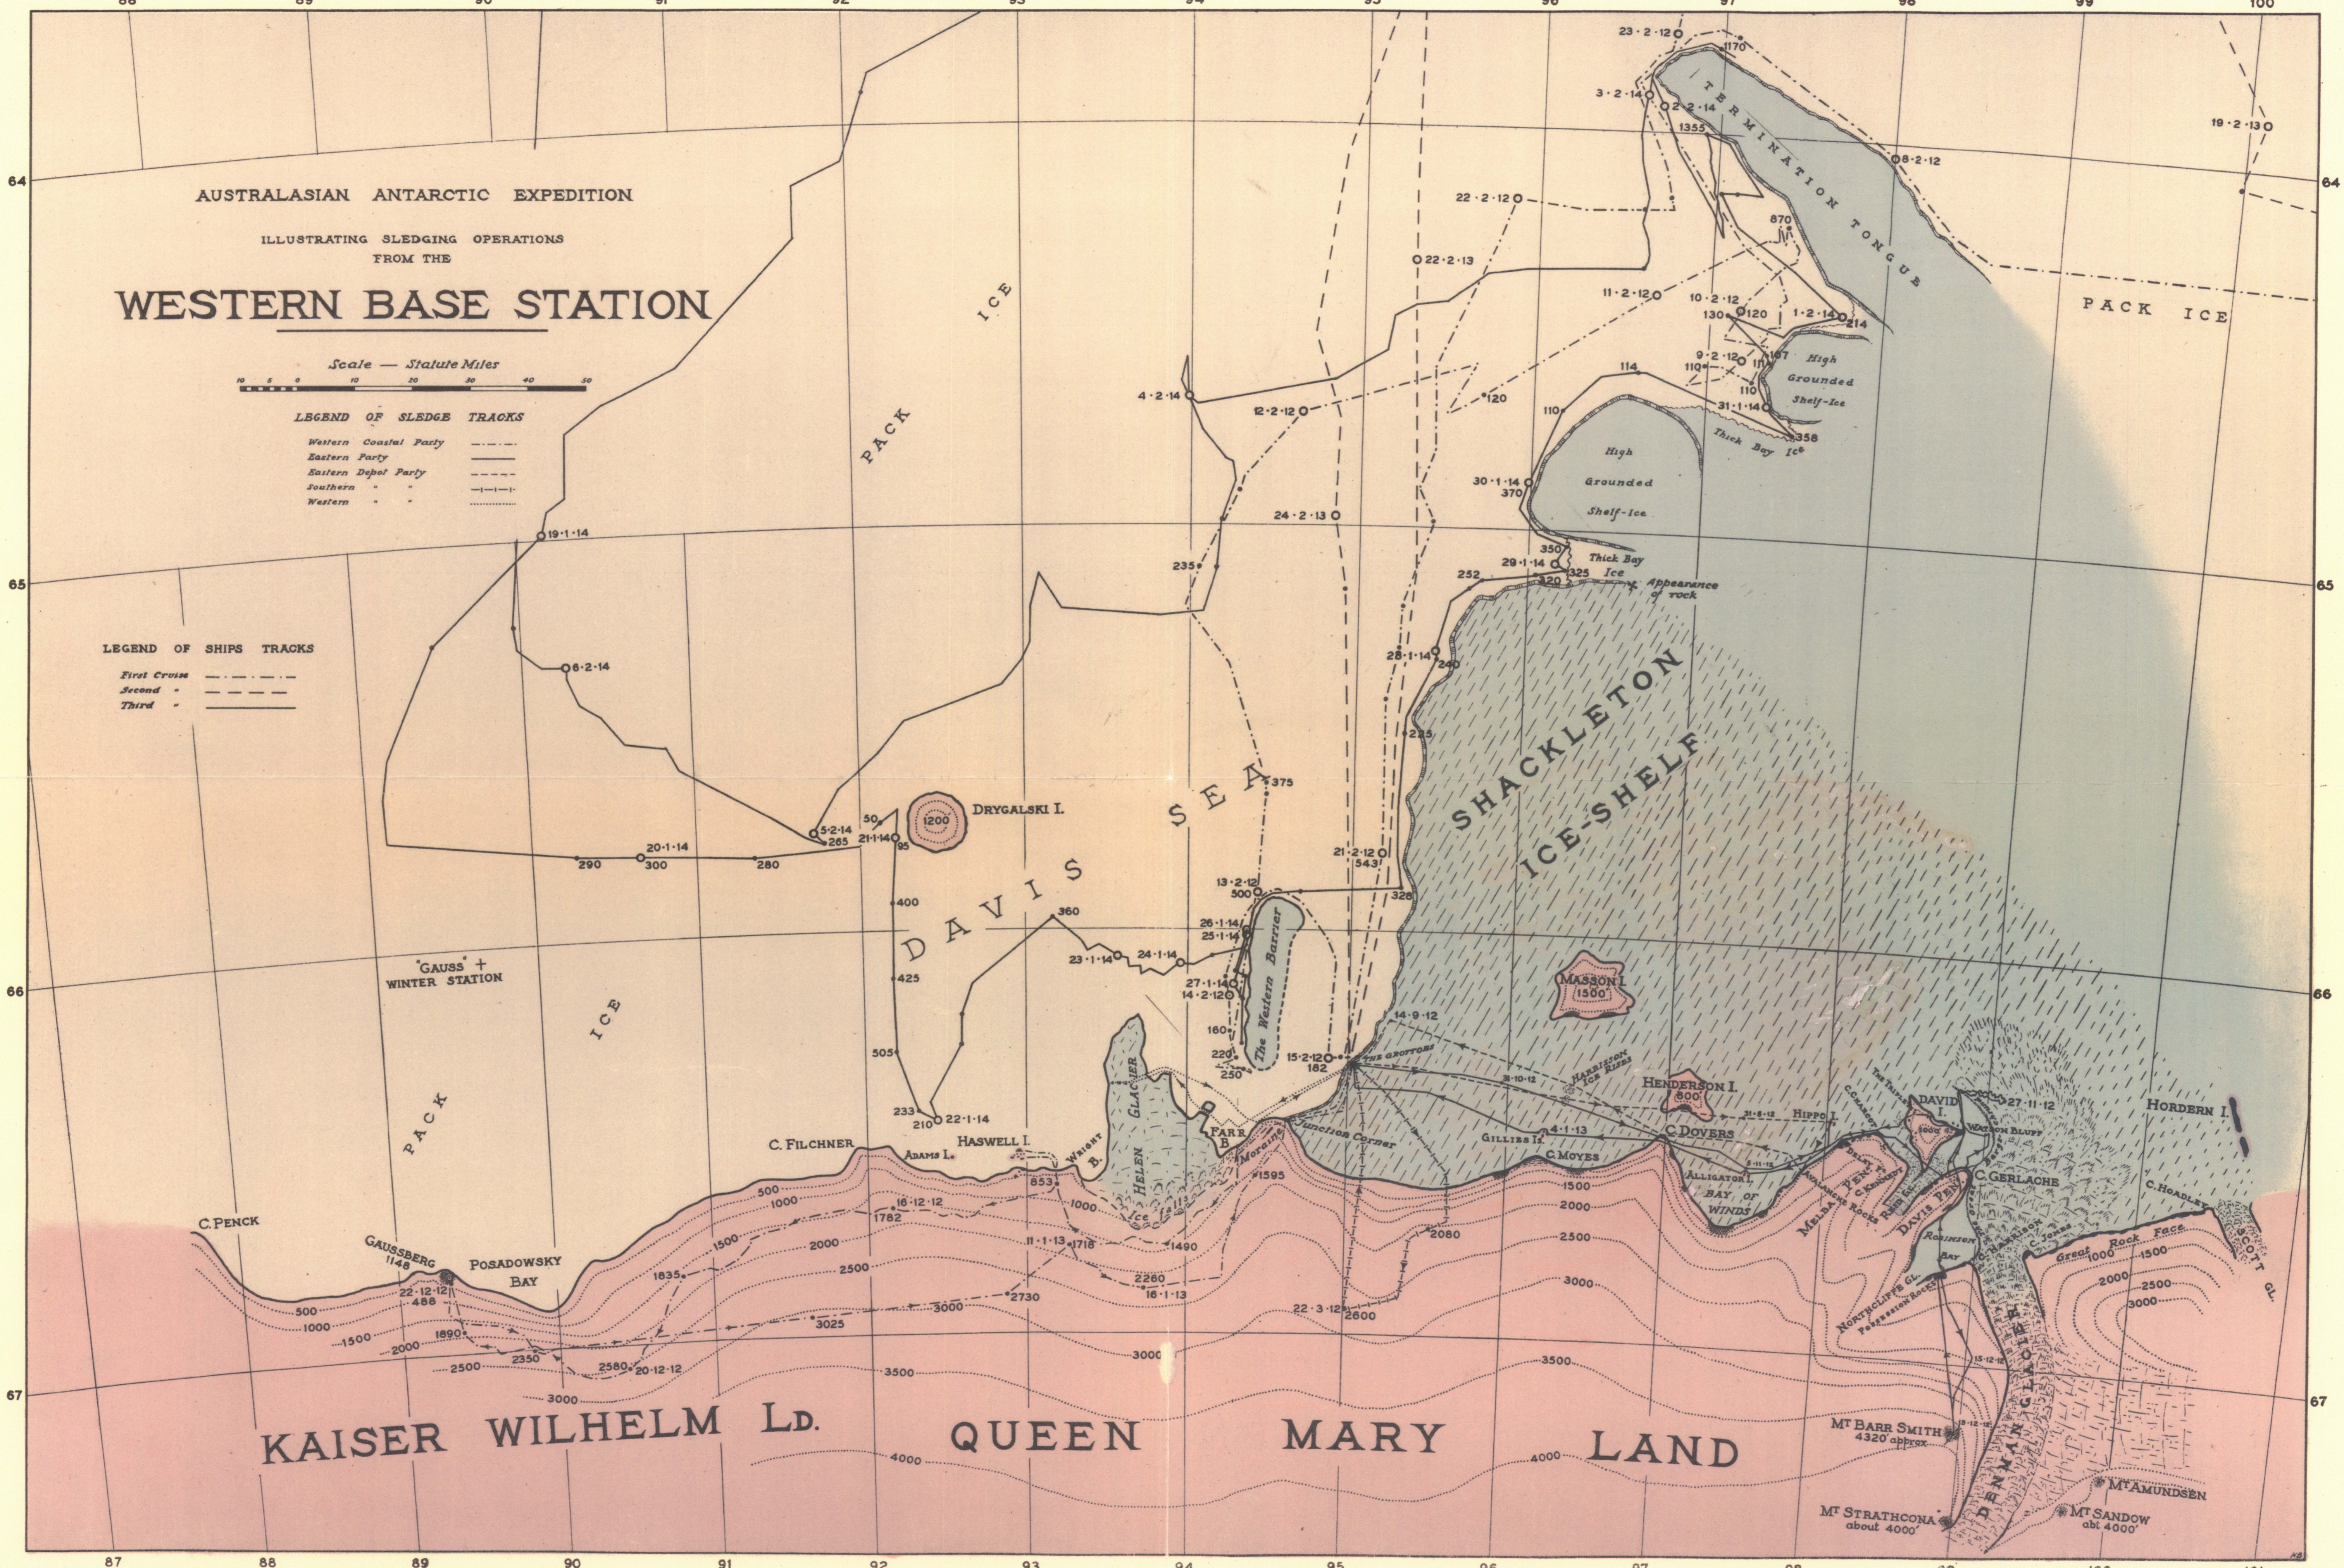

# AUSTRALASIAN ANTARCTIC EXPEDITION ILLUSTRATING SLEDGING OPERATIONS FROM THE WESTERN BASE STATION

### LEGEND OF SLEDGE TRACKS

- Western Coastal Party ———
- Eastern Party ———
- Eastern Depot Party ———
- Southern " " ———
- Western " " ———

### LEGEND OF SHIPS TRACKS

- First Cruise ———
- Second " ———
- Third " ———

KAISER WILHELM LD. QUEEN MARY LAND

MT BARR SMITH 4320 approx.  
MT STRATHCONA about 4000'  
MT AMUNDSEN  
MT SANDOW abt 4000'