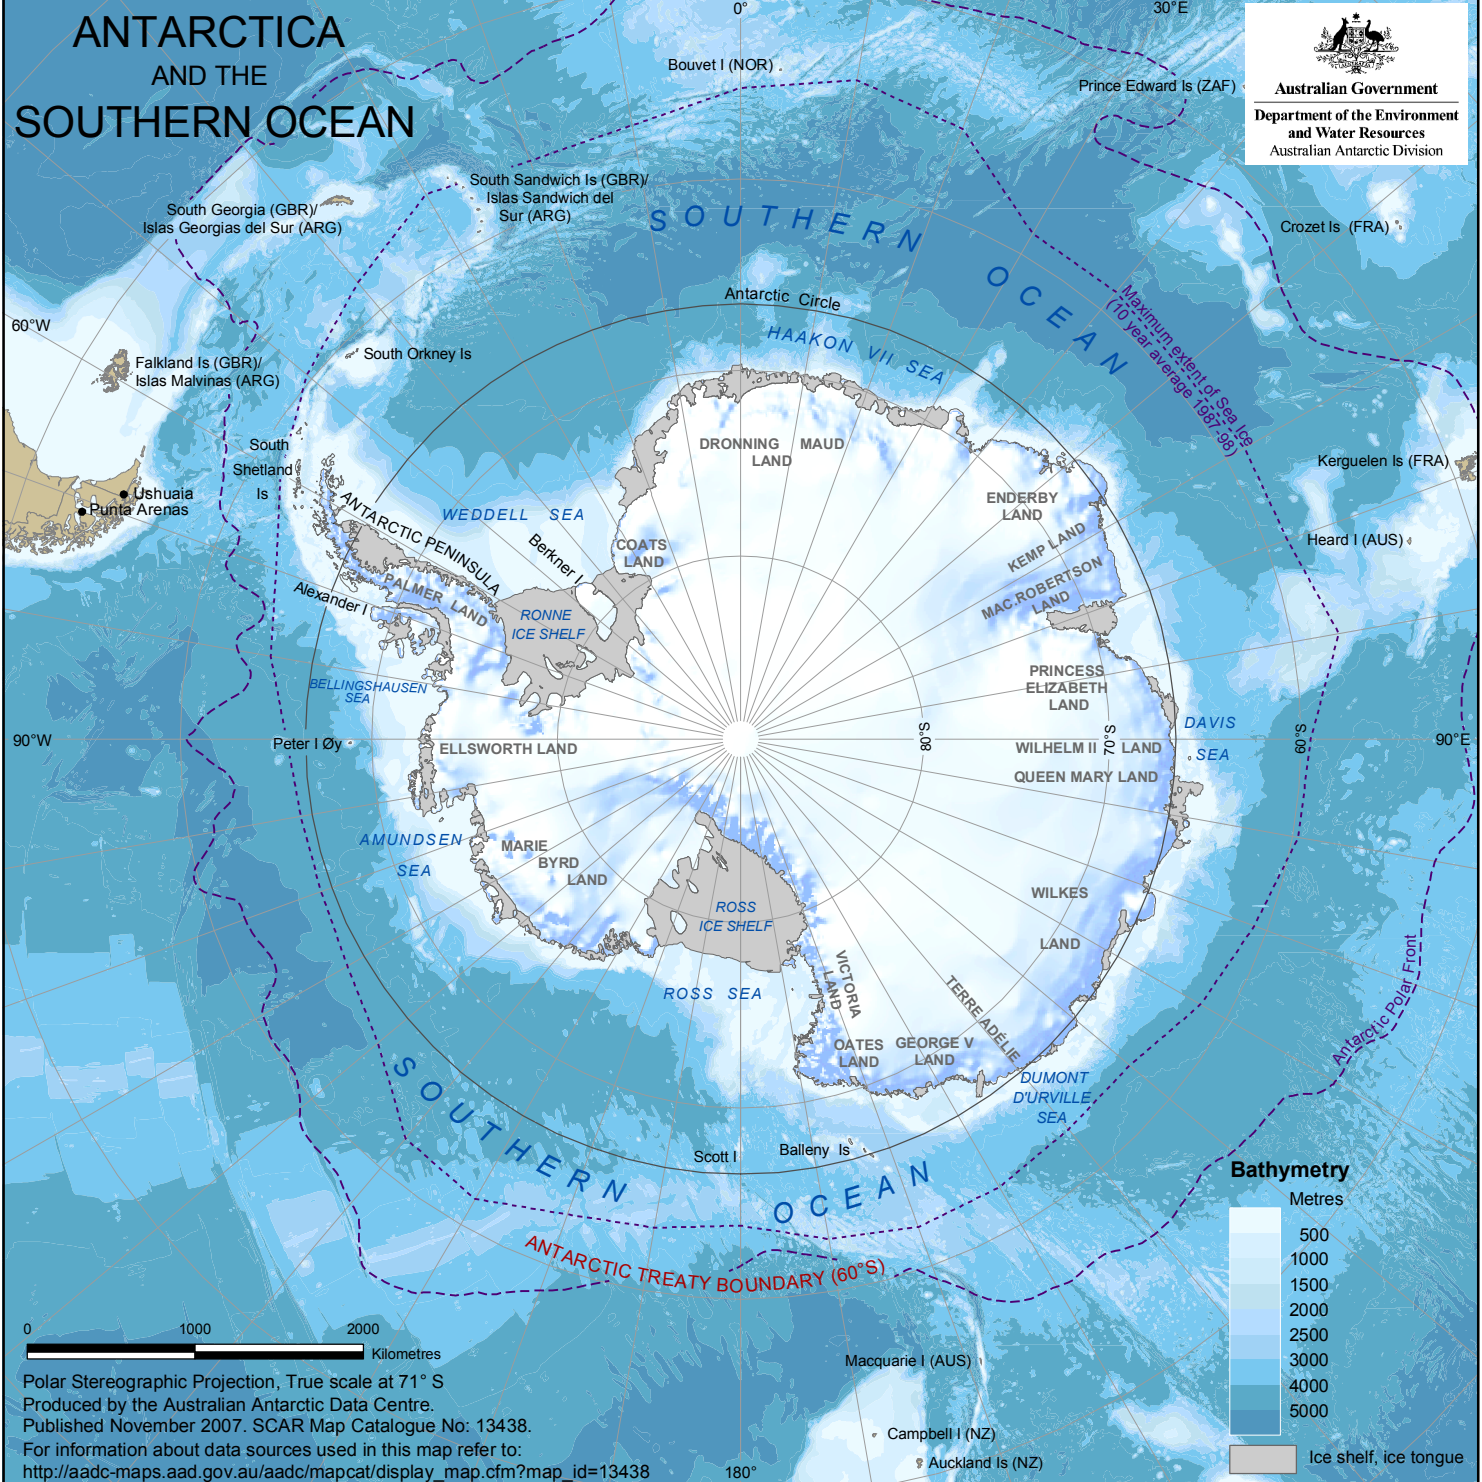

# ANTARCTICA AND THE SOUTHERN OCEAN

Polar Stereographic Projection, True scale at 71° S  
 Produced by the Australian Antarctic Data Centre.  
 Published November 2007. SCAR Map Catalogue No: 13438.  
 For information about data sources used in this map refer to:  
[http://aadc-maps.aad.gov.au/aadc/mapcat/display\\_map.cfm?map\\_id=13438](http://aadc-maps.aad.gov.au/aadc/mapcat/display_map.cfm?map_id=13438)