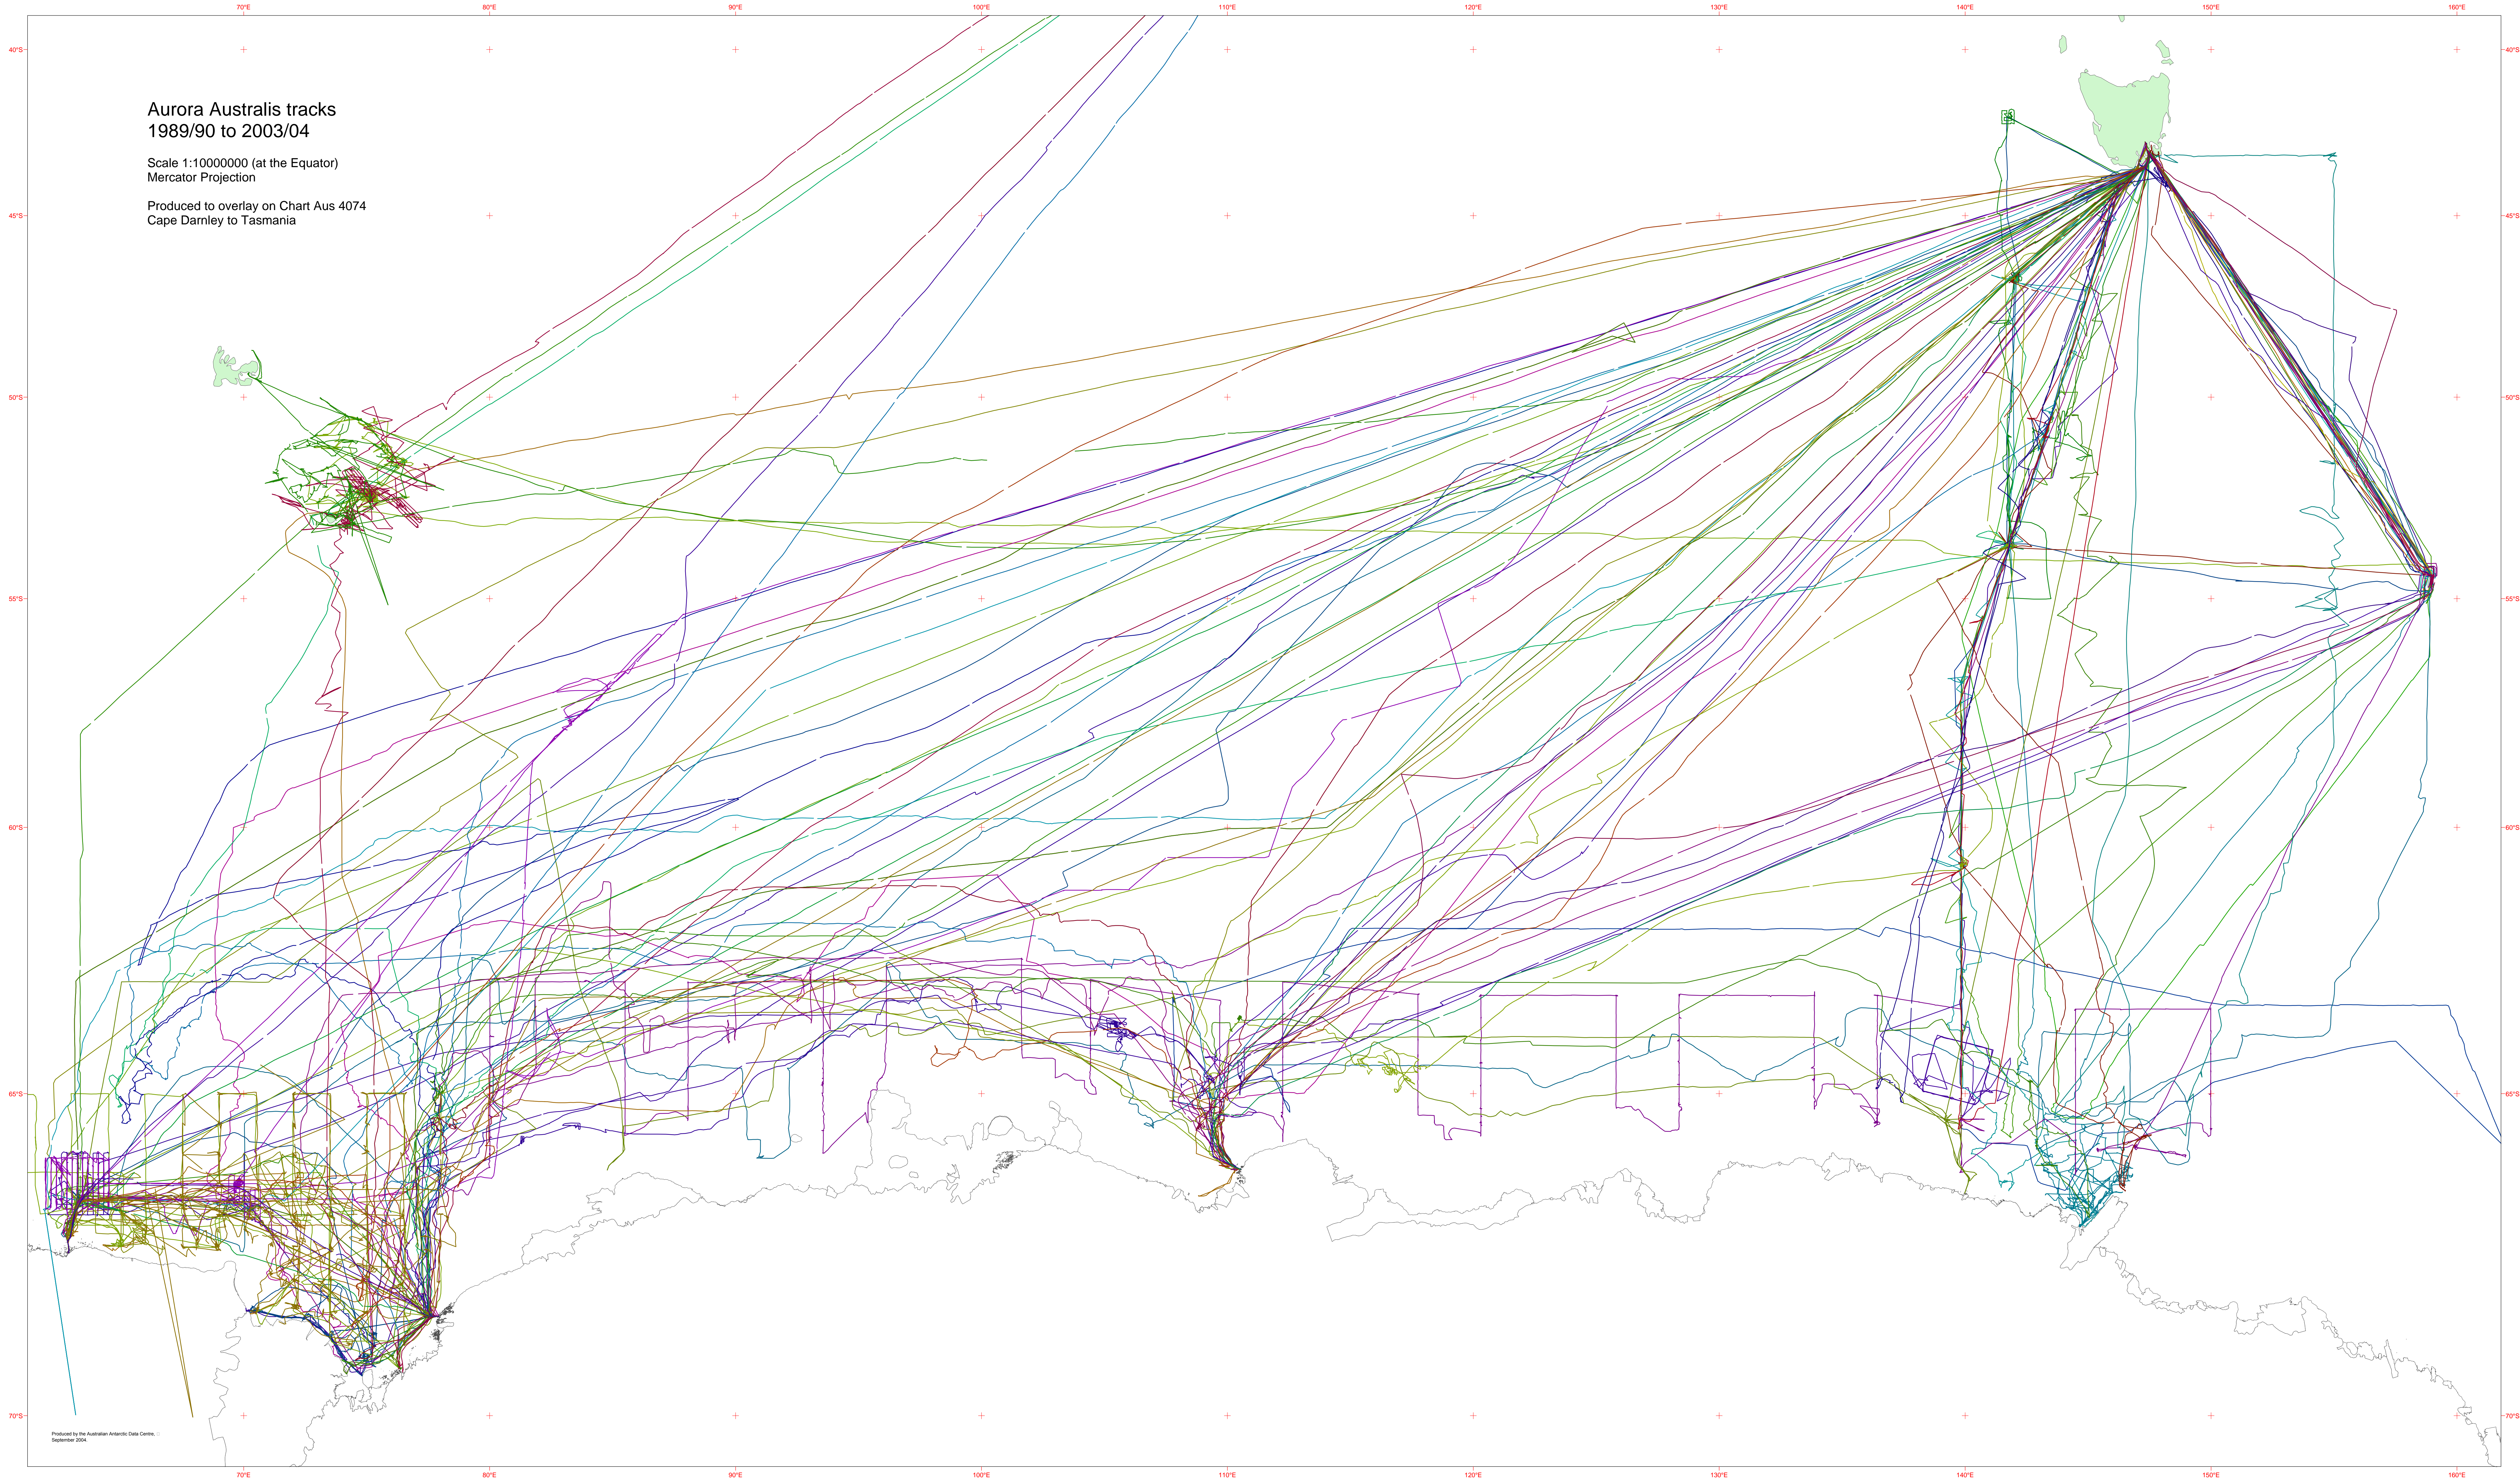

**Aurora Australis tracks
1989/90 to 2003/04**

Scale 1:10000000 (at the Equator)
Mercator Projection

Produced to overlay on Chart Aus 4074
Cape Darnley to Tasmania