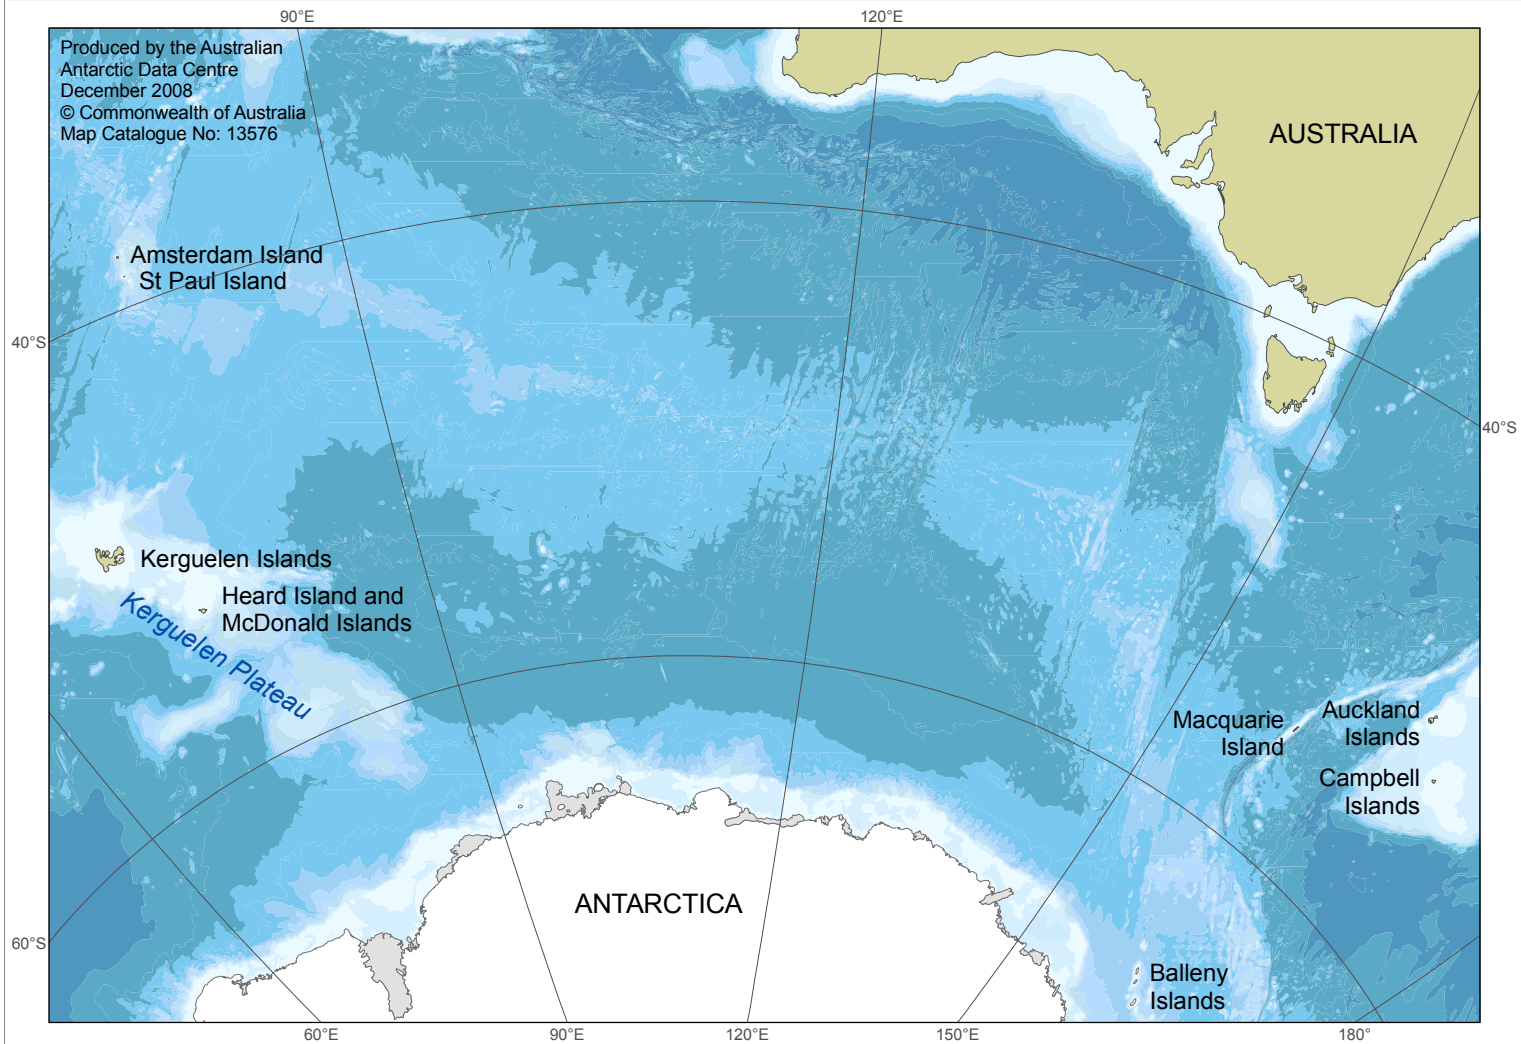

Produced by the Australian
Antarctic Data Centre
December 2008
© Commonwealth of Australia
Map Catalogue No: 13576

AUSTRALIA

Amsterdam Island
St Paul Island

Kerguelen Islands
Heard Island and
McDonald Islands

Kerguelen Plateau

Macquarie Island
Auckland Islands
Campbell Islands

Balleny Islands

ANTARCTICA

90°E

120°E

40°S

40°S

60°S

60°E

90°E

120°E

150°E

180°