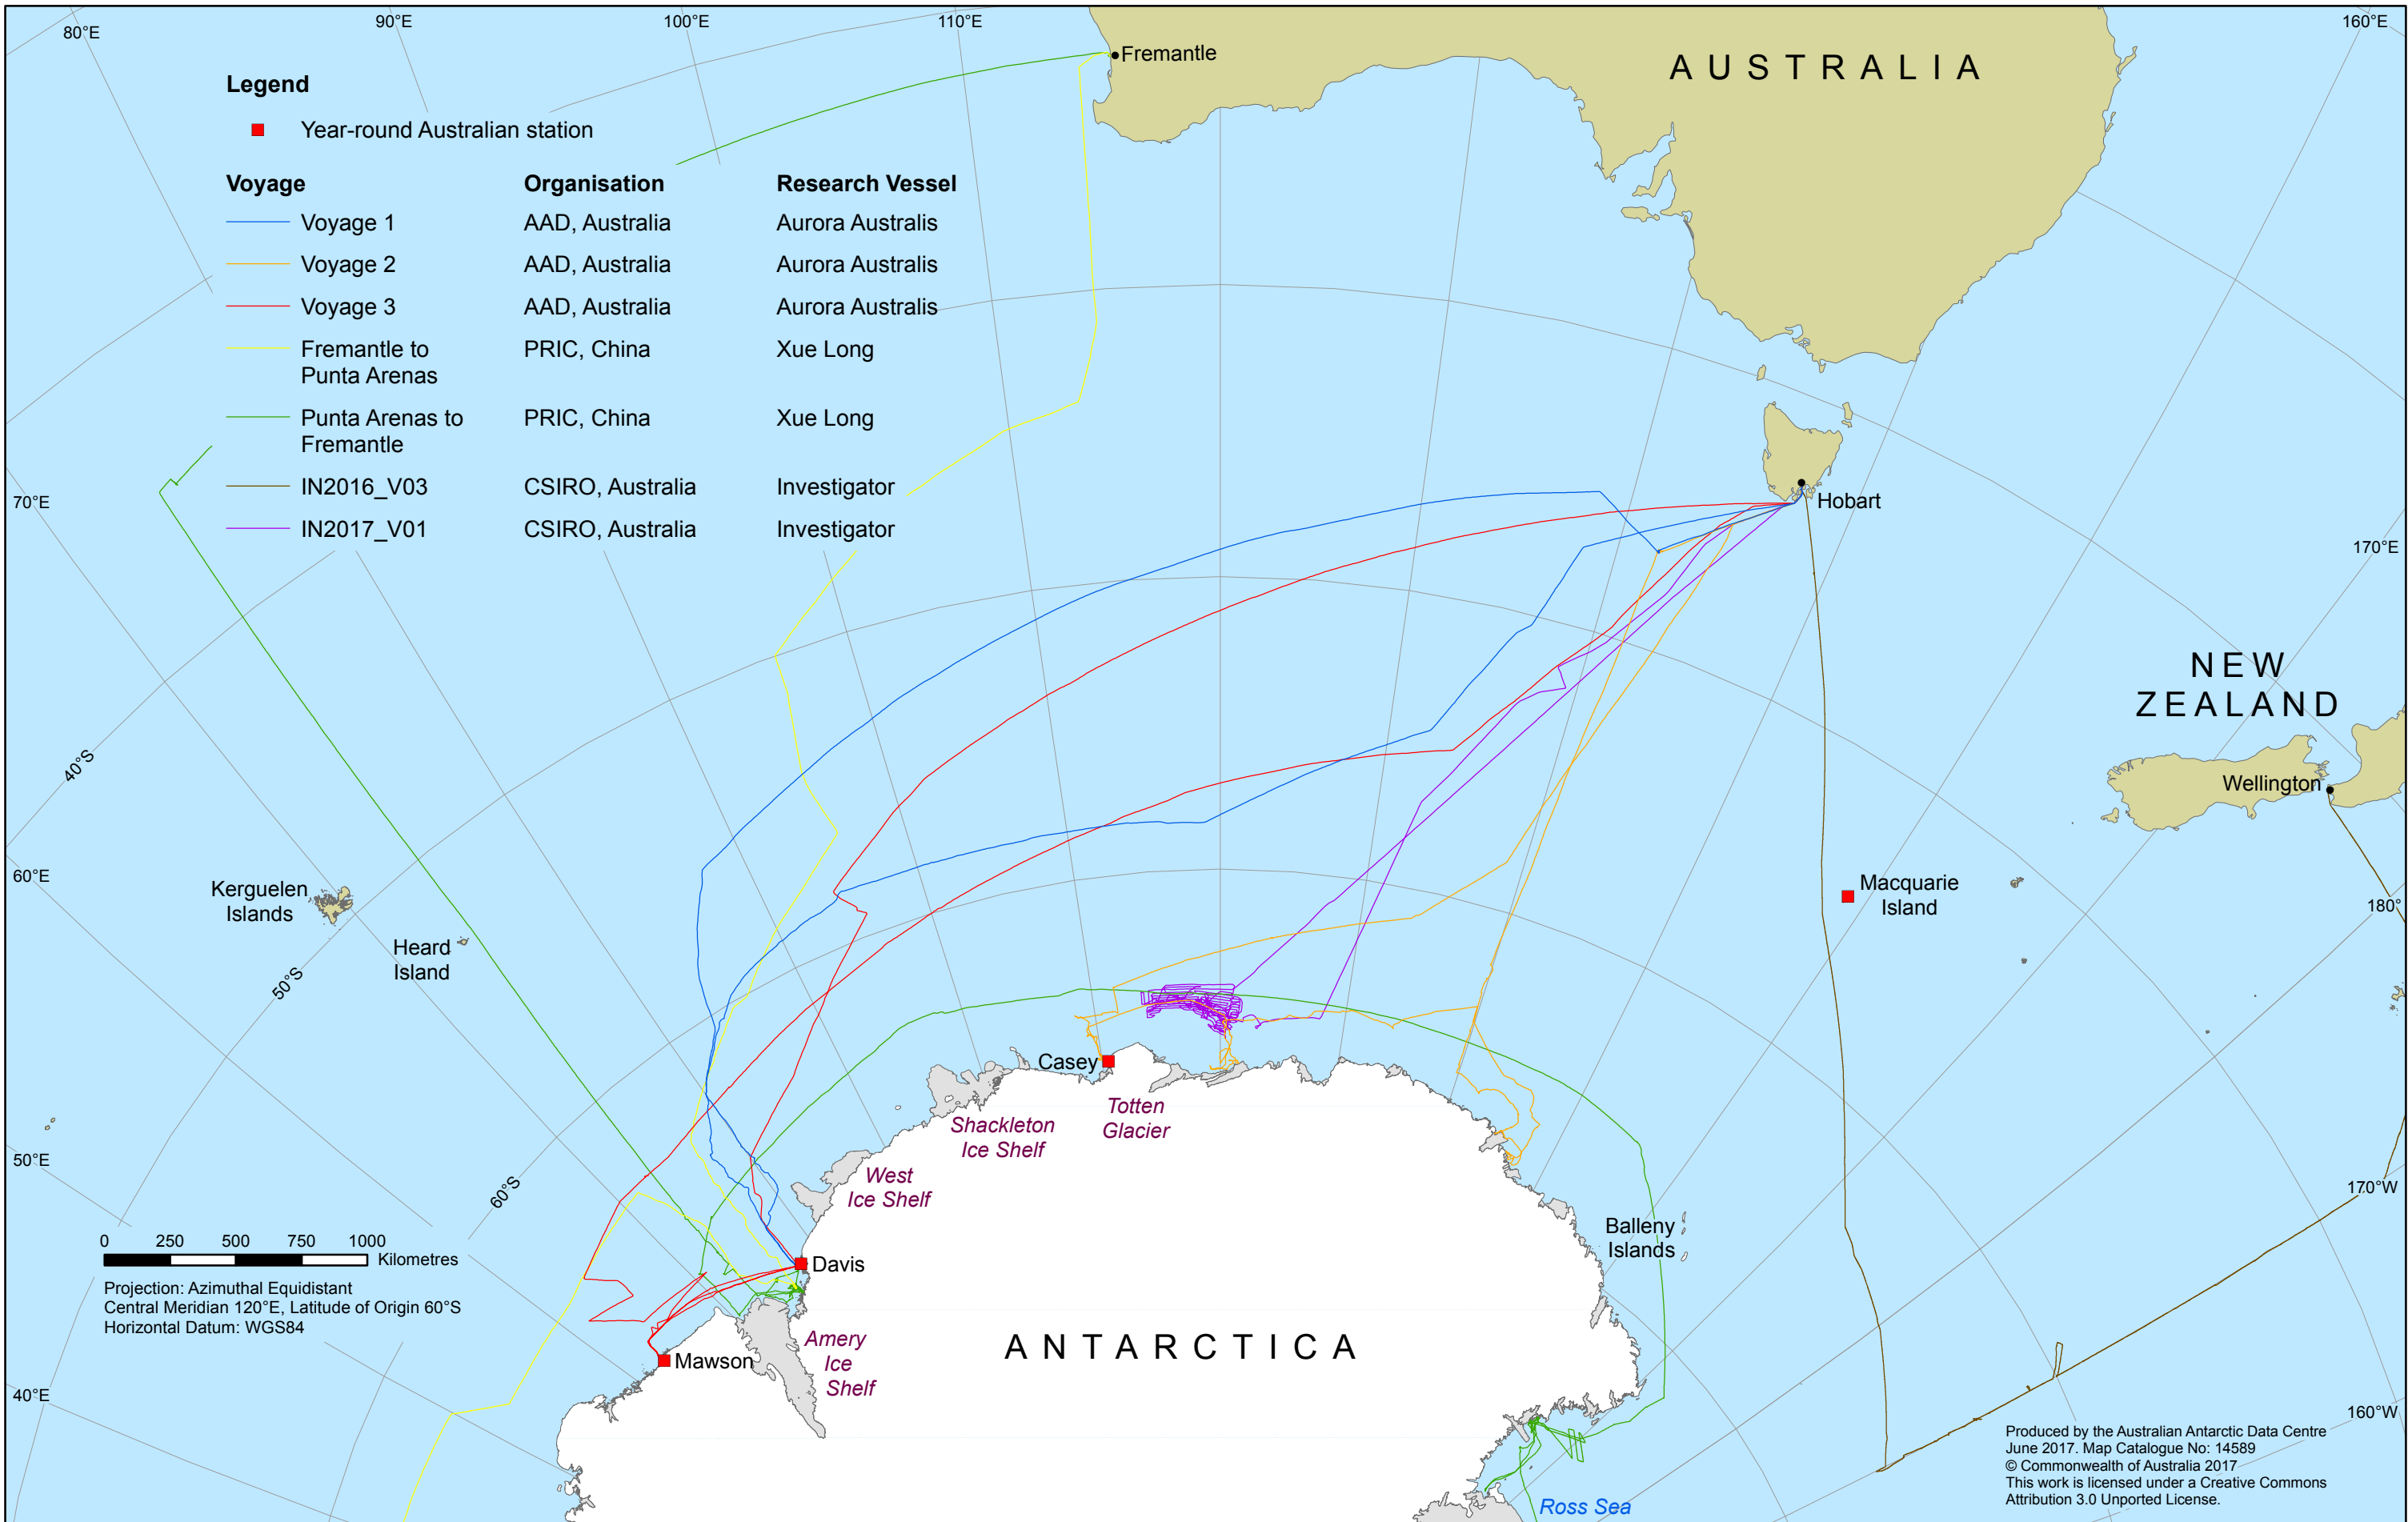

SEA ICE REPORTING 2016/17 VOYAGES

Legend

■ Year-round Australian station

Voyage

— Voyage 1

— Voyage 2

— Voyage 3

— Fremantle to
Punta Arenas

— Punta Arenas to
Fremantle

— IN2016_V03

— IN2017_V01

Organisation

AAD, Australia

AAD, Australia

AAD, Australia

PRIC, China

PRIC, China

CSIRO, Australia

CSIRO, Australia

Research Vessel

Aurora Australis

Aurora Australis

Aurora Australis

Xue Long

Xue Long

Investigator

Investigator

Projection: Azimuthal Equidistant
Central Meridian 120°E, Latitude of Origin 60°S
Horizontal Datum: WGS84

Produced by the Australian Antarctic Data Centre
June 2017. Map Catalogue No: 14589
© Commonwealth of Australia 2017
This work is licensed under a Creative Commons
Attribution 3.0 Unported License.