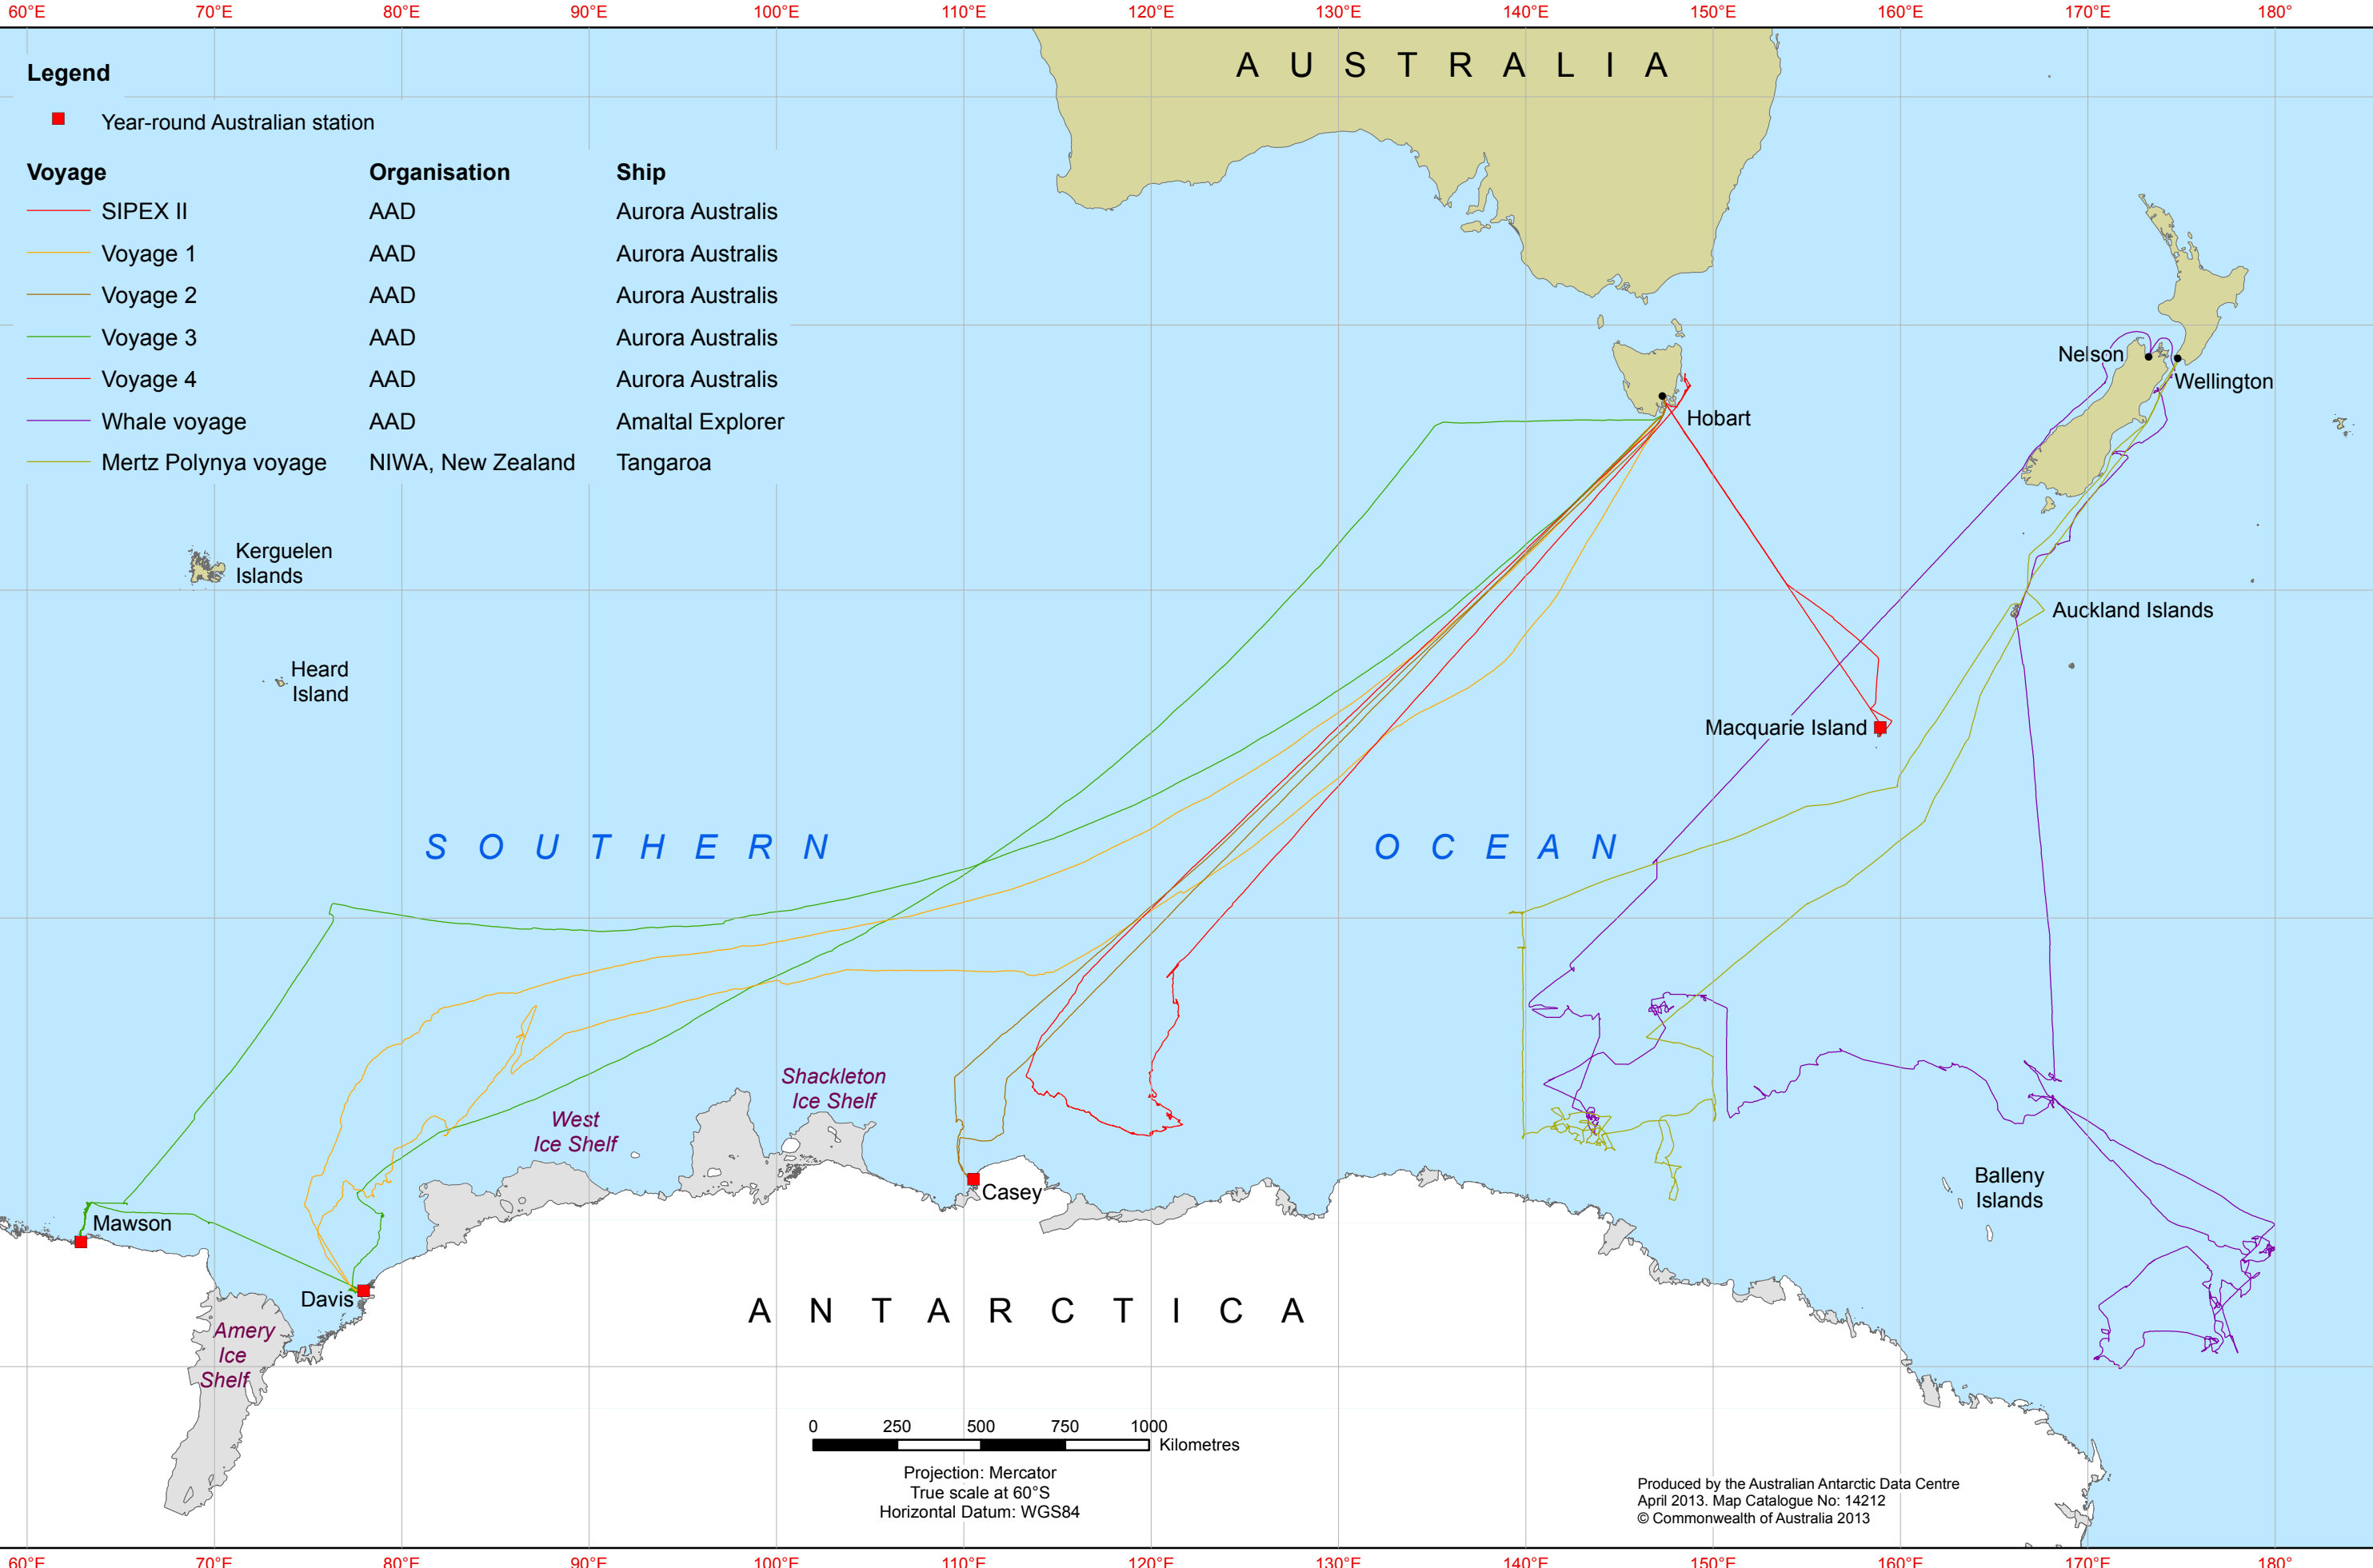

AUSTRALIAN ANTARCTIC PROGRAM 2012/13 VOYAGE SEASON

Legend
■ Year-round Australian station

Voyage	Organisation	Ship
— SIPEX II	AAD	Aurora Australis
— Voyage 1	AAD	Aurora Australis
— Voyage 2	AAD	Aurora Australis
— Voyage 3	AAD	Aurora Australis
— Voyage 4	AAD	Aurora Australis
— Whale voyage	AAD	Amaltal Explorer
— Mertz Polynya voyage	NIWA, New Zealand	Tangaroa

Projection: Mercator
 True scale at 60°S
 Horizontal Datum: WGS84

Produced by the Australian Antarctic Data Centre
 April 2013. Map Catalogue No: 14212
 © Commonwealth of Australia 2013