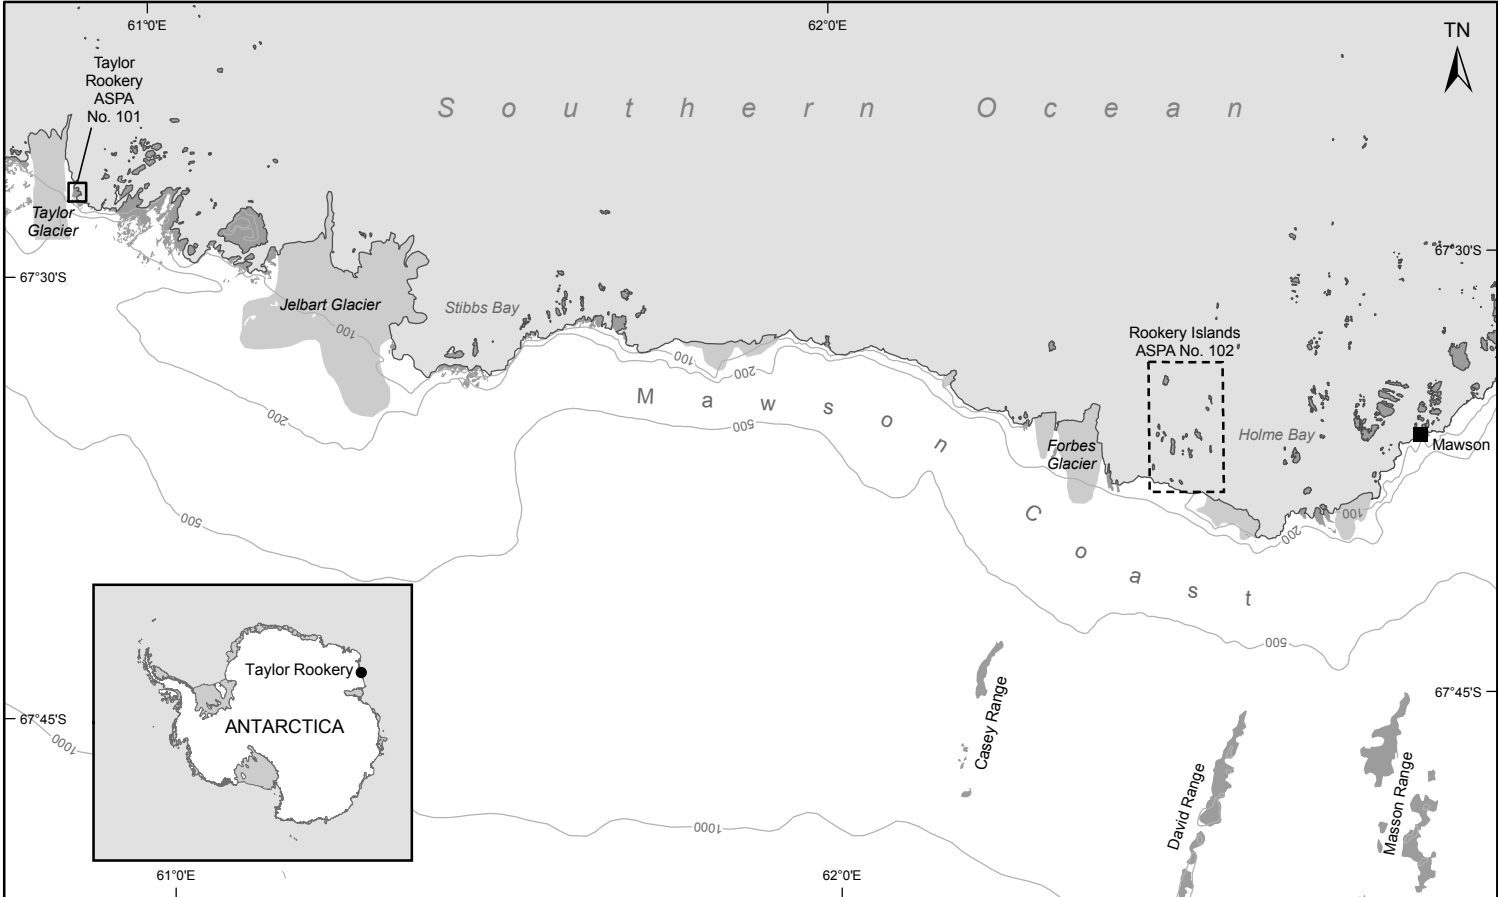

Map A: Antarctic Specially Protected Area No 101, Taylor Rookery, Mawson Coast, Mac.Robertson Land, East Antarctica

- Station
- Ice-free area
- Rookery Islands ASPA No. 102
The islands within this area
- Glacier
- Contour (metres)
- Taylor Rookery ASPA No. 101

Horizontal Datum: WGS84
 Projection: UTM Zone 41