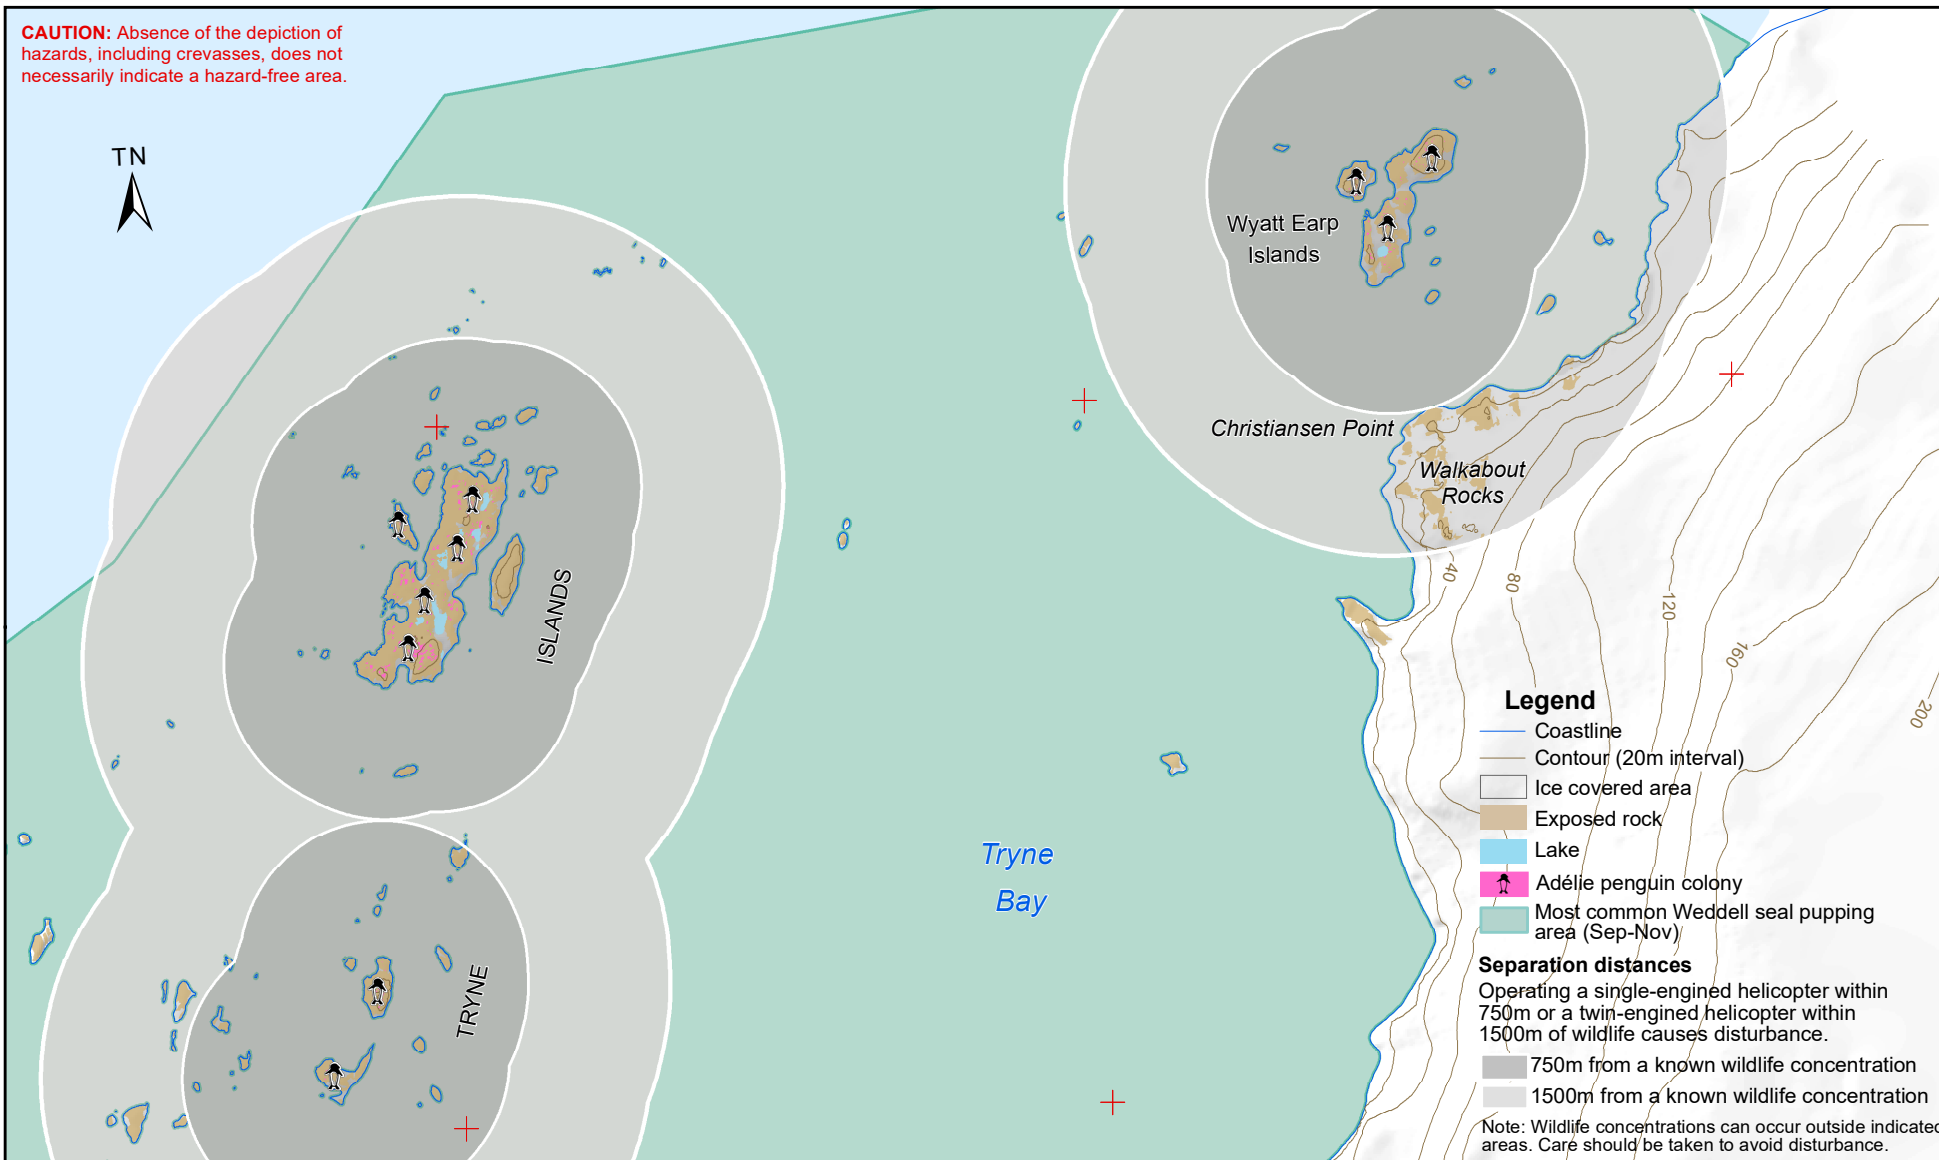

Tryne and Wyatt Earp Islands

CAUTION: Absence of the depiction of hazards, including crevasses, does not necessarily indicate a hazard-free area.

 Australian Government
 Department of the Environment and Energy
 Australian Antarctic Division

0 0.5 1 2 3 Kilometres

Projection: UTM Zone 44. Horizontal Datum: WGS84

Produced by the Australian Antarctic Data Centre
 November 2018, Map Catalogue No: 14682
 © Commonwealth of Australia 2018

78°25'E

78°30'E

78°35'E

68°22'S

68°24'S