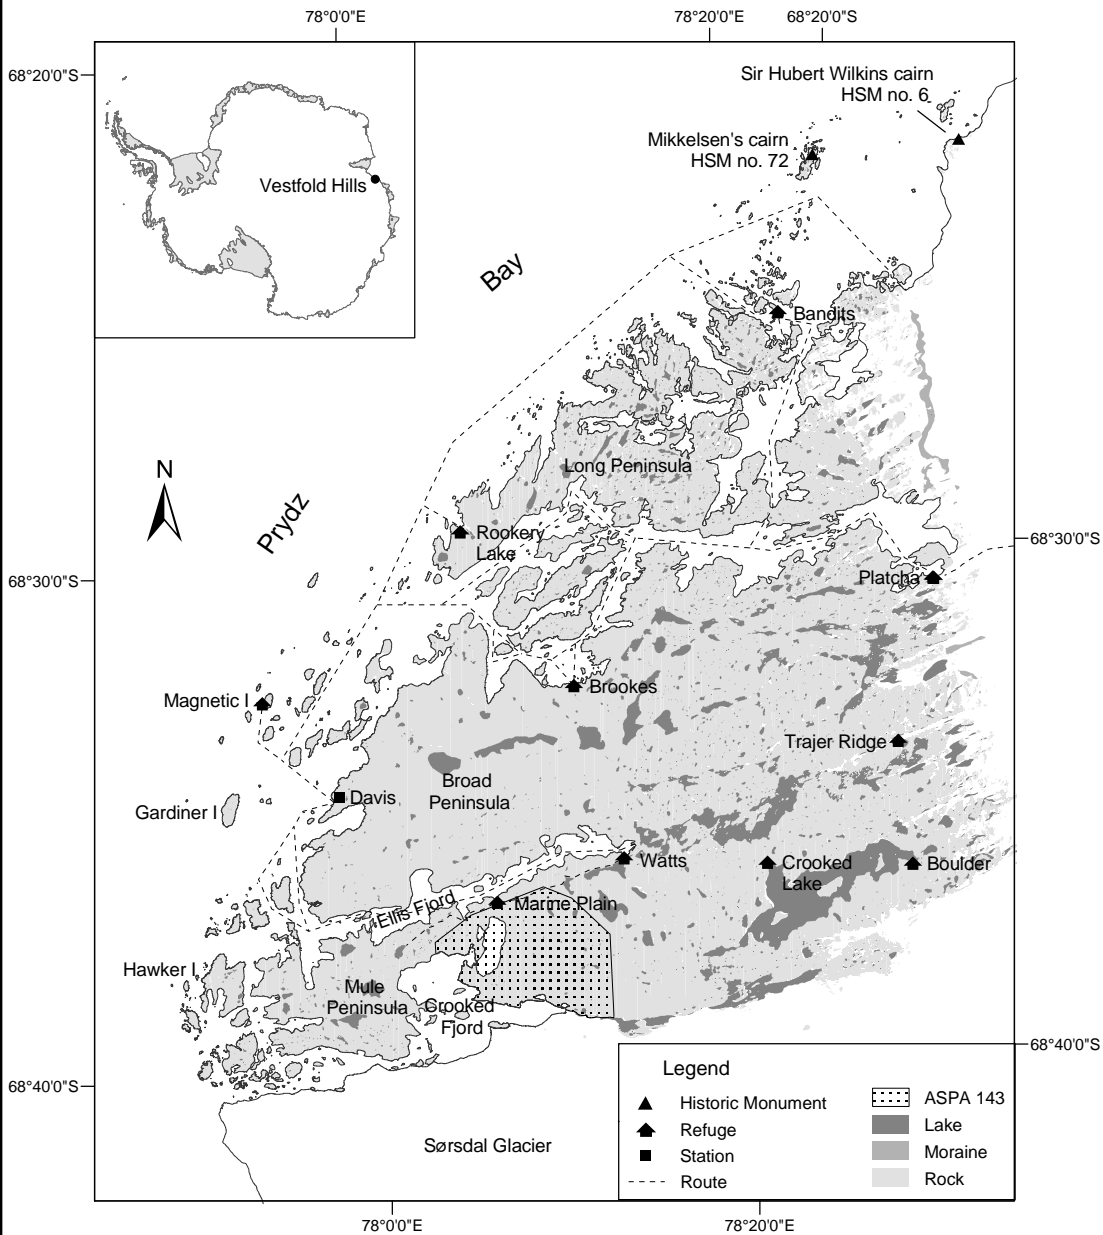

# Map A Marine Plain, Antarctic Specially Protected Area, Vestfold Hills, East Antarctica

Horizontal Datum: WGS84  
 Projection: UTM Zone 44

Produced by the  
 Australian Antarctic Division,  
 July 2002.