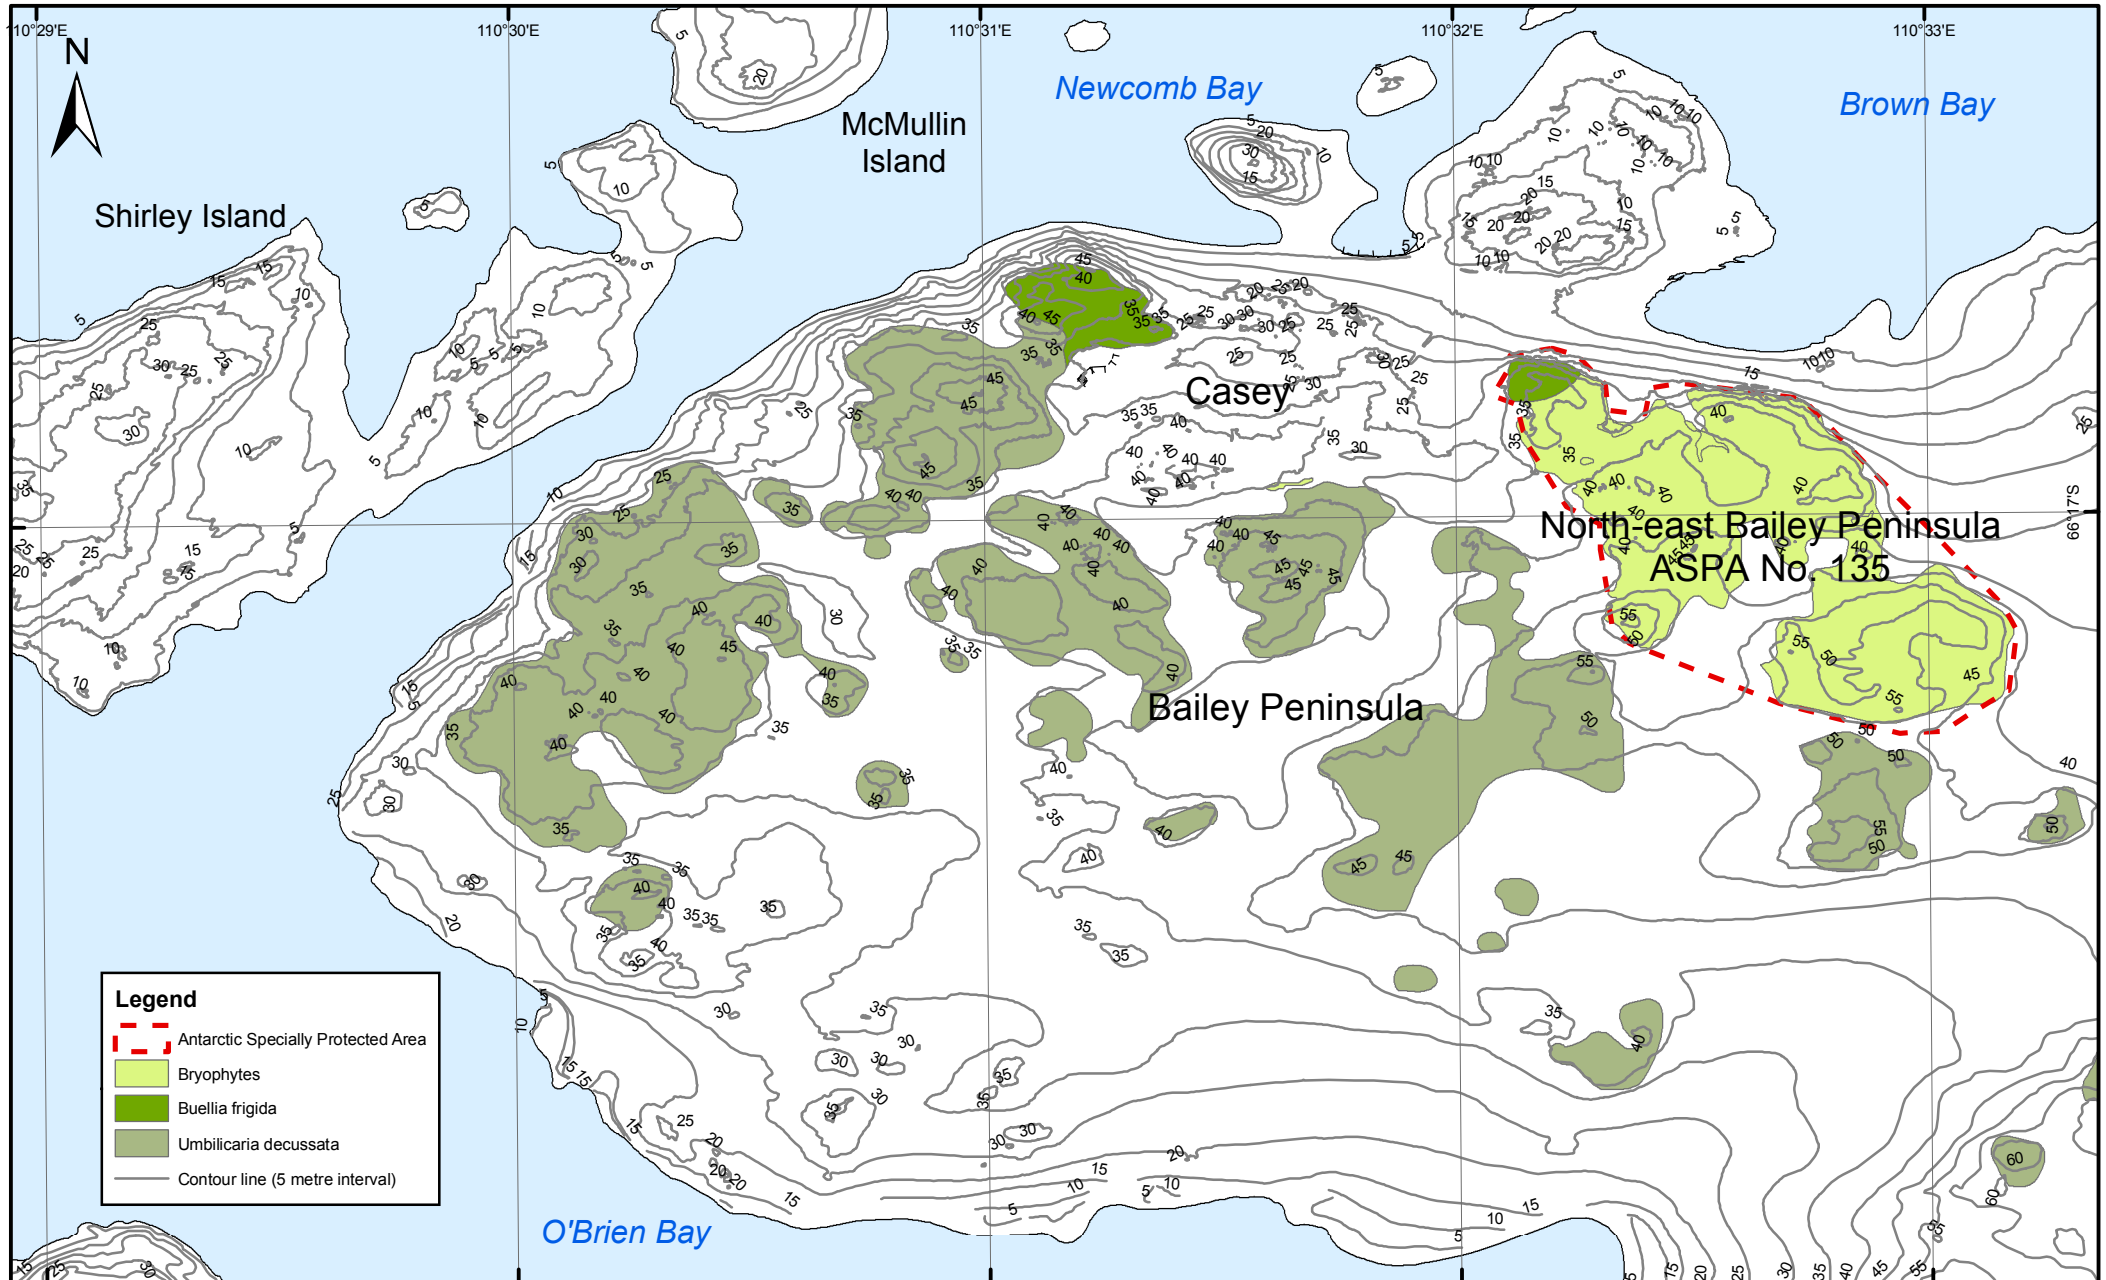

Australian Government

Department of the Environment, Water, Heritage and the Arts
Australian Antarctic Division

Map C North-east Bailey Peninsula, Antarctic Specially Protected Area No. 135 Vegetation

Legend

- Antarctic Specially Protected Area
- Bryophytes
- Buellia frigida
- Umbilicaria decussata
- Contour line (5 metre interval)

Horizontal Datum: WGS84
Projection: UTM Zone 49

Produced by Antarctic Territories Environment & Policy Section, & Australian Antarctic Data Centre, March 2008
Map available at: <http://aadc-maps.aad.gov.au/aadc/mapcat/>