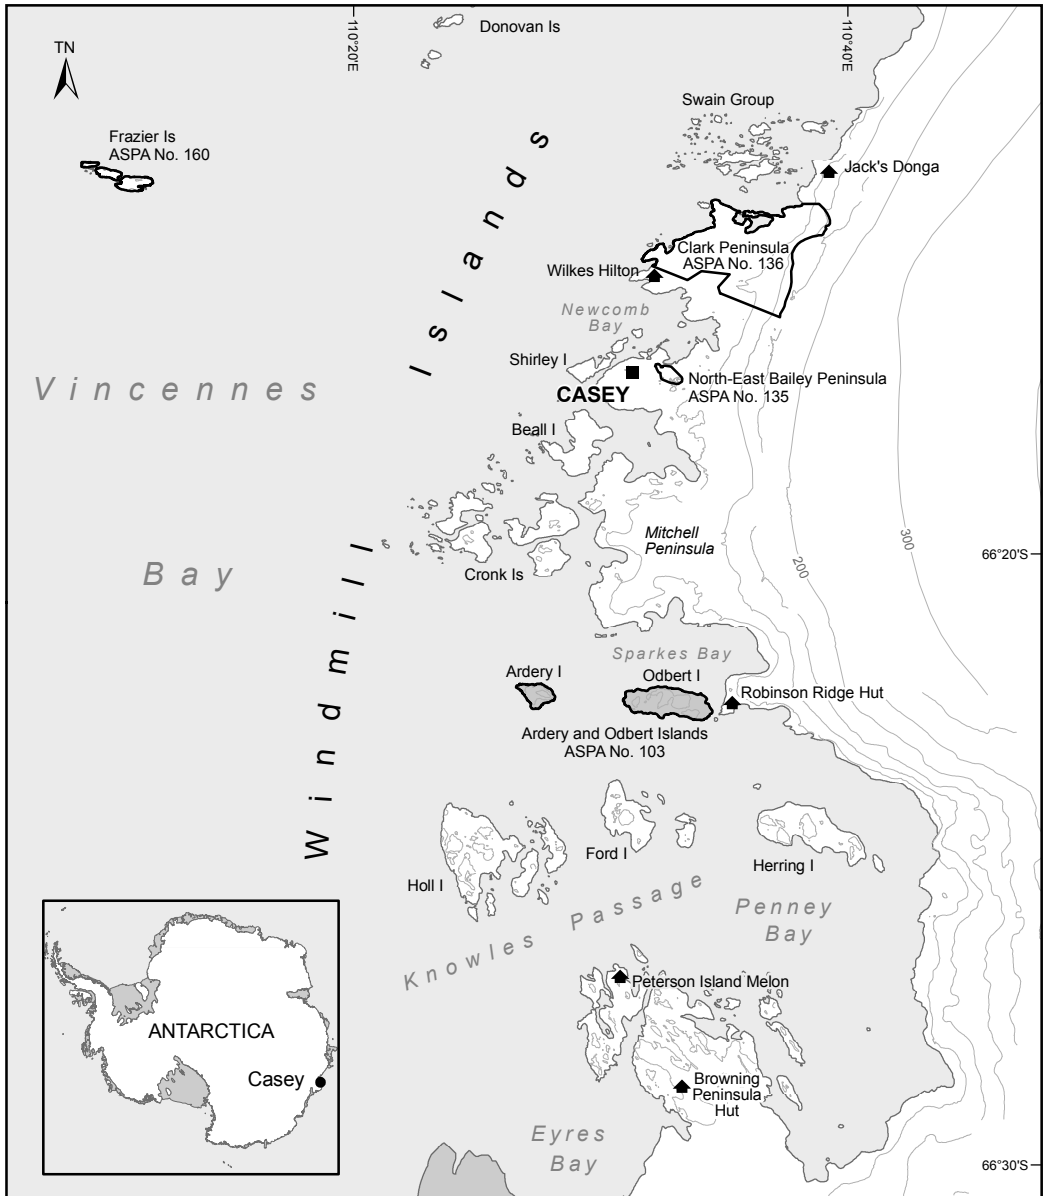

Map A: Antarctic Specially Protected Area No 103, Ardery Island and Odbert Island, Budd Coast, Wikes Land, East Antarctica

0 2 4 6 8
 Kilometres

Horizontal Datum: WGS84
 Projection: UTM Zone 49

Map Available at: <http://data.aad.gov.au/aadc/mapcat/>
 Map Catalogue No. 13722
 Produced by the Australian Antarctic Data Centre,
 Australian Antarctic Division, March 2010.
 © Commonwealth of Australia 2010