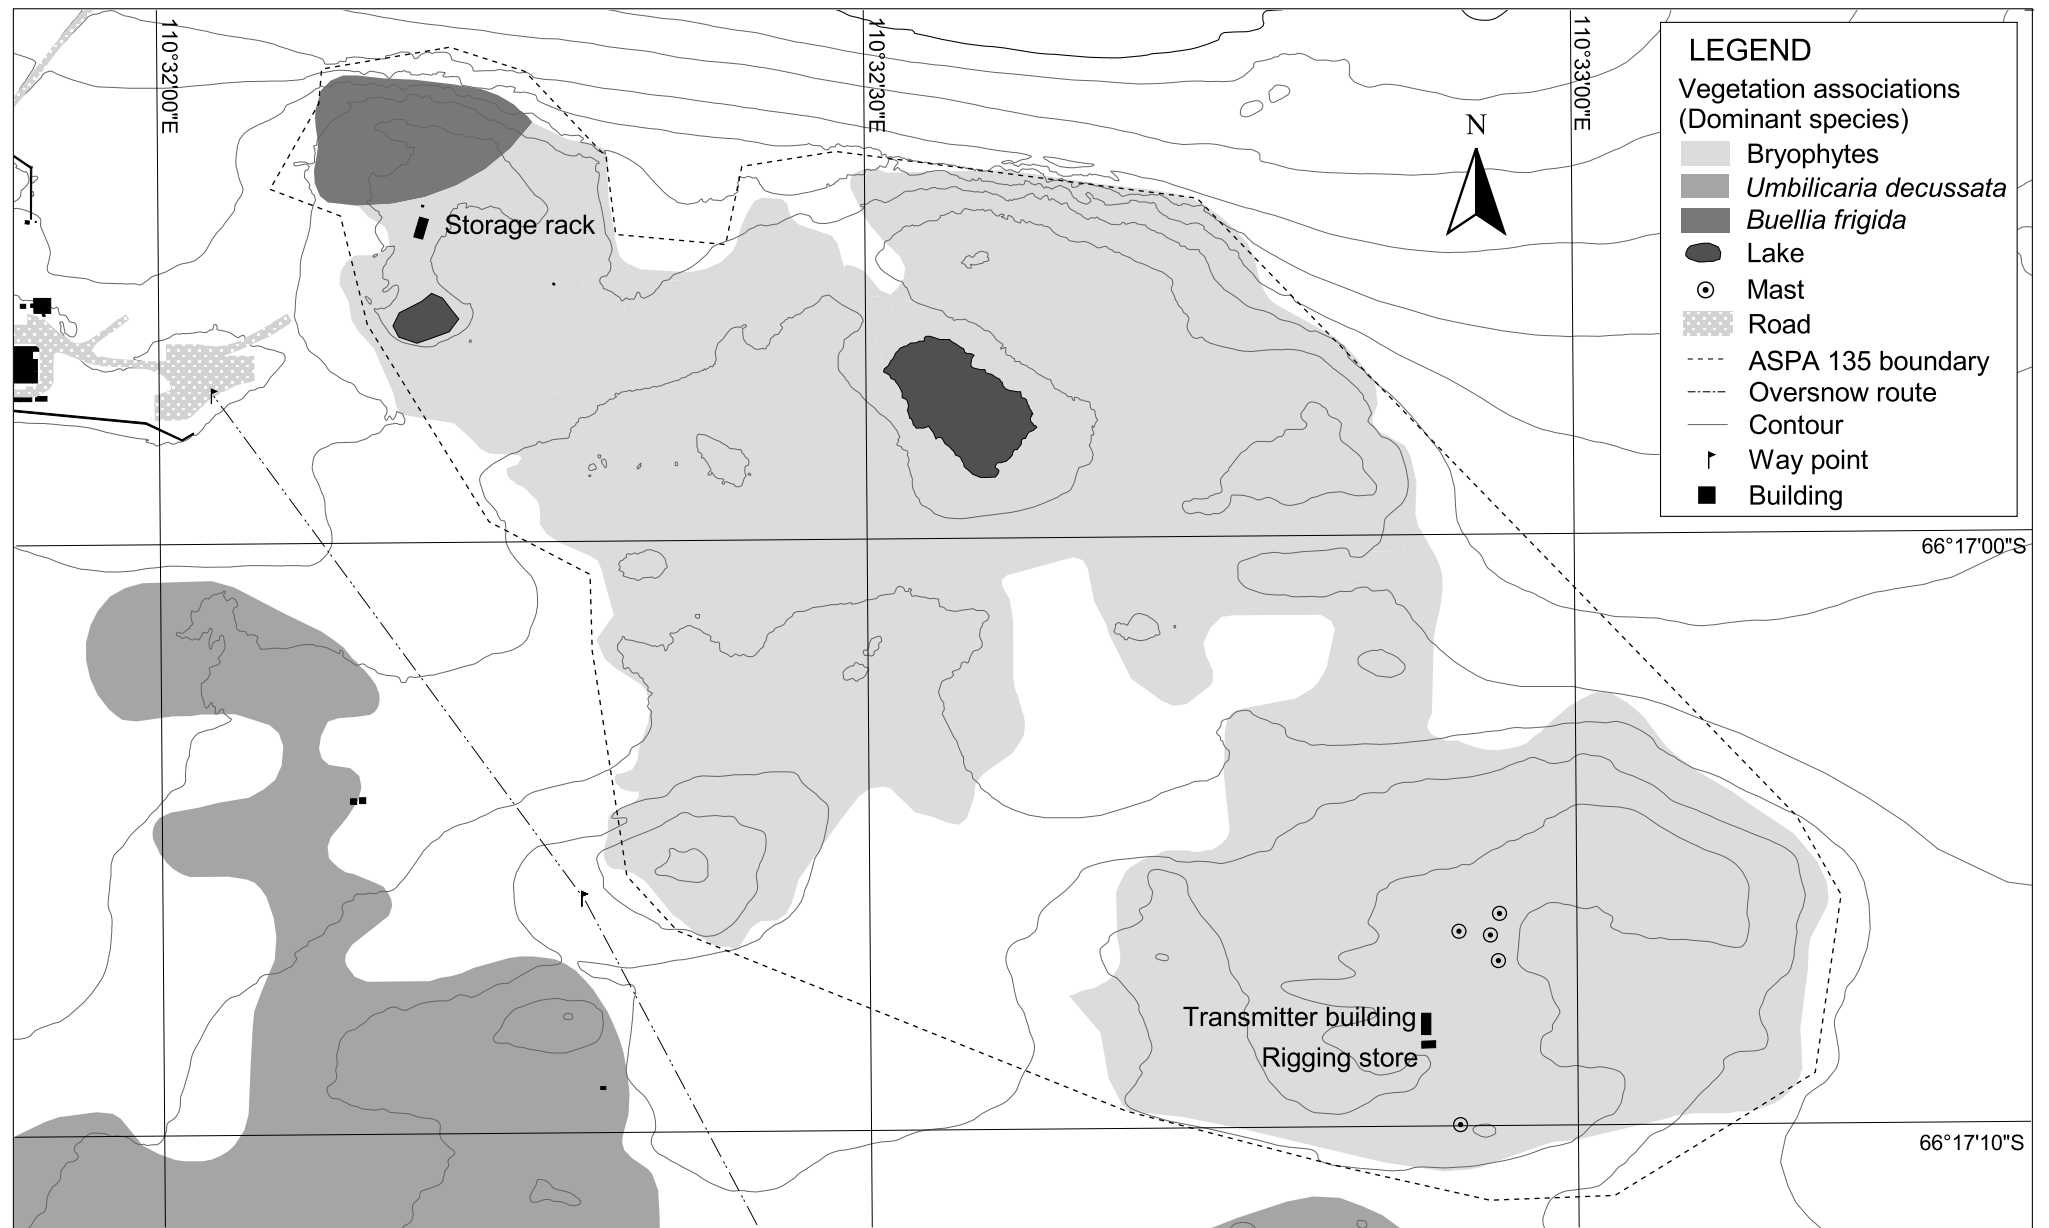

MAP F North-east Bailey Peninsula, Antarctic Specially Protected Area No.135.

LEGEND

Vegetation associations
(Dominant species)

- Bryophytes
- Umbilicaria decussata*
- Buellia frigida*
- Lake
- Mast
- Road
- ASPA 135 boundary
- Oversnow route
- Contour
- Way point
- Building

Horizontal Datum: WGS84
 Projection: UTM Zone 49
 Contour Interval: 5 m

Produced by the Australian
 Antarctic Data Centre,
 August 2002