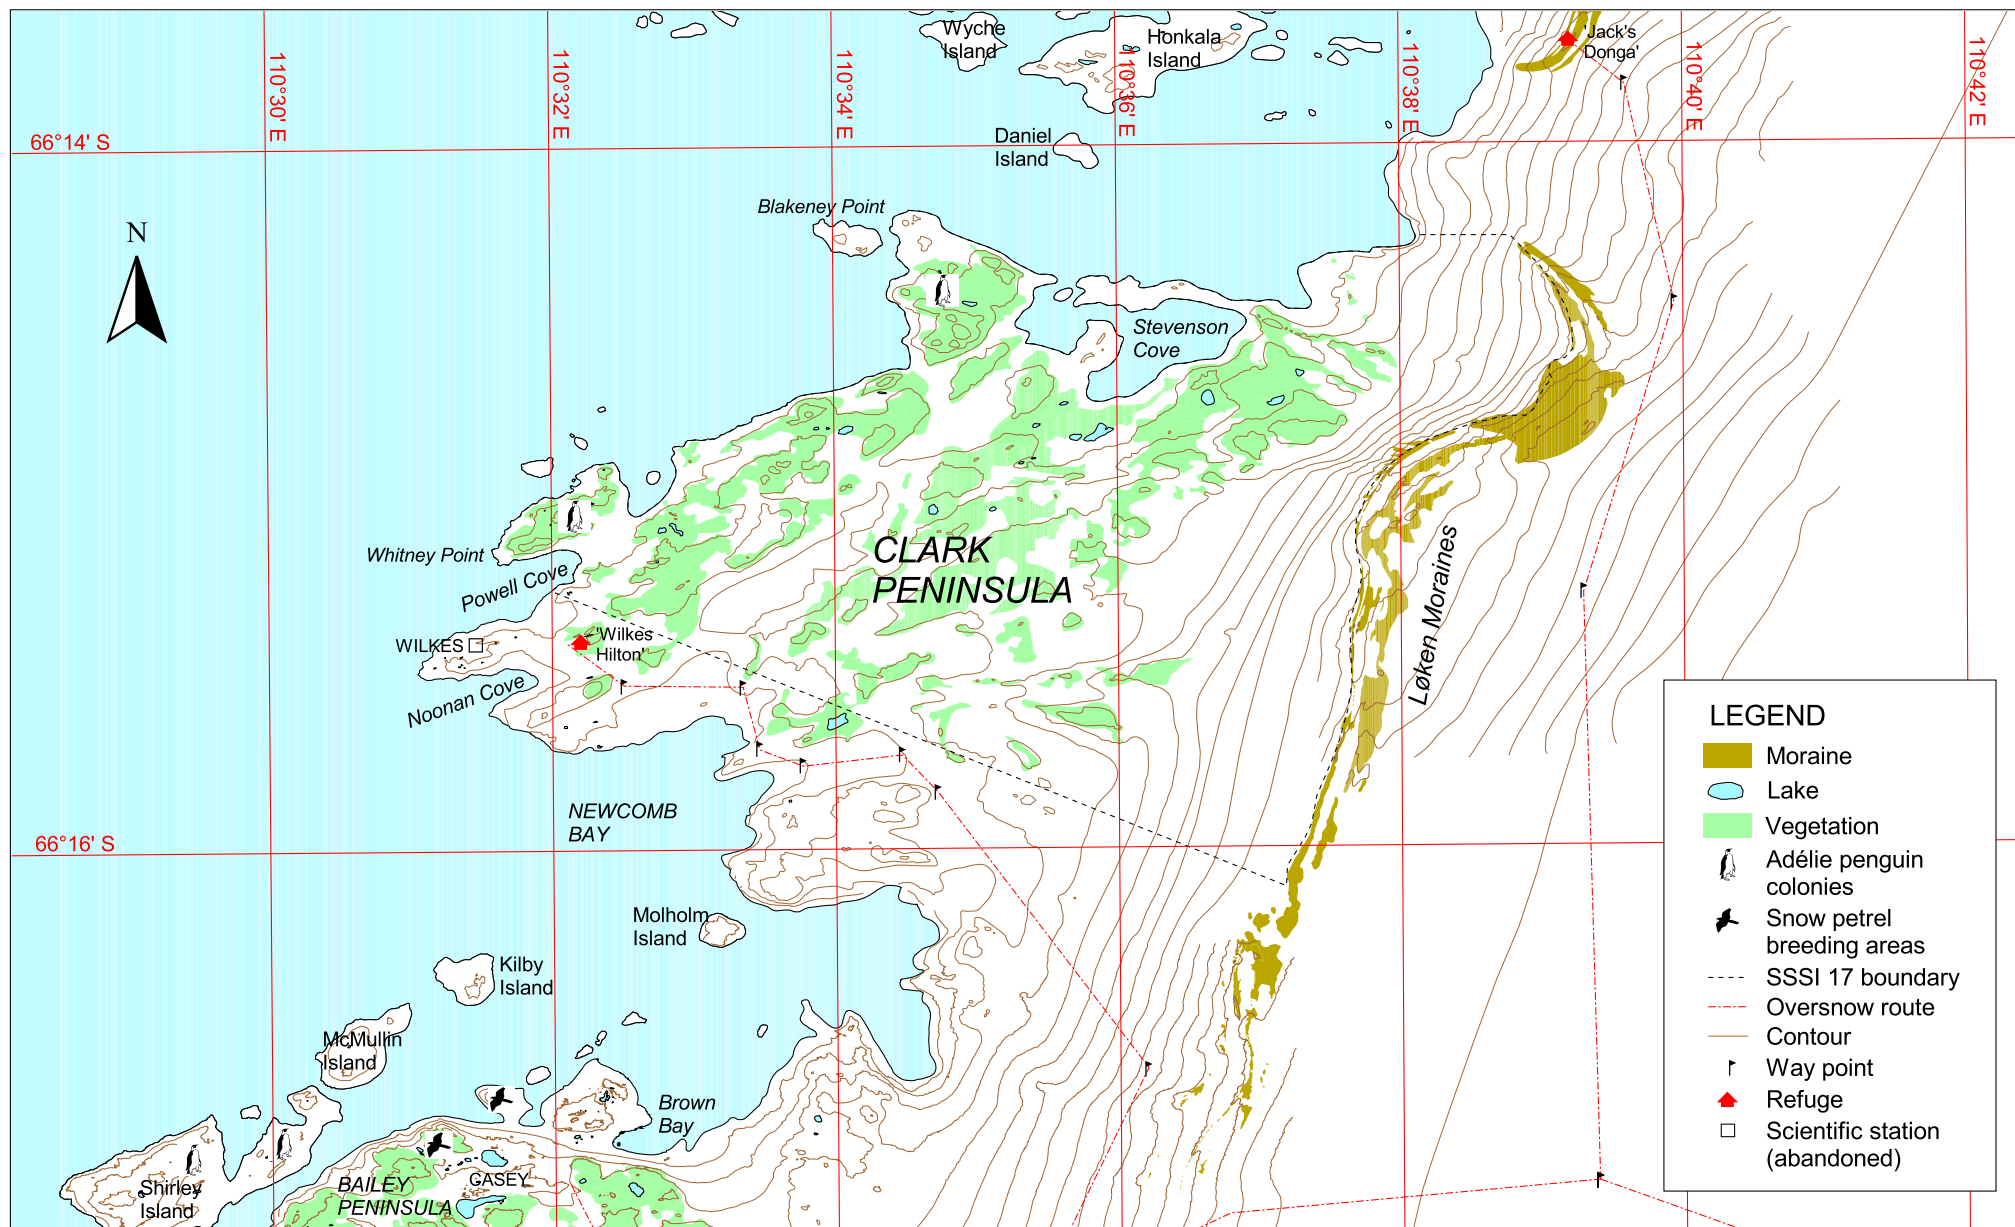

MAP C Clark Peninsula Site of Special Scientific Interest, No. 17. Topography.

LEGEND

- Moraine
- Lake
- Vegetation
- Adélie penguin colonies
- Snow petrel breeding areas
- SSSI 17 boundary
- Oversnow route
- Contour
- Way point
- Refuge
- Scientific station (abandoned)

Horizontal Datum: WGS84
 Projection: UTM Zone 49
 Contour Interval: 10 m

Produced by the Australian Antarctic Data Centre, September 2000