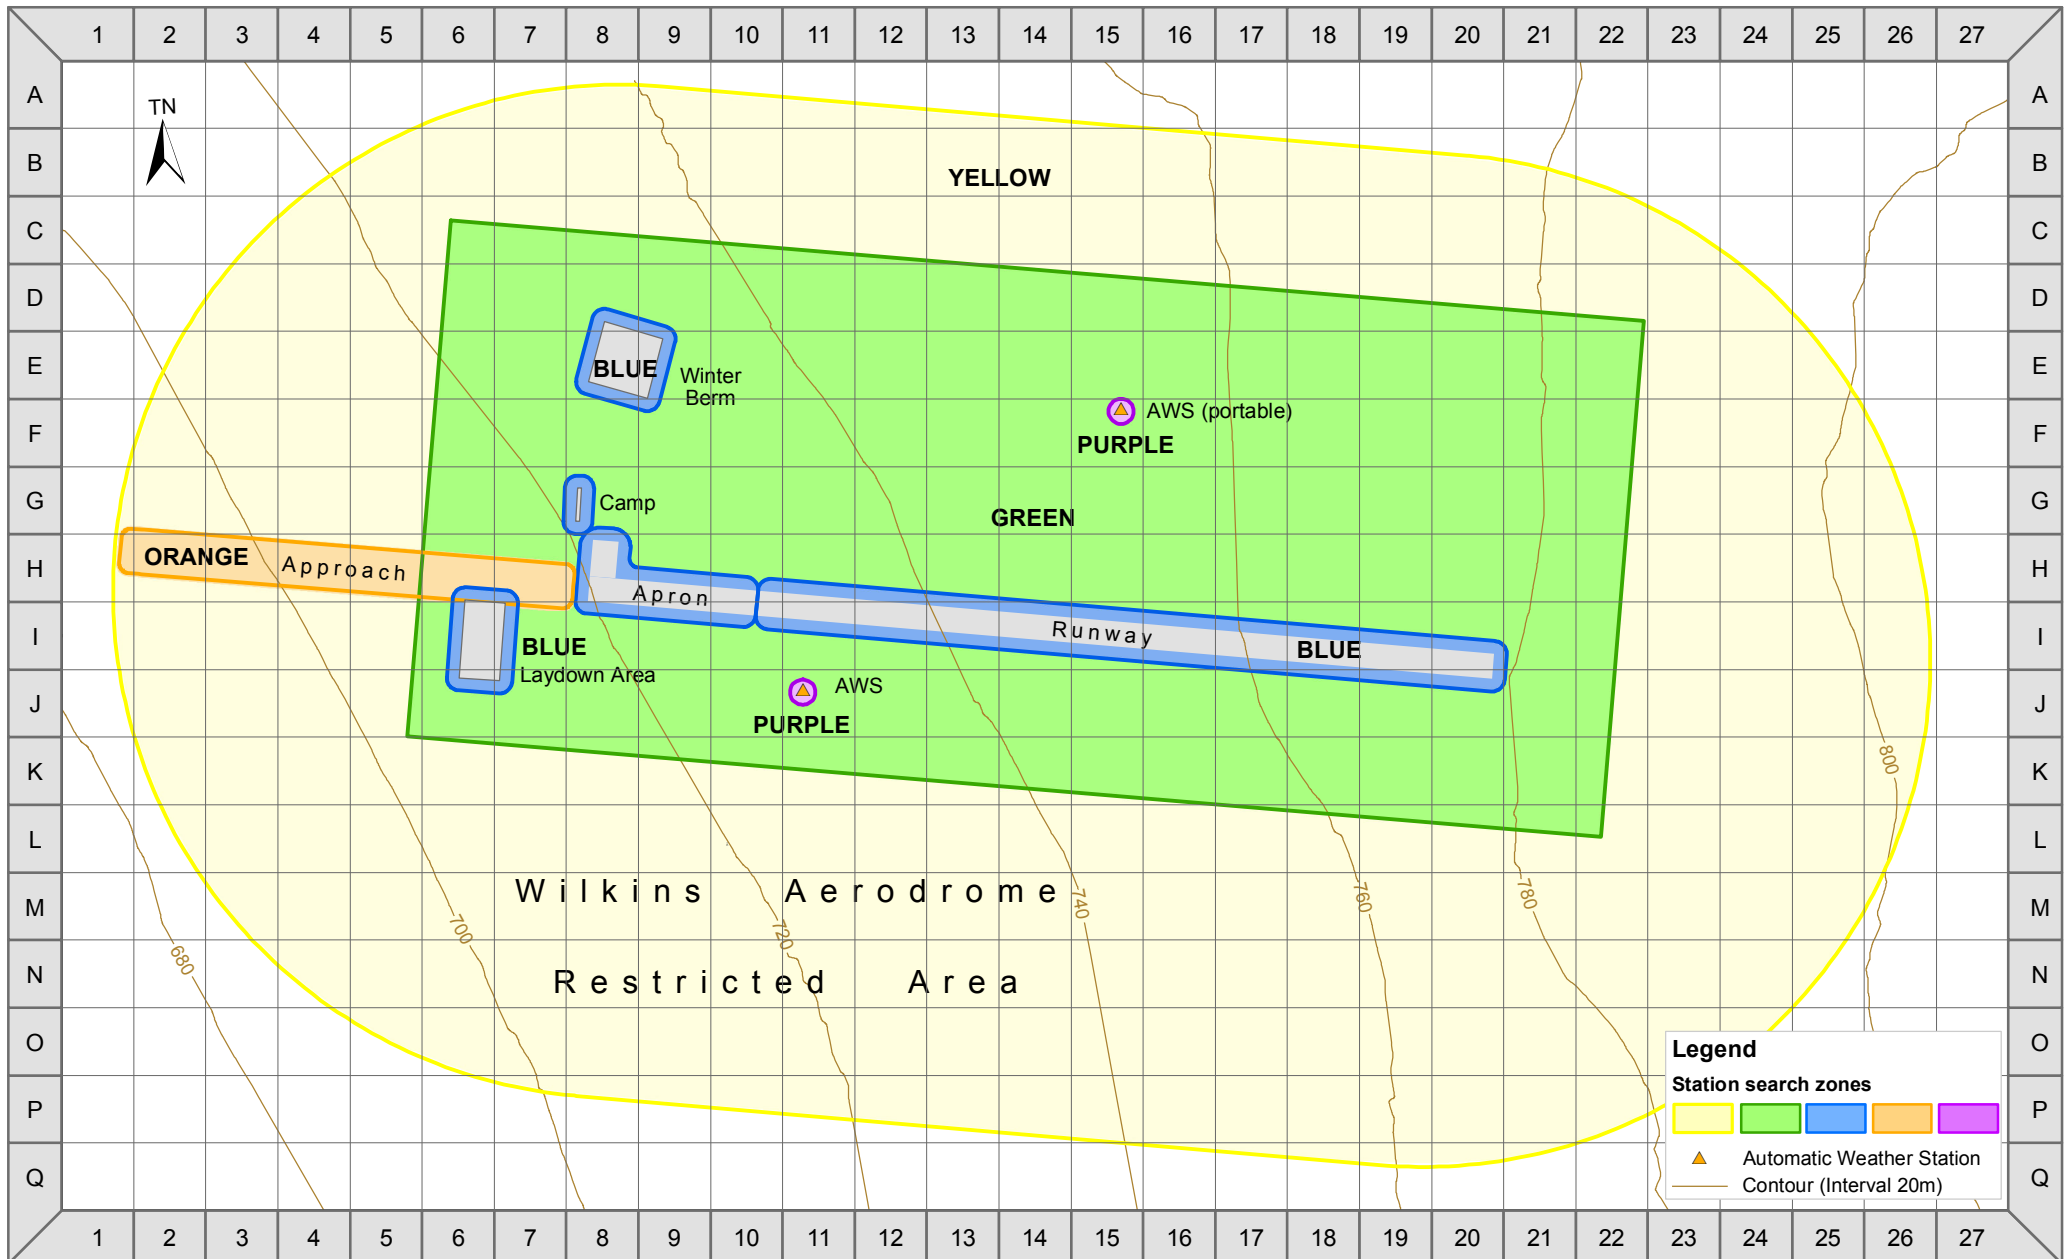

# WILKINS AERODROME

# SEARCH ZONES

Australian Government  
 Department of Sustainability, Environment,  
 Water, Population and Communities  
 Australian Antarctic Division

**Legend**

**Station search zones**

- Yellow
- Green
- Blue
- Orange
- Purple

- Automatic Weather Station
- Contour (Interval 20m)